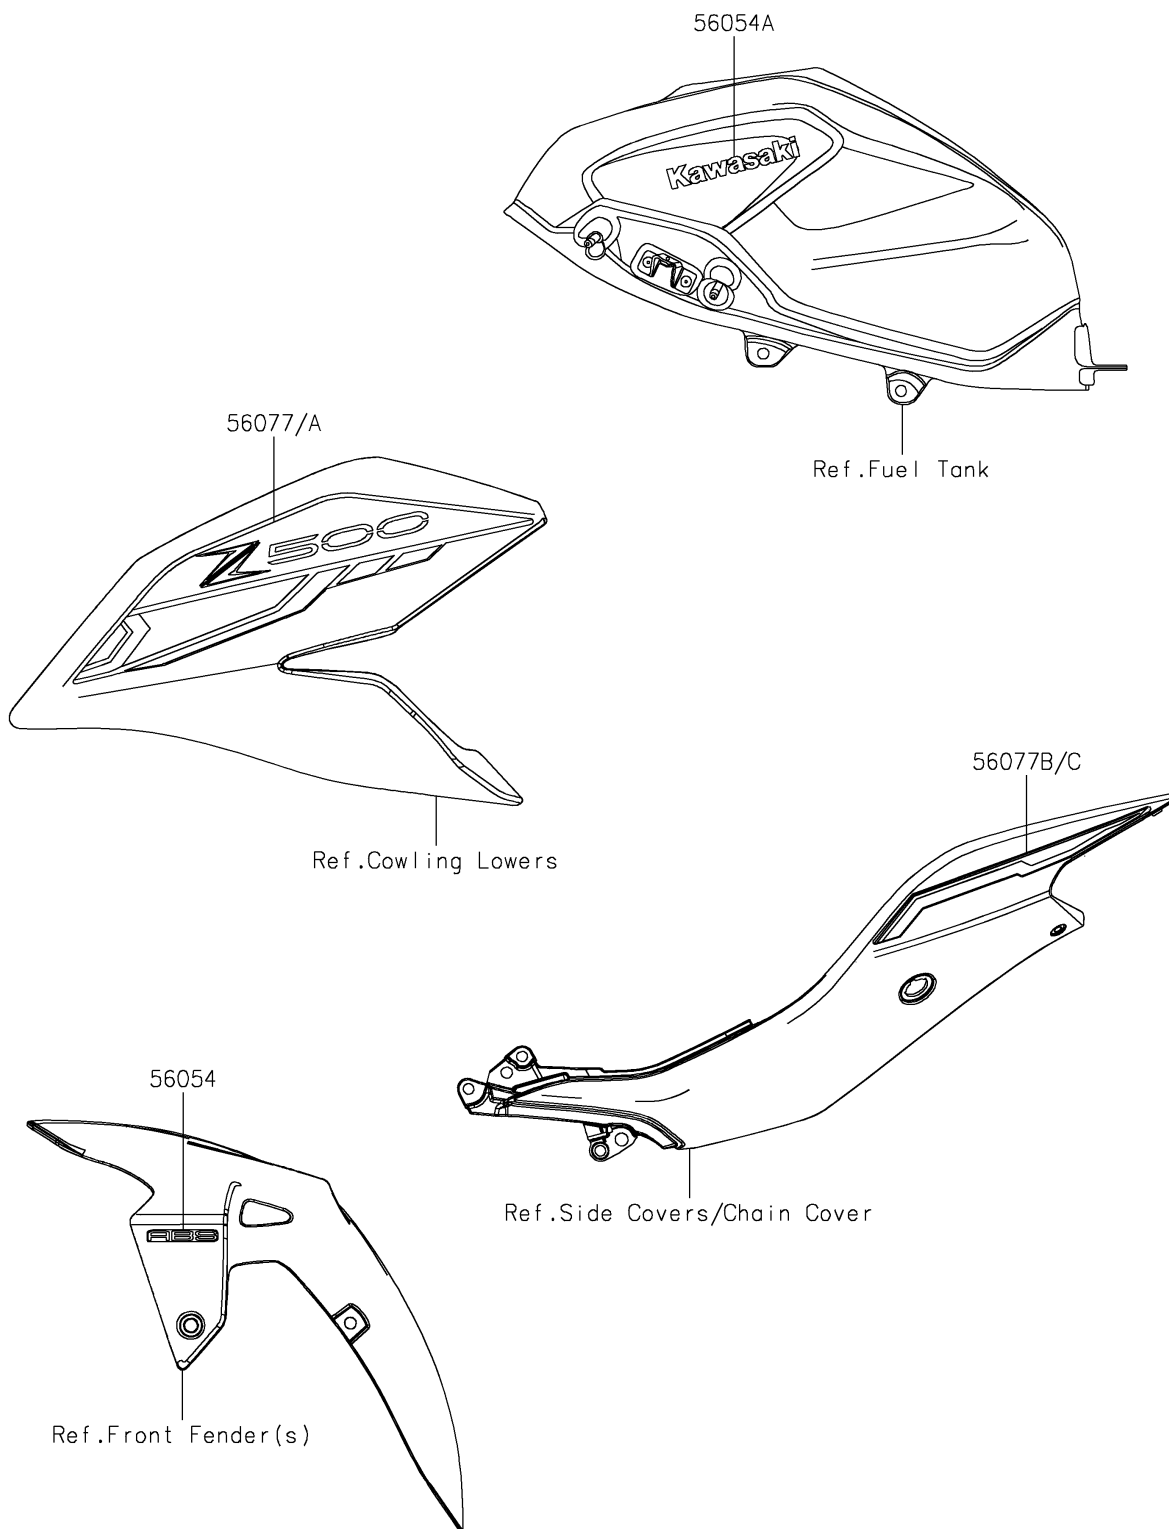

2024 Z500 SE

PARTS DIAGRAM

Decals(CA,US)

Kawasaki

Let the Good Times Roll®

F2861

2024 Z500 SE

PARTS LIST

Decals(CA,US)

ITEM NAME	PART NUMBER	QUANTITY
MARK,ABS (Ref # 56054)	56054-1064	2
MARK,FUEL TANK,KAWASAKI (Ref # 56054A)	56054-4142	2
PATTERN,SHROUD,LH (Ref # 56077)	56077-1321	1
PATTERN,SHROUD,RH (Ref # 56077A)	56077-1322	1
PATTERN,TAIL COVER,LH (Ref # 56077B)	56077-1323	1
PATTERN,TAIL COVER,RH (Ref # 56077C)	56077-1324	1