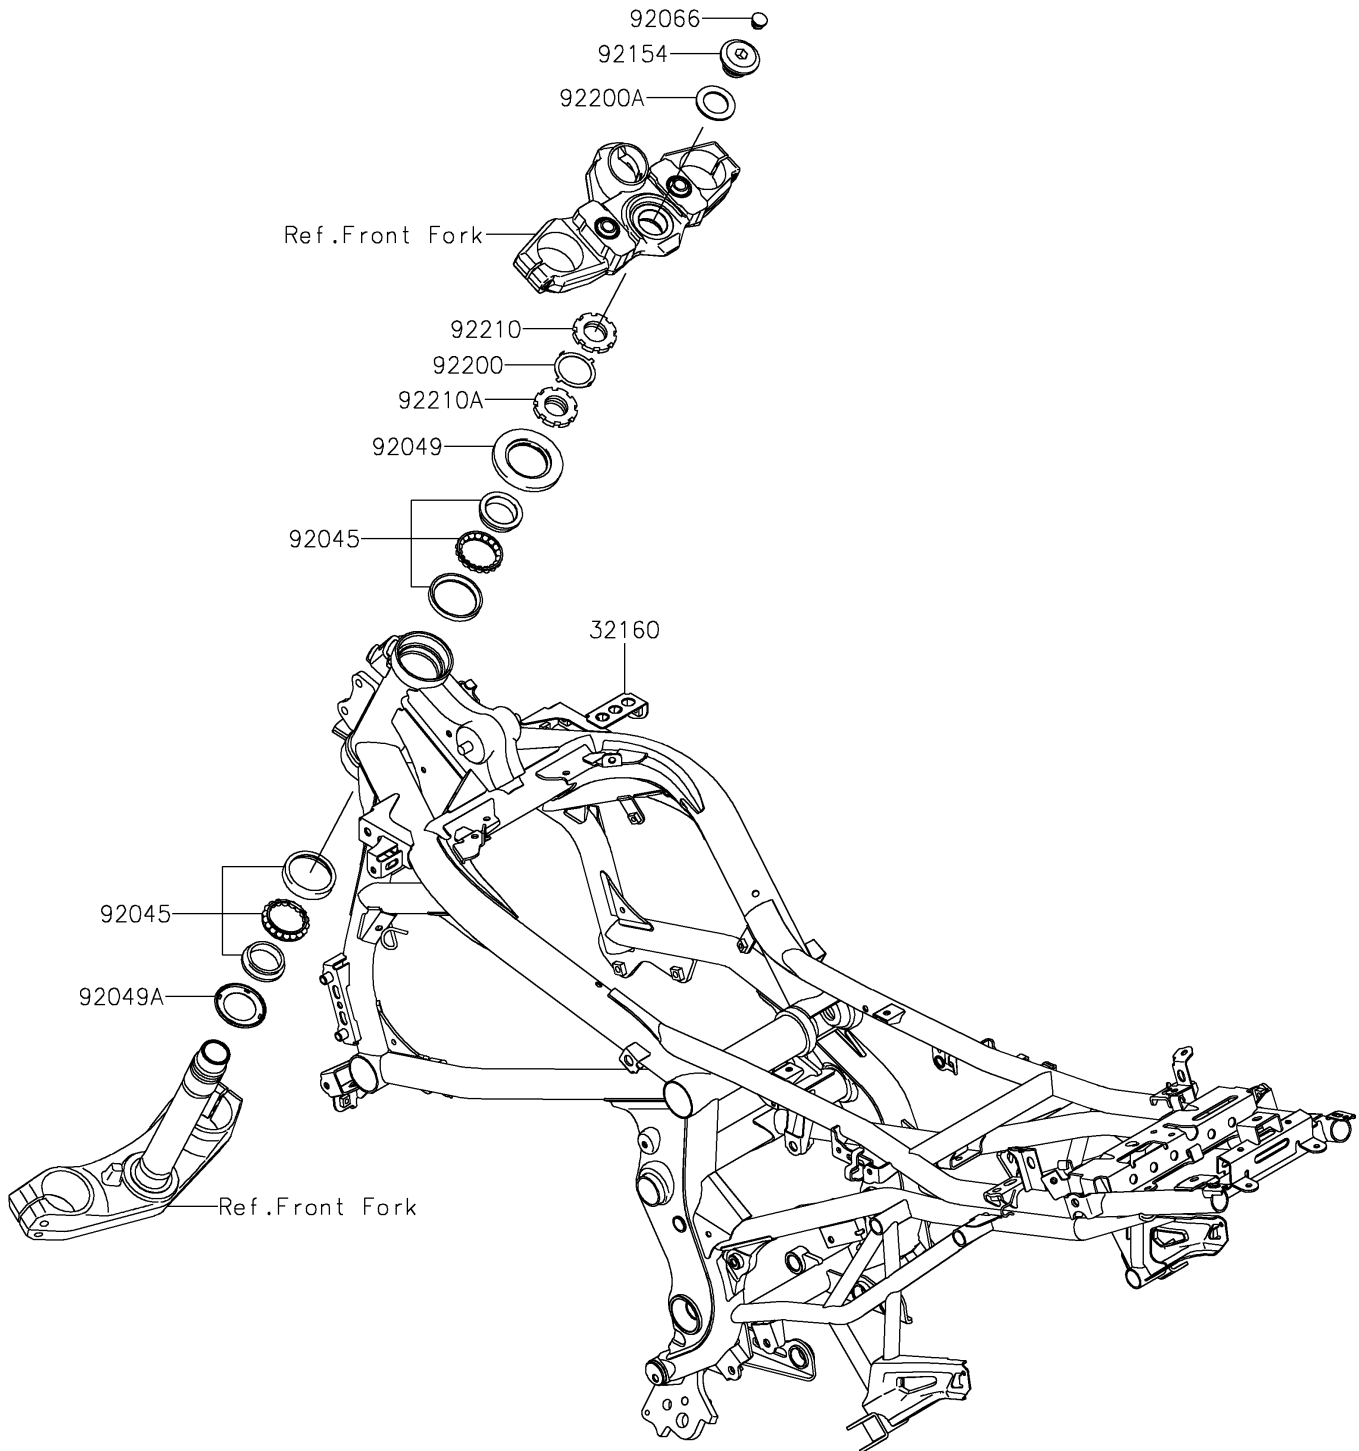

# 2023 Versys 650 PARTS DIAGRAM

Frame

F2120

## 2023 Versys 650 PARTS LIST

### Frame

ITEM NAME	PART NUMBER	QUANTITY
FRAME-COMP,F.S.BLACK (Ref # 32160)	32160-1934-18R	1
BEARING-BALL,SF07A17PX1V1 (Ref # 92045)	92045-1384	2
SEAL-OIL (Ref # 92049)	92049-0131	1
SEAL-OIL (Ref # 92049A)	92049-0137	1
PLUG (Ref # 92066)	92066-0071	1
BOLT,26MM (Ref # 92154)	92154-3818	1
WASHER (Ref # 92200)	92200-0036	1
WASHER,27X42X2.3 (Ref # 92200A)	92200-0753	1
NUT,STEERING STEM,35MM (Ref # 92210)	92210-0534	1
NUT,STEERING STEM,35MM (Ref # 92210A)	92210-0535	1