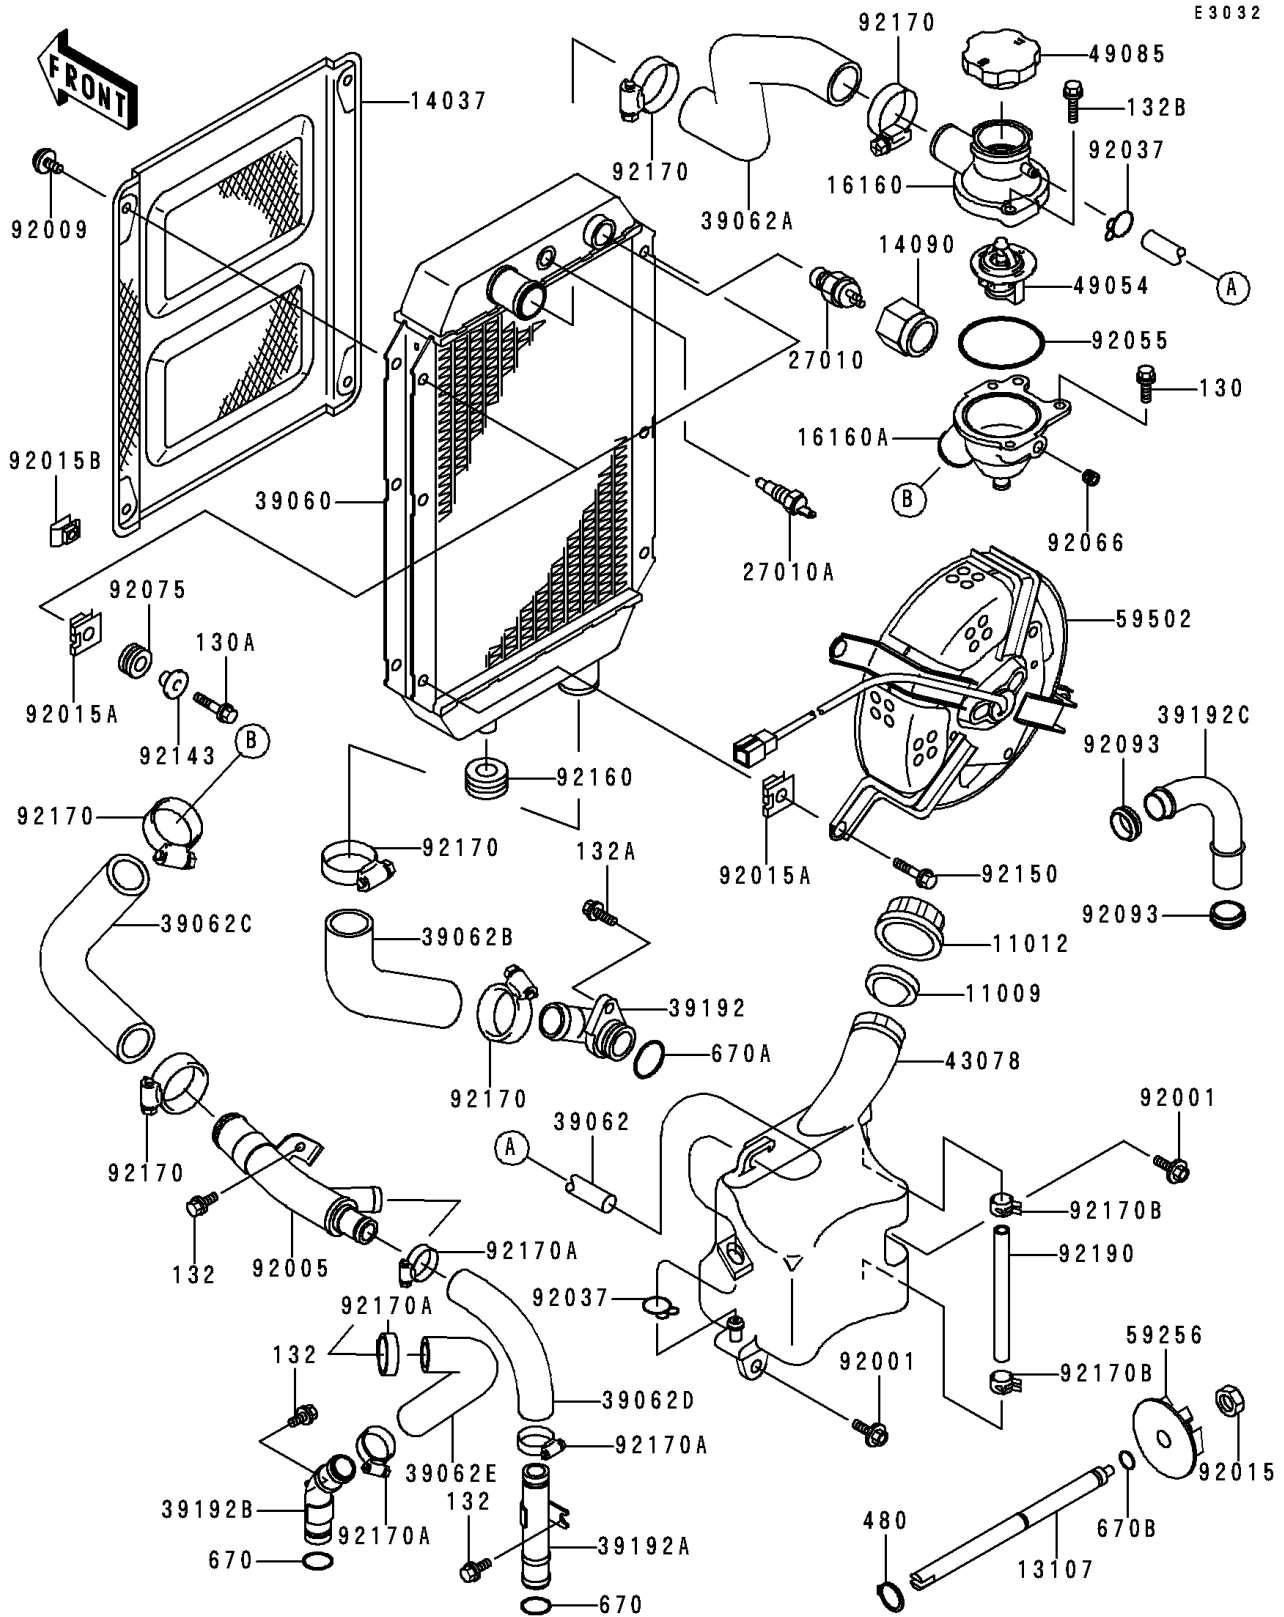

1996 Vulcan 800 PARTS DIAGRAM

Radiator

1996 Vulcan 800 PARTS LIST

Radiator

ITEM NAME	PART NUMBER	QUANTITY
GASKET,RESERVOIR TANK CAP (Ref # 11009)	11009-1145	1
CAP (Ref # 11012)	11012-1084	1
SHAFT,IMPELLER (Ref # 13107)	13107-1155	1
SCREEN,RADIATOR (Ref # 14037)	14037-1200	1
COVER,THERMOSTAT (Ref # 14090)	14090-1522	1
BODY,UPP (Ref # 16160)	16160-1152	1
BODY (Ref # 16160A)	16160-1242	1
SWITCH,FAN (Ref # 27010)	27010-1202	1
SWITCH,WARNING (Ref # 27010A)	27010-1305	1
RADIATOR (Ref # 39060)	39060-1132	1
HOSE-COOLING (Ref # 39062)	39062-1124	1
HOSE-COOLING,THERMO-RADIATOR (Ref # 39062A)	39062-1646	1
HOSE-COOLING,RADIATOR-COVER (Ref # 39062B)	39062-1647	1
HOSE-COOLING,THERMO-FITTING (Ref # 39062C)	39062-1648	1
HOSE-COOLING,HEAD,RR-FITTING (Ref # 39062D)	39062-1649	1
HOSE-COOLING,HEAD,FR-FITTING (Ref # 39062E)	39062-1650	1
PIPE-WATER,INLET (Ref # 39192)	39192-1078	1
PIPE-WATER,HEAD,RR (Ref # 39192A)	39192-1079	1
PIPE-WATER,HEAD,FR (Ref # 39192B)	39192-1080	1
PIPE-WATER,OUTLET (Ref # 39192C)	39192-1106	1
RESERVOIR (Ref # 43078)	43078-1149	1
THERMOSTAT (Ref # 49054)	49054-1067	1
CAP-ASSY-PRESSURE (Ref # 49085)	49085-1067	1
IMPELLER (Ref # 59256)	59256-1058	1
FAN-ASSY (Ref # 59502)	59502-1113	1
BOLT,6X16 (Ref # 92001)	92001-1950	2
FITTING (Ref # 92005)	92005-1281	1
SCREW,TAPPING,6MM (Ref # 92009)	92009-1261	4
NUT,LOCK,6MM,BLACK (Ref # 92015)	92015-1191	1