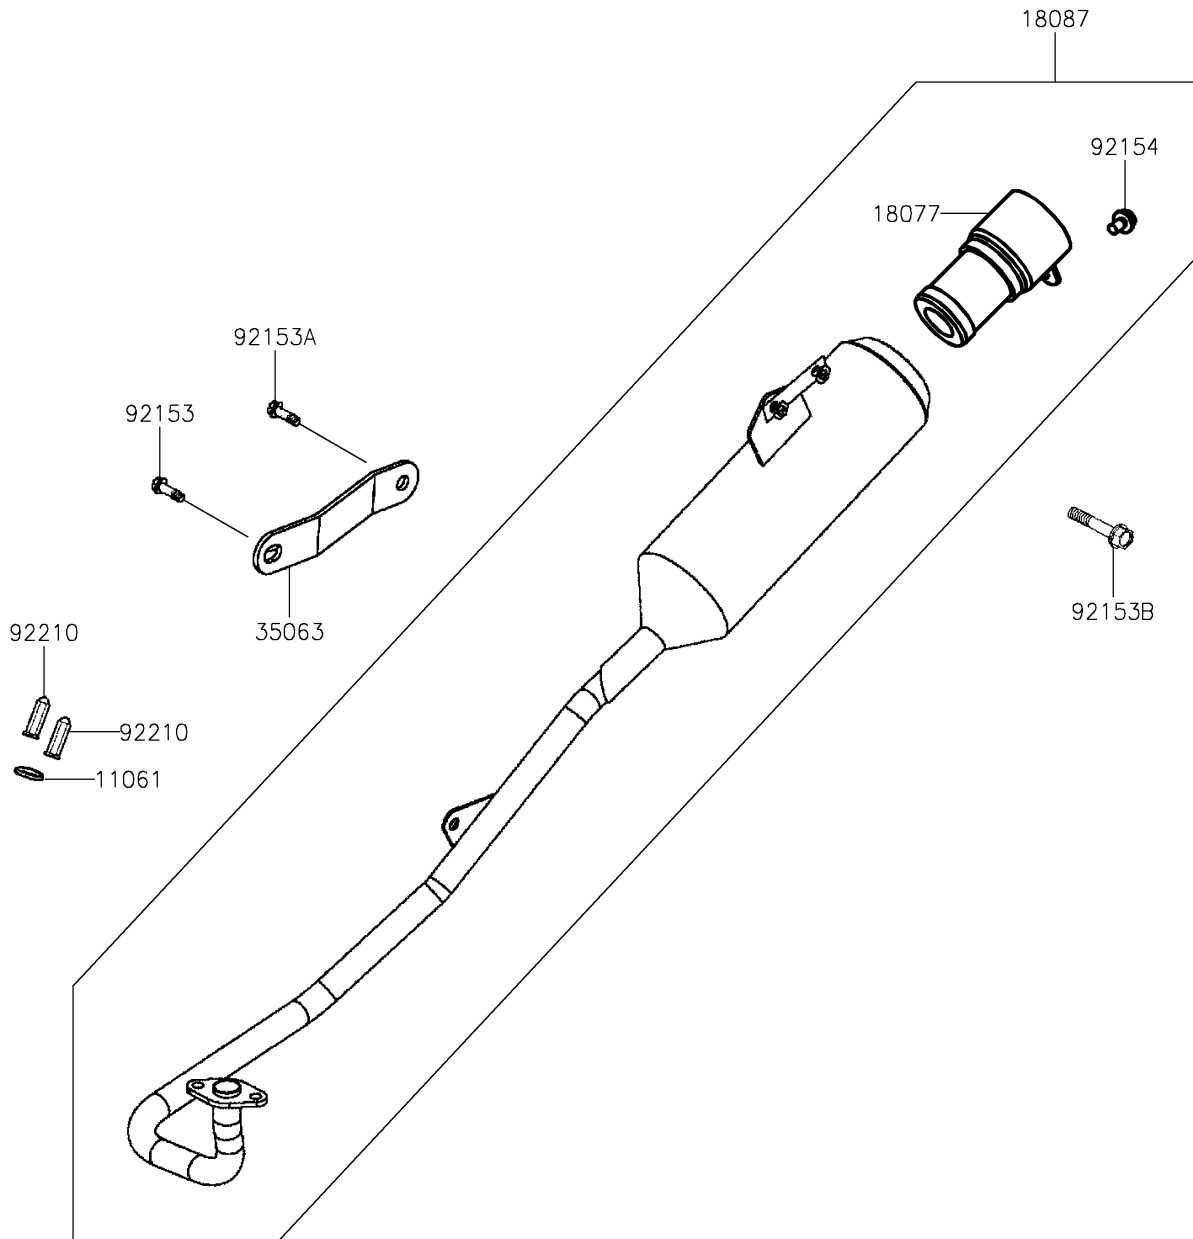

2017 Z650 ABS

PARTS DIAGRAM

Muffler(s)

E1140

2017 Z650 ABS

PARTS LIST

Muffler(s)

ITEM NAME

PART NUMBER

QUANTITY
