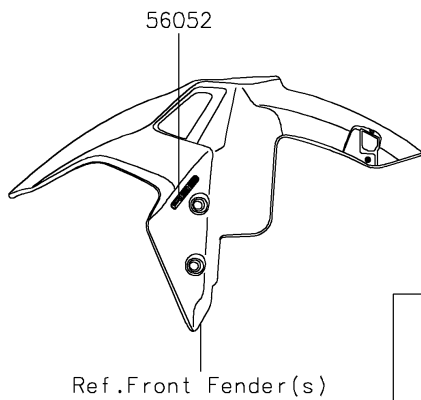

2022 Z900 ABS

PARTS DIAGRAM

Decals(Black)(FNFNN)(CN)

F2861A

2022 Z900 ABS

PARTS LIST

Decals(Black)(FNFNN)(CN)

ITEM NAME	PART NUMBER	QUANTITY
MARK,FR FENDER,ABS (Ref # 56052)	56052-0869	2
MARK,KAWASAKI (Ref # 56054)	56054-1356	2
MARK,Z,3D (Ref # 56054A)	56054-2369	2
PATTERN,WHEEL,GRN/BLK,700X6 (Ref # 56076)	56076-2167	4
PATTERN,TANK COVER,LH,FR (Ref # 56076A)	56076-2651	1
PATTERN,TANK COVER,LH,RR (Ref # 56076B)	56076-2652	1
PATTERN,TANK COVER,RH,FR (Ref # 56076C)	56076-2653	1
PATTERN,TANK COVER,RH,RR (Ref # 56076D)	56076-2654	1
PATTERN,SHROUD,LH (Ref # 56076E)	56076-2655	1
PATTERN,SHROUD,RH (Ref # 56076F)	56076-2656	1
PATTERN,TAIL COVER,LH (Ref # 56076G)	56076-2657	1
PATTERN,TAIL COVER,RH (Ref # 56076H)	56076-2658	1
RIM STRIPE APPLICATOR (Ref # 57001)	57001-1752	AR
RIM STRIPE APPLICATOR (Ref # 57001)	57001-1752	1