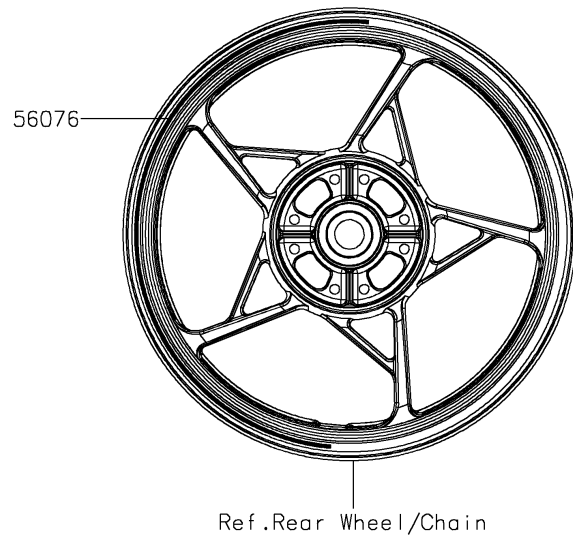

2022 Z900 ABS

PARTS DIAGRAM

Decals(Black)(FNFNN)(CN)

F2861A

2022 Z900 ABS

PARTS LIST

Decals(Black)(FNFNN)(CN)

ITEM NAME	PART NUMBER	QUANTITY
MARK,FR FENDER,ABS (Ref # 56052)	56052-0869	2
MARK,KAWASAKI (Ref # 56054)	56054-1356	2
MARK,Z,3D (Ref # 56054A)	56054-2369	2
PATTERN,WHEEL,GRN/BLK,700X6 (Ref # 56076)	56076-2167	4
PATTERN,TANK COVER,LH,FR (Ref # 56076A)	56076-2651	1
PATTERN,TANK COVER,LH,RR (Ref # 56076B)	56076-2652	1
PATTERN,TANK COVER,RH,FR (Ref # 56076C)	56076-2653	1
PATTERN,TANK COVER,RH,RR (Ref # 56076D)	56076-2654	1
PATTERN,SHROUD,LH (Ref # 56076E)	56076-2655	1
PATTERN,SHROUD,RH (Ref # 56076F)	56076-2656	1
PATTERN,TAIL COVER,LH (Ref # 56076G)	56076-2657	1
PATTERN,TAIL COVER,RH (Ref # 56076H)	56076-2658	1
RIM STRIPE APPLICATOR (Ref # 57001)	57001-1752	AR
RIM STRIPE APPLICATOR (Ref # 57001)	57001-1752	1