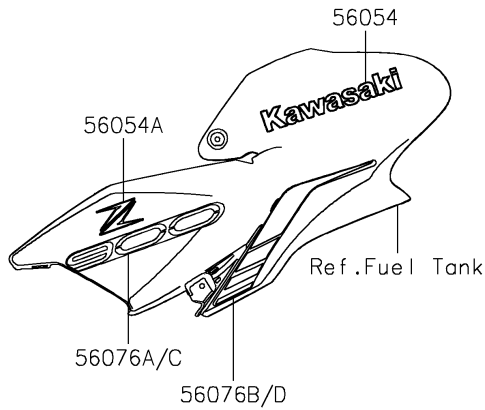

2022 Z900 ABS

PARTS DIAGRAM

Decals(Black)(FNFNN)(CN)

F2861A

2022 Z900 ABS

PARTS LIST

Decals(Black)(FNFNN)(CN)

ITEM NAME	PART NUMBER	QUANTITY
MARK,FR FENDER,ABS (Ref # 56052)	56052-0869	2
MARK,KAWASAKI (Ref # 56054)	56054-1356	2
MARK,Z,3D (Ref # 56054A)	56054-2369	2
PATTERN,WHEEL,GRN/BLK,700X6 (Ref # 56076)	56076-2167	4
PATTERN,TANK COVER,LH,FR (Ref # 56076A)	56076-2651	1
PATTERN,TANK COVER,LH,RR (Ref # 56076B)	56076-2652	1
PATTERN,TANK COVER,RH,FR (Ref # 56076C)	56076-2653	1
PATTERN,TANK COVER,RH,RR (Ref # 56076D)	56076-2654	1
PATTERN,SHROUD,LH (Ref # 56076E)	56076-2655	1
PATTERN,SHROUD,RH (Ref # 56076F)	56076-2656	1
PATTERN,TAIL COVER,LH (Ref # 56076G)	56076-2657	1
PATTERN,TAIL COVER,RH (Ref # 56076H)	56076-2658	1
RIM STRIPE APPLICATOR (Ref # 57001)	57001-1752	AR
RIM STRIPE APPLICATOR (Ref # 57001)	57001-1752	1