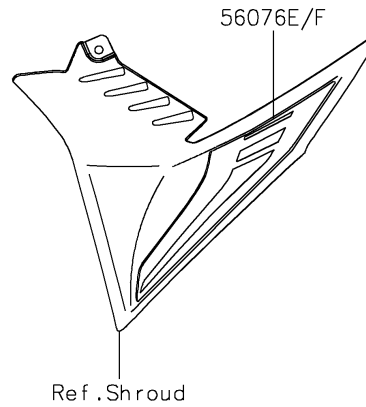

2022 Z900 ABS

PARTS DIAGRAM

Decals(Black)(FNFNN)(CN)

F2861A

2022 Z900 ABS

PARTS LIST

Decals(Black)(FNFNN)(CN)

ITEM NAME	PART NUMBER	QUANTITY
MARK,FR FENDER,ABS (Ref # 56052)	56052-0869	2
MARK,KAWASAKI (Ref # 56054)	56054-1356	2
MARK,Z,3D (Ref # 56054A)	56054-2369	2
PATTERN,WHEEL,GRN/BLK,700X6 (Ref # 56076)	56076-2167	4
PATTERN,TANK COVER,LH,FR (Ref # 56076A)	56076-2651	1
PATTERN,TANK COVER,LH,RR (Ref # 56076B)	56076-2652	1
PATTERN,TANK COVER,RH,FR (Ref # 56076C)	56076-2653	1
PATTERN,TANK COVER,RH,RR (Ref # 56076D)	56076-2654	1
PATTERN,SHROUD,LH (Ref # 56076E)	56076-2655	1
PATTERN,SHROUD,RH (Ref # 56076F)	56076-2656	1
PATTERN,TAIL COVER,LH (Ref # 56076G)	56076-2657	1
PATTERN,TAIL COVER,RH (Ref # 56076H)	56076-2658	1
RIM STRIPE APPLICATOR (Ref # 57001)	57001-1752	AR
RIM STRIPE APPLICATOR (Ref # 57001)	57001-1752	1