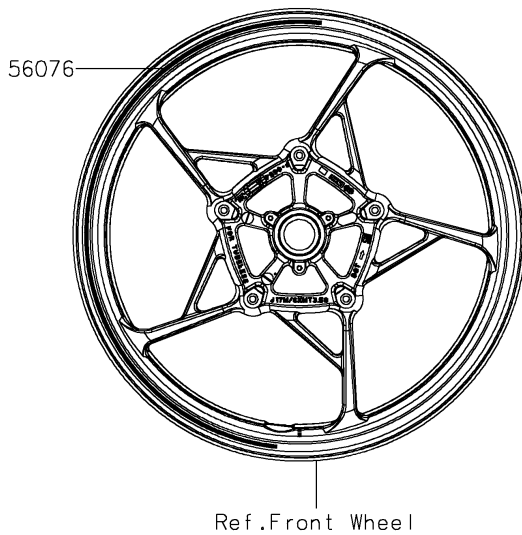

2022 Z900 ABS

PARTS DIAGRAM

Decals(Black)(FNFNN)(CN)

F2861A

2022 Z900 ABS

PARTS LIST

Decals(Black)(FNFNN)(CN)

ITEM NAME	PART NUMBER	QUANTITY
MARK,FR FENDER,ABS (Ref # 56052)	56052-0869	2
MARK,KAWASAKI (Ref # 56054)	56054-1356	2
MARK,Z,3D (Ref # 56054A)	56054-2369	2
PATTERN,WHEEL,GRN/BLK,700X6 (Ref # 56076)	56076-2167	4
PATTERN,TANK COVER,LH,FR (Ref # 56076A)	56076-2651	1
PATTERN,TANK COVER,LH,RR (Ref # 56076B)	56076-2652	1
PATTERN,TANK COVER,RH,FR (Ref # 56076C)	56076-2653	1
PATTERN,TANK COVER,RH,RR (Ref # 56076D)	56076-2654	1
PATTERN,SHROUD,LH (Ref # 56076E)	56076-2655	1
PATTERN,SHROUD,RH (Ref # 56076F)	56076-2656	1
PATTERN,TAIL COVER,LH (Ref # 56076G)	56076-2657	1
PATTERN,TAIL COVER,RH (Ref # 56076H)	56076-2658	1
RIM STRIPE APPLICATOR (Ref # 57001)	57001-1752	AR
RIM STRIPE APPLICATOR (Ref # 57001)	57001-1752	1