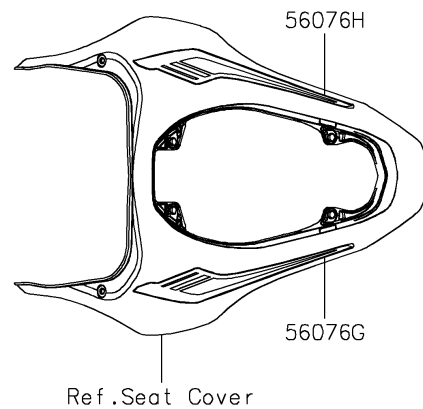

2022 Z900 ABS

PARTS DIAGRAM

Decals(Black)(FNFNN)(CN)

F2861A

2022 Z900 ABS

PARTS LIST

Decals(Black)(FNFNN)(CN)

ITEM NAME	PART NUMBER	QUANTITY
MARK,FR FENDER,ABS (Ref # 56052)	56052-0869	2
MARK,KAWASAKI (Ref # 56054)	56054-1356	2
MARK,Z,3D (Ref # 56054A)	56054-2369	2
PATTERN,WHEEL,GRN/BLK,700X6 (Ref # 56076)	56076-2167	4
PATTERN,TANK COVER,LH,FR (Ref # 56076A)	56076-2651	1
PATTERN,TANK COVER,LH,RR (Ref # 56076B)	56076-2652	1
PATTERN,TANK COVER,RH,FR (Ref # 56076C)	56076-2653	1
PATTERN,TANK COVER,RH,RR (Ref # 56076D)	56076-2654	1
PATTERN,SHROUD,LH (Ref # 56076E)	56076-2655	1
PATTERN,SHROUD,RH (Ref # 56076F)	56076-2656	1
PATTERN,TAIL COVER,LH (Ref # 56076G)	56076-2657	1
PATTERN,TAIL COVER,RH (Ref # 56076H)	56076-2658	1
RIM STRIPE APPLICATOR (Ref # 57001)	57001-1752	AR
RIM STRIPE APPLICATOR (Ref # 57001)	57001-1752	1