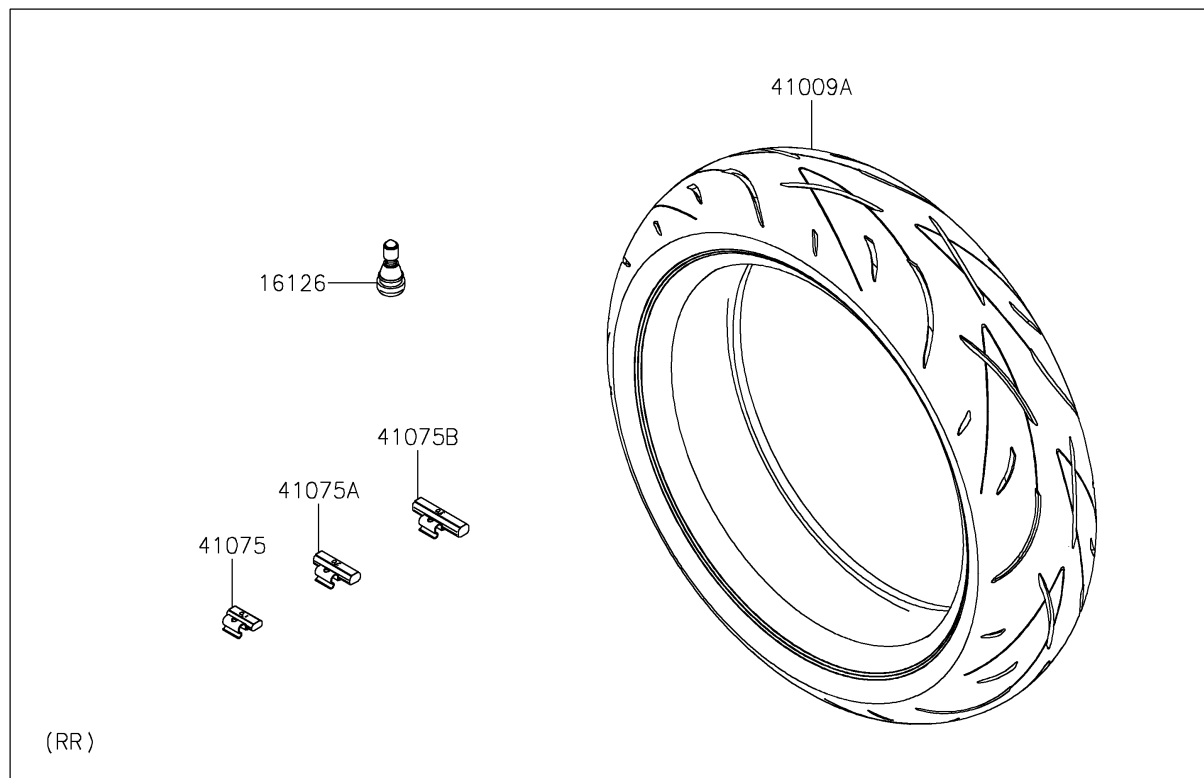

2022 Z900 ABS

PARTS DIAGRAM

Tires

F2210

2022 Z900 ABS

PARTS LIST

Tires

ITEM NAME	PART NUMBER	QUANTITY
VALVE,TIRE (Ref # 16126)	16126-1140	2
TIRE,FR,120/70ZR17(58W) (Ref # 41009)	41009-0892	1
TIRE,RR,180/55ZR17(73W) (Ref # 41009A)	41009-0893	1
BALANCER-WHEEL,10G,SILVER (Ref # 41075)	41075-0007	AR
BALANCER-WHEEL,20G,SILVER (Ref # 41075A)	41075-0008	AR
BALANCER-WHEEL,30G,SILVER (Ref # 41075B)	41075-0009	AR