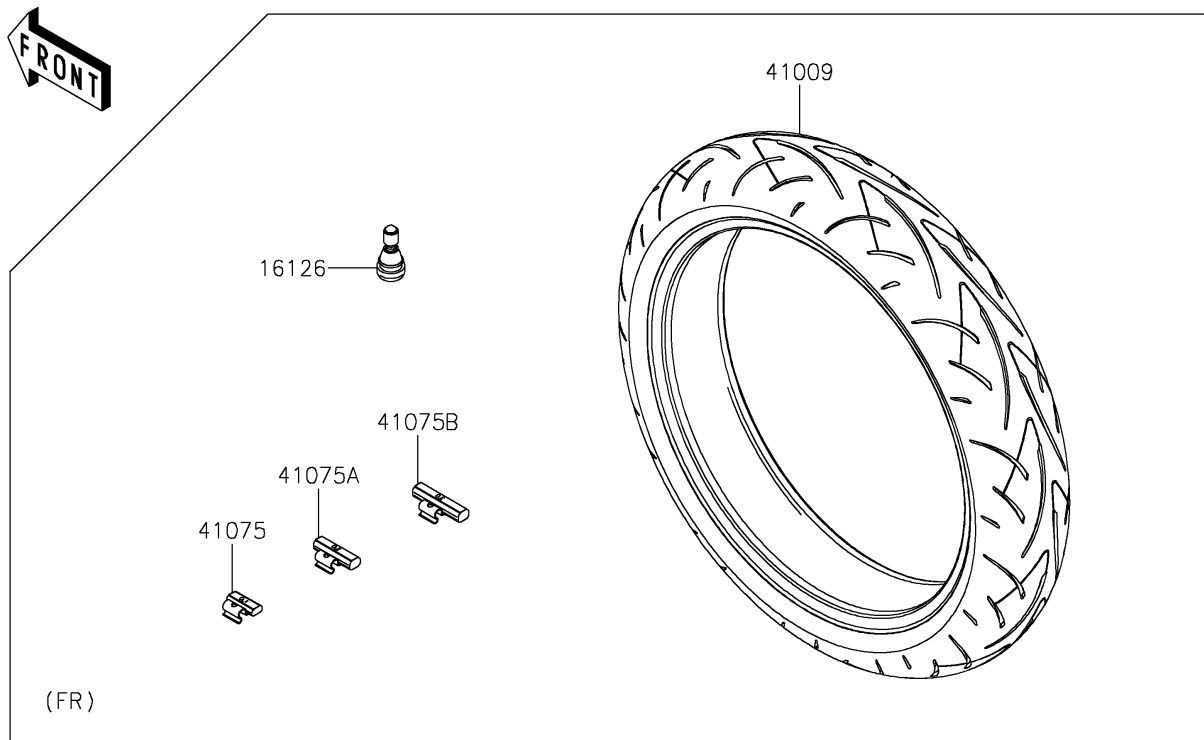

2022 Z900 ABS

PARTS DIAGRAM

Tires

F2210

2022 Z900 ABS

PARTS LIST

Tires

ITEM NAME	PART NUMBER	QUANTITY
VALVE,TIRE (Ref # 16126)	16126-1140	2
TIRE,FR,120/70ZR17(58W) (Ref # 41009)	41009-0892	1
TIRE,RR,180/55ZR17(73W) (Ref # 41009A)	41009-0893	1
BALANCER-WHEEL,10G,SILVER (Ref # 41075)	41075-0007	AR
BALANCER-WHEEL,20G,SILVER (Ref # 41075A)	41075-0008	AR
BALANCER-WHEEL,30G,SILVER (Ref # 41075B)	41075-0009	AR