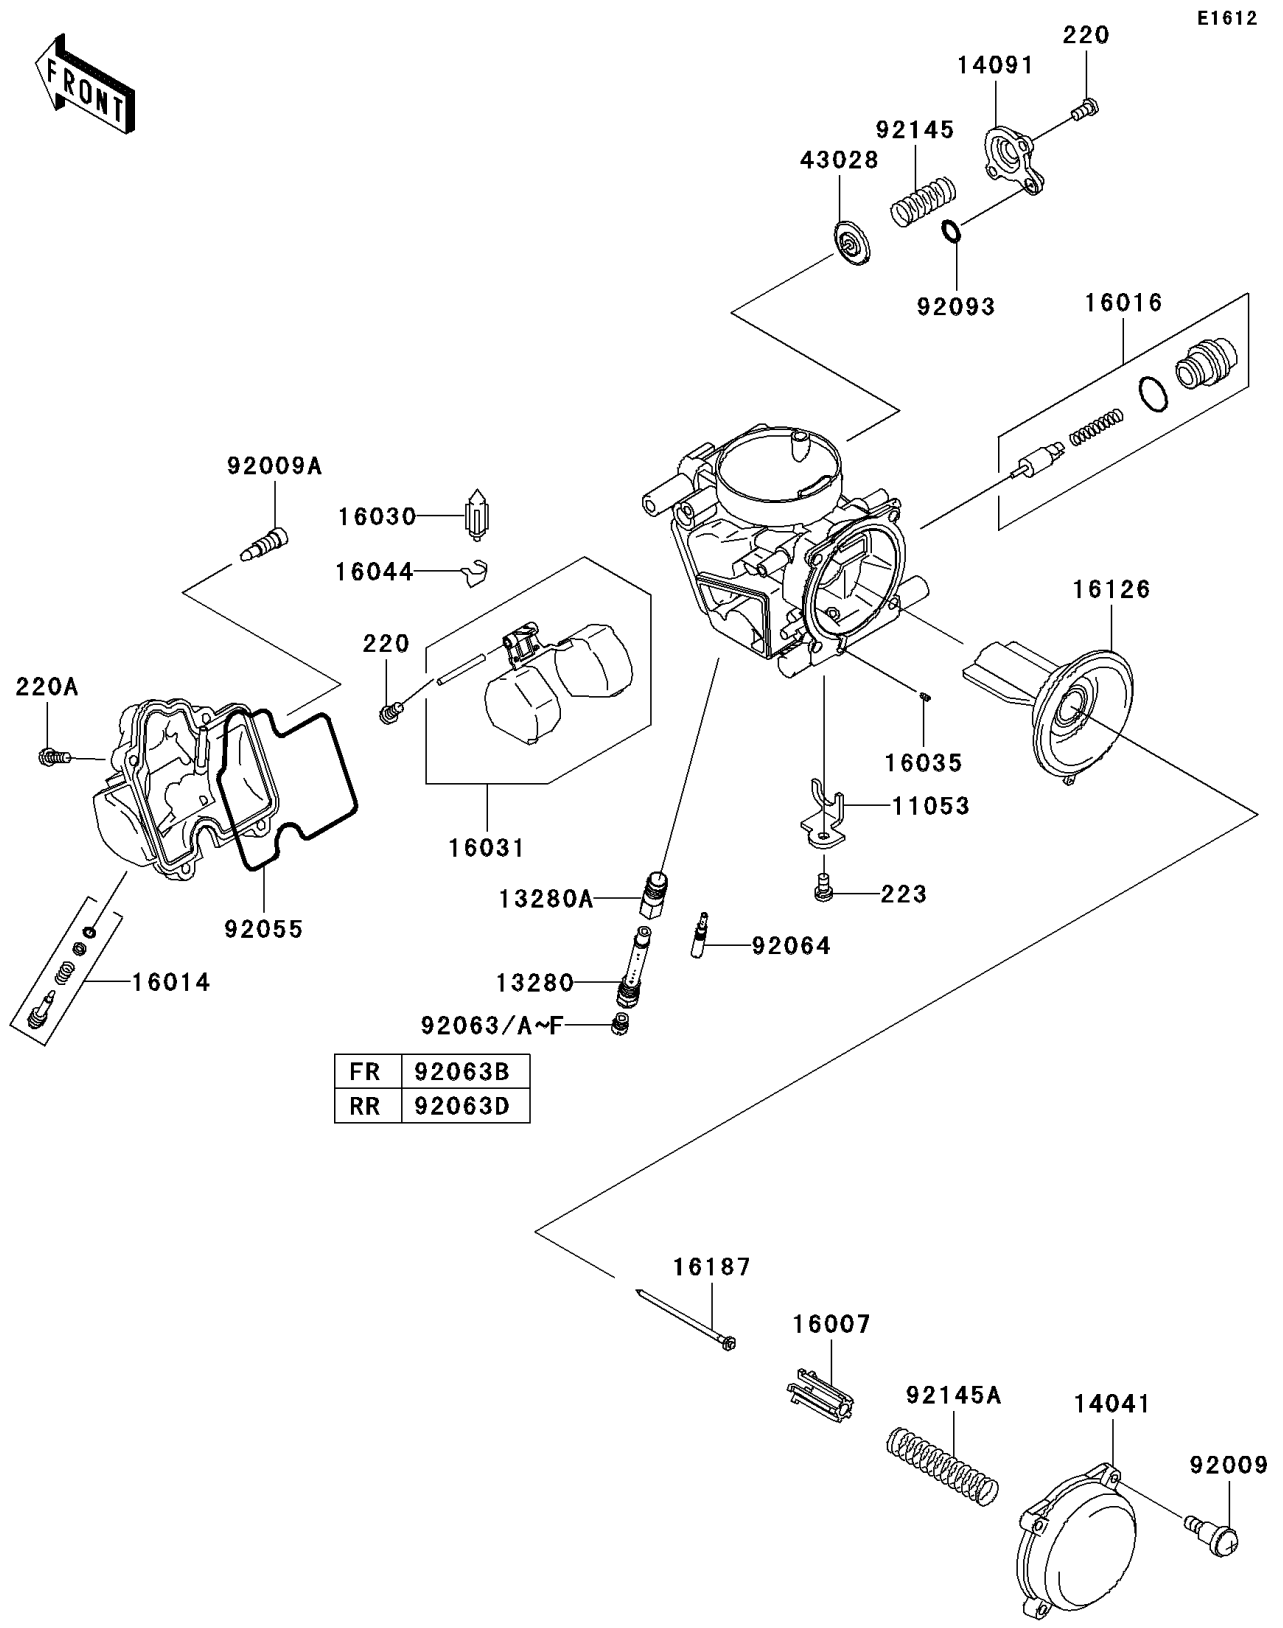

# 2005 Brute Force 750 4x4i PARTS DIAGRAM

## Carburetor Parts

### Carburetor Parts

ITEM NAME	PART NUMBER	QUANTITY
SCREW-PAN-CROS,4X8 (Ref # 220)	220D0408	6
SCREW-PAN-CROS,4X14 (Ref # 220A)	220D0414	8
SCREW-PAN-WS-CROS,4X8 (Ref # 223)	223D0408	2
BRACKET (Ref # 11053)	11053-1606	2
HOLDER (Ref # 13280)	13280-0115	2
HOLDER,JET (Ref # 13280A)	13280-1096	2
CAP-CHAMBER,MIXING (Ref # 14041)	14041-1091	2
COVER,AIR CUT VALVE (Ref # 14091)	14091-1246	2
SEAT-SPRING,VALVE (Ref # 16007)	16007-1117	2
SCREW-PILOT AIR (Ref # 16014)	16014-0009	2
PLUNGER (Ref # 16016)	16016-1117	2
VALVE-FLOAT (Ref # 16030)	16030-1007	2
FLOAT (Ref # 16031)	16031-1097	2
JET-AIR,LEAK (Ref # 16035)	16035-1055	2
CLAMP,FLOAT VALVE (Ref # 16044)	16044-007	2
VALVE (Ref # 16126)	16126-0015	2
NEEDLE-JET,NFKL (Ref # 16187)	16187-0156	2
DIAPHRAGM,AIR CUT VALVE (Ref # 43028)	43028-1085	2
SCREW,4X4.4 (Ref # 92009)	92009-1549	8
SCREW,DRAIN,6X0.75 (Ref # 92009A)	92009-1551	2
RING-O,FLOAT CHAMBER (Ref # 92055)	92055-1589	2
JET-MAIN,#148 (Ref # 92063)	92063-1324	AR
JET-MAIN,#150 (Ref # 92063A)	92063-1330	AR
JET-MAIN,#152 (Ref # 92063B)	92063-1331	1
JET-MAIN,#155 (Ref # 92063C)	92063-1332	AR
JET-MAIN,#158 (Ref # 92063D)	92063-1344	1
JET-MAIN,#160 (Ref # 92063E)	92063-1345	AR
JET-MAIN,#162 (Ref # 92063F)	92063-1346	AR
JET-PILOT,#38 (Ref # 92064)	92064-0011	2

### Carburetor Parts

ITEM NAME	PART NUMBER	QUANTITY
SEAL,"U"RING (Ref # 92093)	92093-1046	2
SPRING,AIR CUT VALVE (Ref # 92145)	92145-0097	2
SPRING (Ref # 92145A)	92145-0267	2