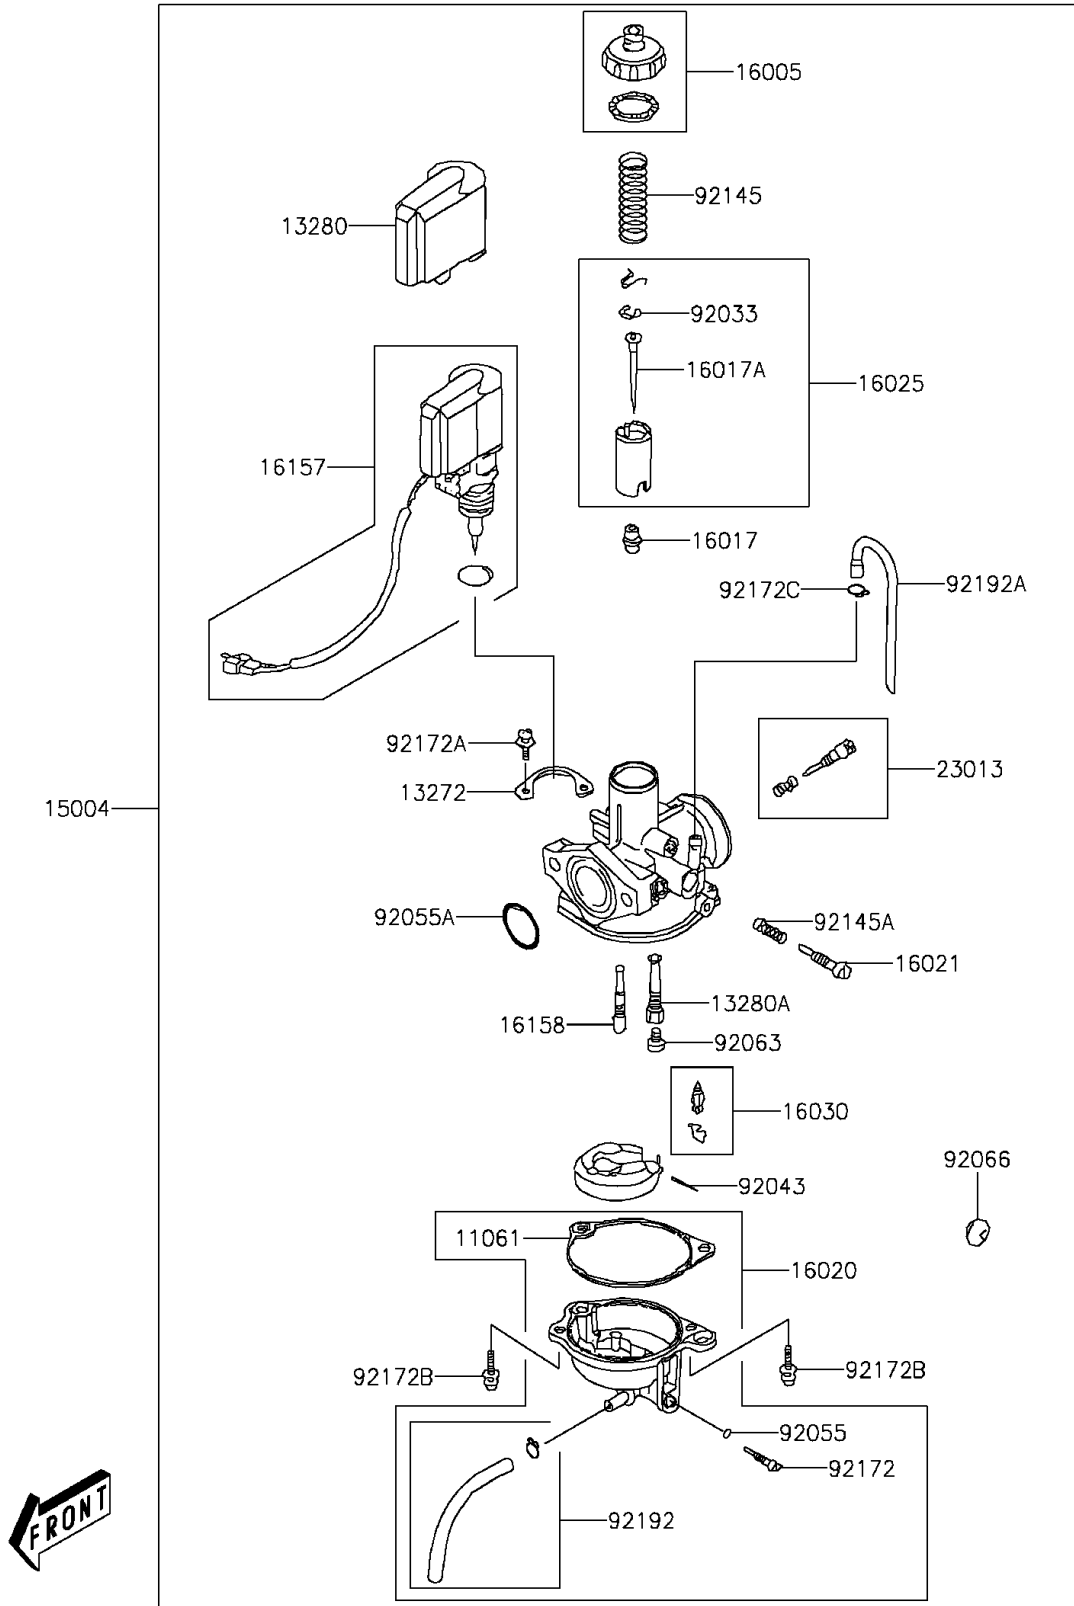

## PARTS DIAGRAM

### Carburetor(ACF)

E1611

## PARTS LIST

### Carburetor(ACF)

ITEM NAME	PART NUMBER	QUANTITY
GASKET,FLOAT CHAMBER (Ref # 11061)	11061-Y021	1
PLATE (Ref # 13272)	13272-Y011	1
HOLDER,CAP (Ref # 13280)	13280-Y008	1
HOLDER,NEEDLE JET (Ref # 13280A)	13280-Y012	1
CARBURETOR-ASSY (Ref # 15004)	15004-Y003	1
TOP-CHAMBER (Ref # 16005)	16005-Y001	1
JET-NEEDLE (Ref # 16017)	16017-Y001	1
JET-NEEDLE (Ref # 16017A)	16017-Y002	1
CHAMBER-FLOAT (Ref # 16020)	16020-Y001	1
SCREW-THROTTLE STOP (Ref # 16021)	16021-Y001	1
VALVE-THROTTLE (Ref # 16025)	16025-Y001	1
VALVE-FLOAT,ASSY (Ref # 16030)	16030-Y002	1
JET-STARTER (Ref # 16157)	16157-Y001	1
JET-SLOW (Ref # 16158)	16158-Y001	1
SCREW-ASSY,ADJUST (Ref # 23013)	23013-Y001	1
RING-SNAP (Ref # 92033)	92033-Y003	1
PIN (Ref # 92043)	92043-Y002	1
RING-O (Ref # 92055)	92055-Y001	1
RING-O (Ref # 92055A)	92055-Y016	1
JET-MAIN (Ref # 92063)	92063-Y001	1
PLUG (Ref # 92066)	92066-Y008	1
SPRING (Ref # 92145)	92145-Y002	1
SPRING (Ref # 92145A)	92145-Y004	1
SCREW,DRAIN (Ref # 92172)	92172-Y001	1
SCREW (Ref # 92172A)	92172-Y012	2
SCREW (Ref # 92172B)	92172-Y013	2
CLAMP (Ref # 92172C)	92172-Y023	1
TUBE,ASSY (Ref # 92192)	92192-Y006	1
TUBE (Ref # 92192A)	92192-Y011	1