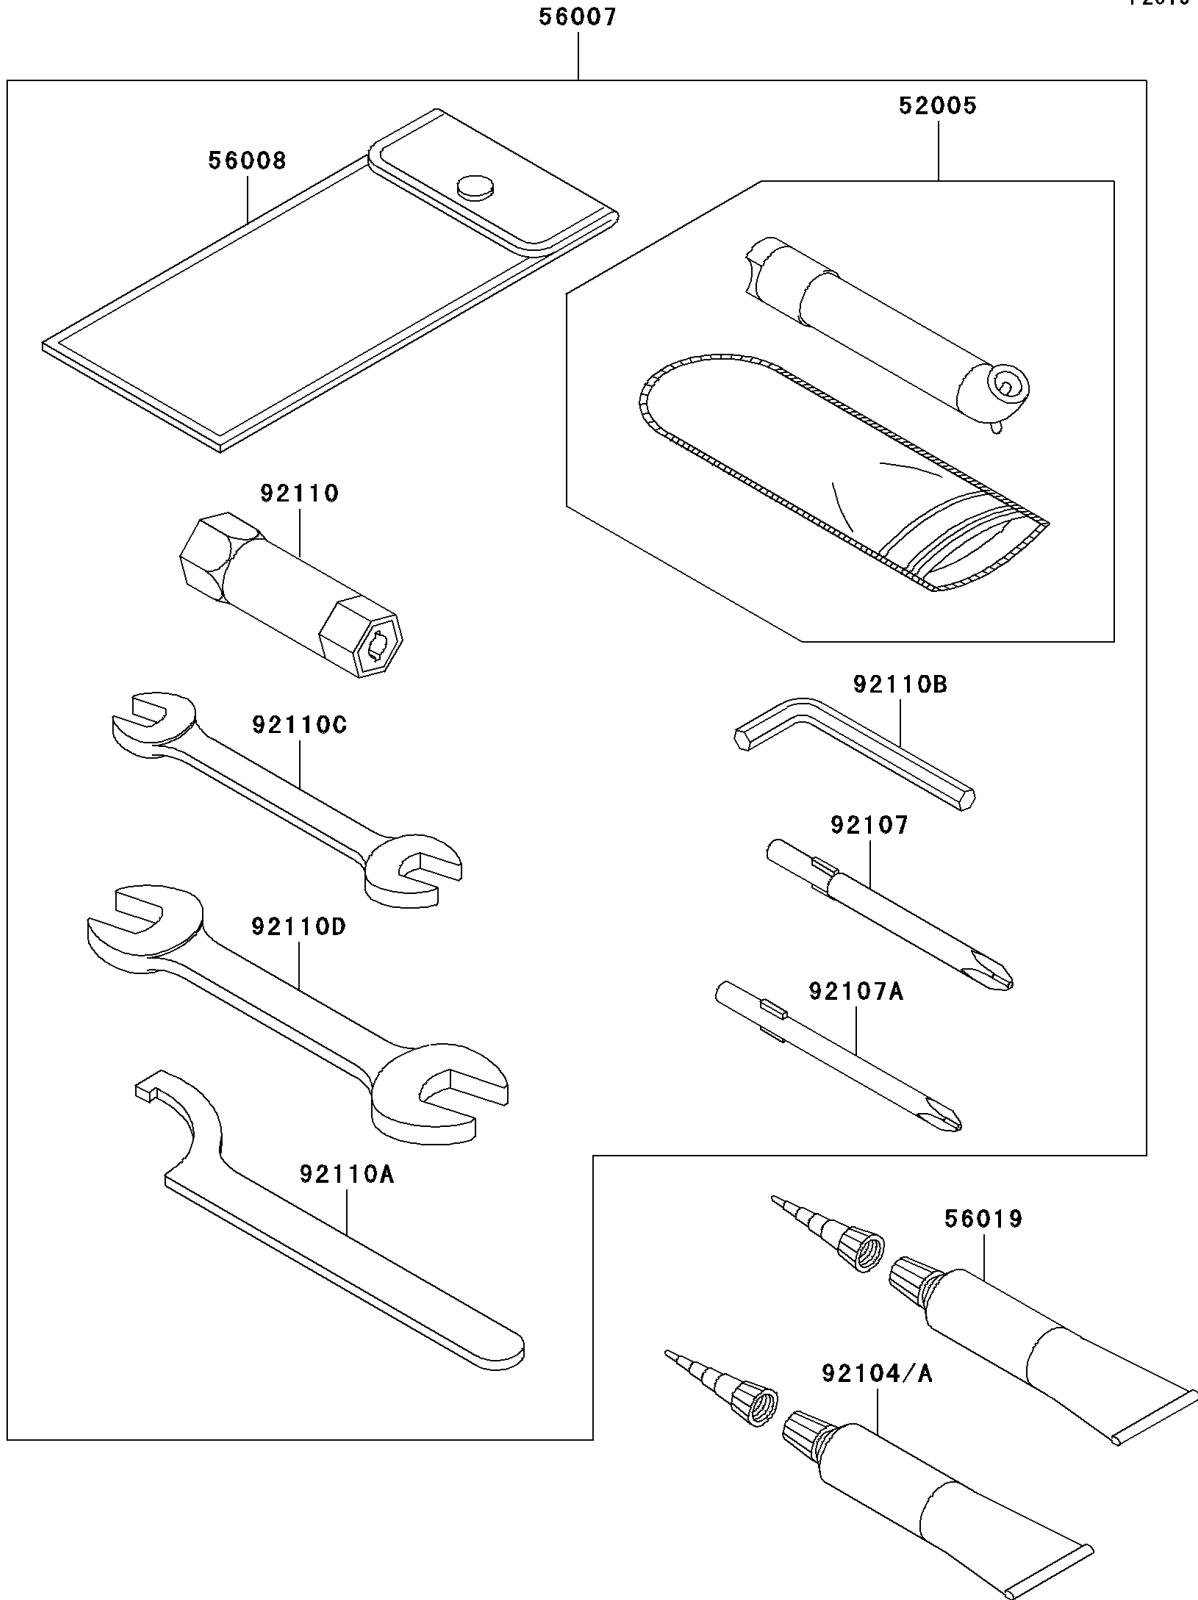

2010 Brute Force 650 4x4i Hardwoods Green HD (Canada Only)

PARTS DIAGRAM

F2810

2010 Brute Force 650 4x4i Hardwoods Green HD (Canada Only)

PARTS LIST

ITEM NAME	PART NUMBER	QUANTITY
GAUGE,AIR (Ref # 52005)	52005-1082	1
TOOL-KIT (Ref # 56007)	56007-0014	1
BAG,TOOL (Ref # 56008)	56008-1007	1
GASKET-LIQUID,TB1211,WHITE (Ref # 56019)	56019-120	1
GASKET-LIQUID,TB1211F,CLEAR (Ref # 92104)	92104-0004	1
GASKET-LIQUID,TB1216,GRAY (Ref # 92104A)	92104-1063	1
TOOL-DRIVER,#3PHILLIPS (Ref # 92107)	92107-005	1
TOOL-DRIVER,#2PHILLIPS (Ref # 92107A)	92107-1053	1
TOOL-WRENCH,BOX,16MM (Ref # 92110)	92110-1116	1
TOOL-WRENCH,HOOK (Ref # 92110A)	92110-1129	1
TOOL-WRENCH,ALLEN,3MM (Ref # 92110B)	92110-1140	1
TOOL-WRENCH,OPEN END,10X12 (Ref # 92110C)	92110-1152	1
TOOL-WRENCH,OPEN END,14X17 (Ref # 92110D)	92110-1153	1