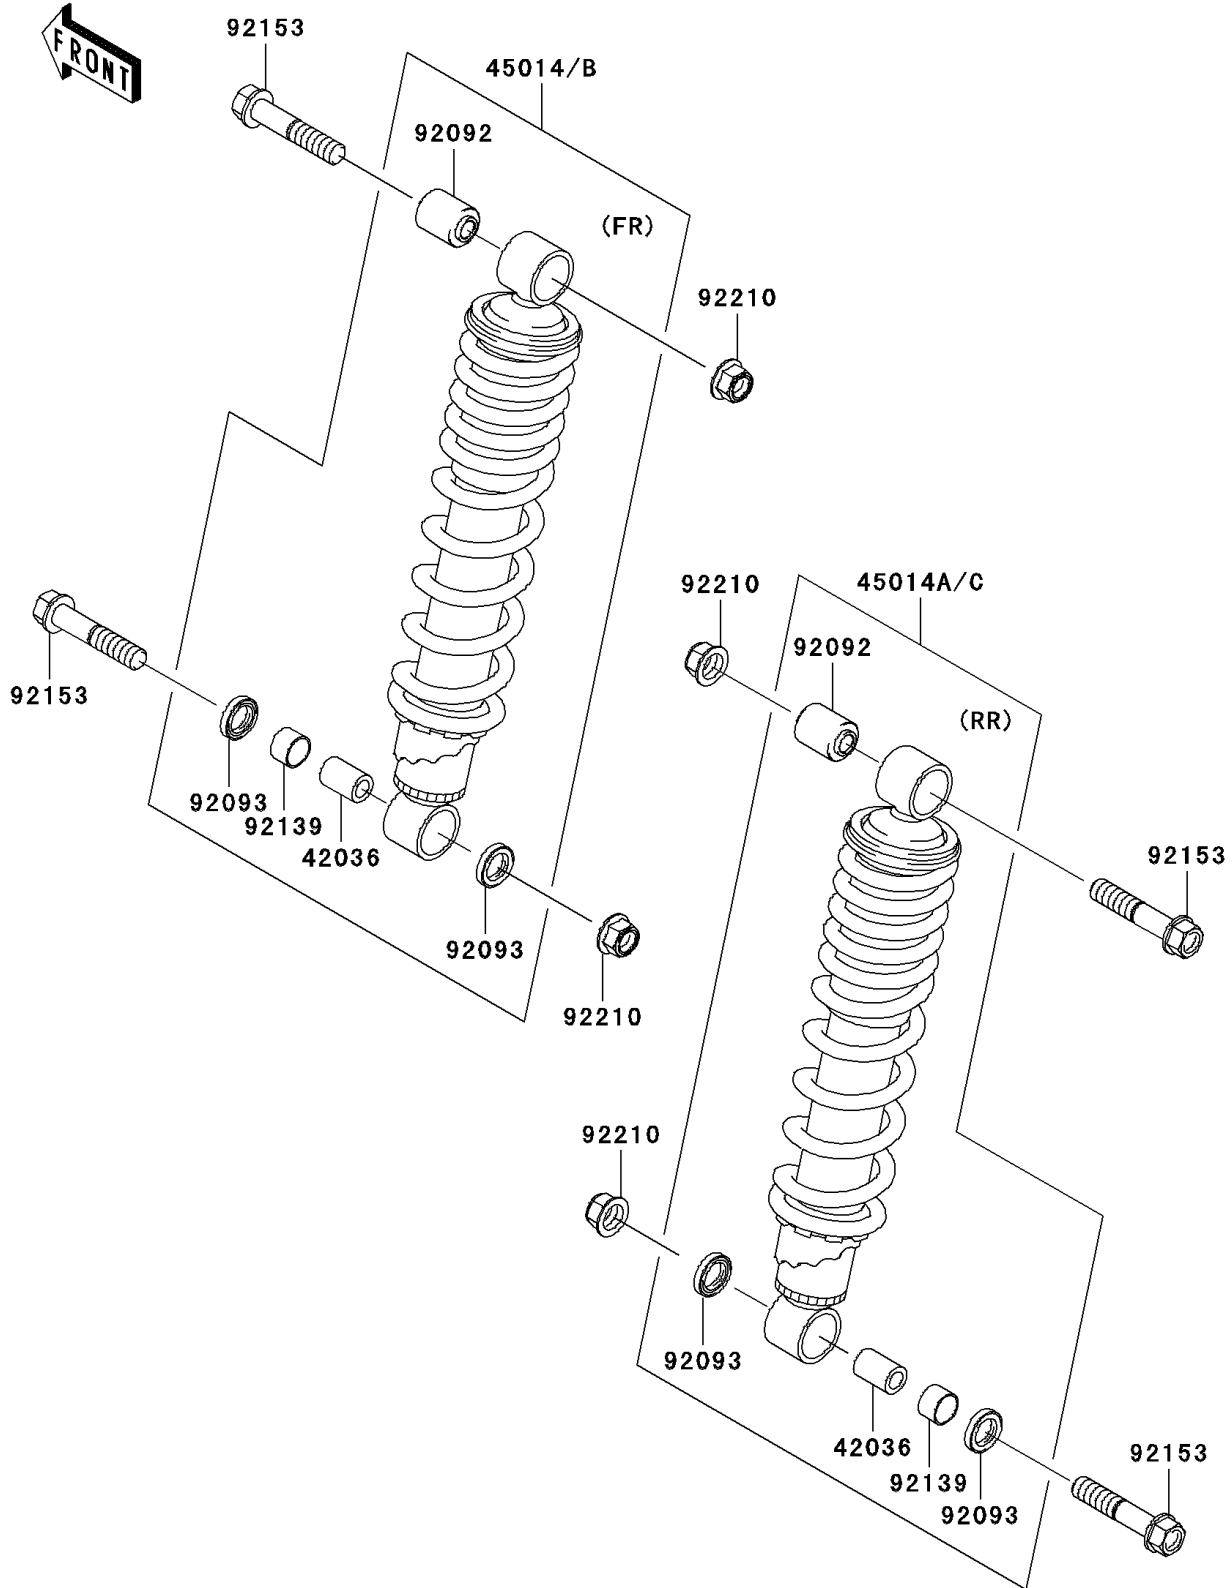

2010 Brute Force 650 4x4i Hardwoods Green HD (Canada Only)

PARTS DIAGRAM

F2280

2010 Brute Force 650 4x4i Hardwoods Green HD (Canada Only)

Shock Absorber(s) PARTS LIST

ITEM NAME	PART NUMBER	QUANTITY
SLEEVE (Ref # 42036)	42036-0018	4
SHOCKABSORBER,FR,E COAT BLACK (Ref # 45014B)	45014-0203-17D	2
SHOCKABSORBER,RR,E COAT BLACK (Ref # 45014C)	45014-0204-17D	2
BUSHING-RUBBER (Ref # 92092)	92092-0007	4
SEAL (Ref # 92093)	92093-0033	8
BUSHING (Ref # 92139)	92139-0084	4
BOLT,FLANGED,10X50 (Ref # 92153)	92153-1139	8
NUT,LOCK,FLANGED,10MM (Ref # 92210)	92210-0276	8