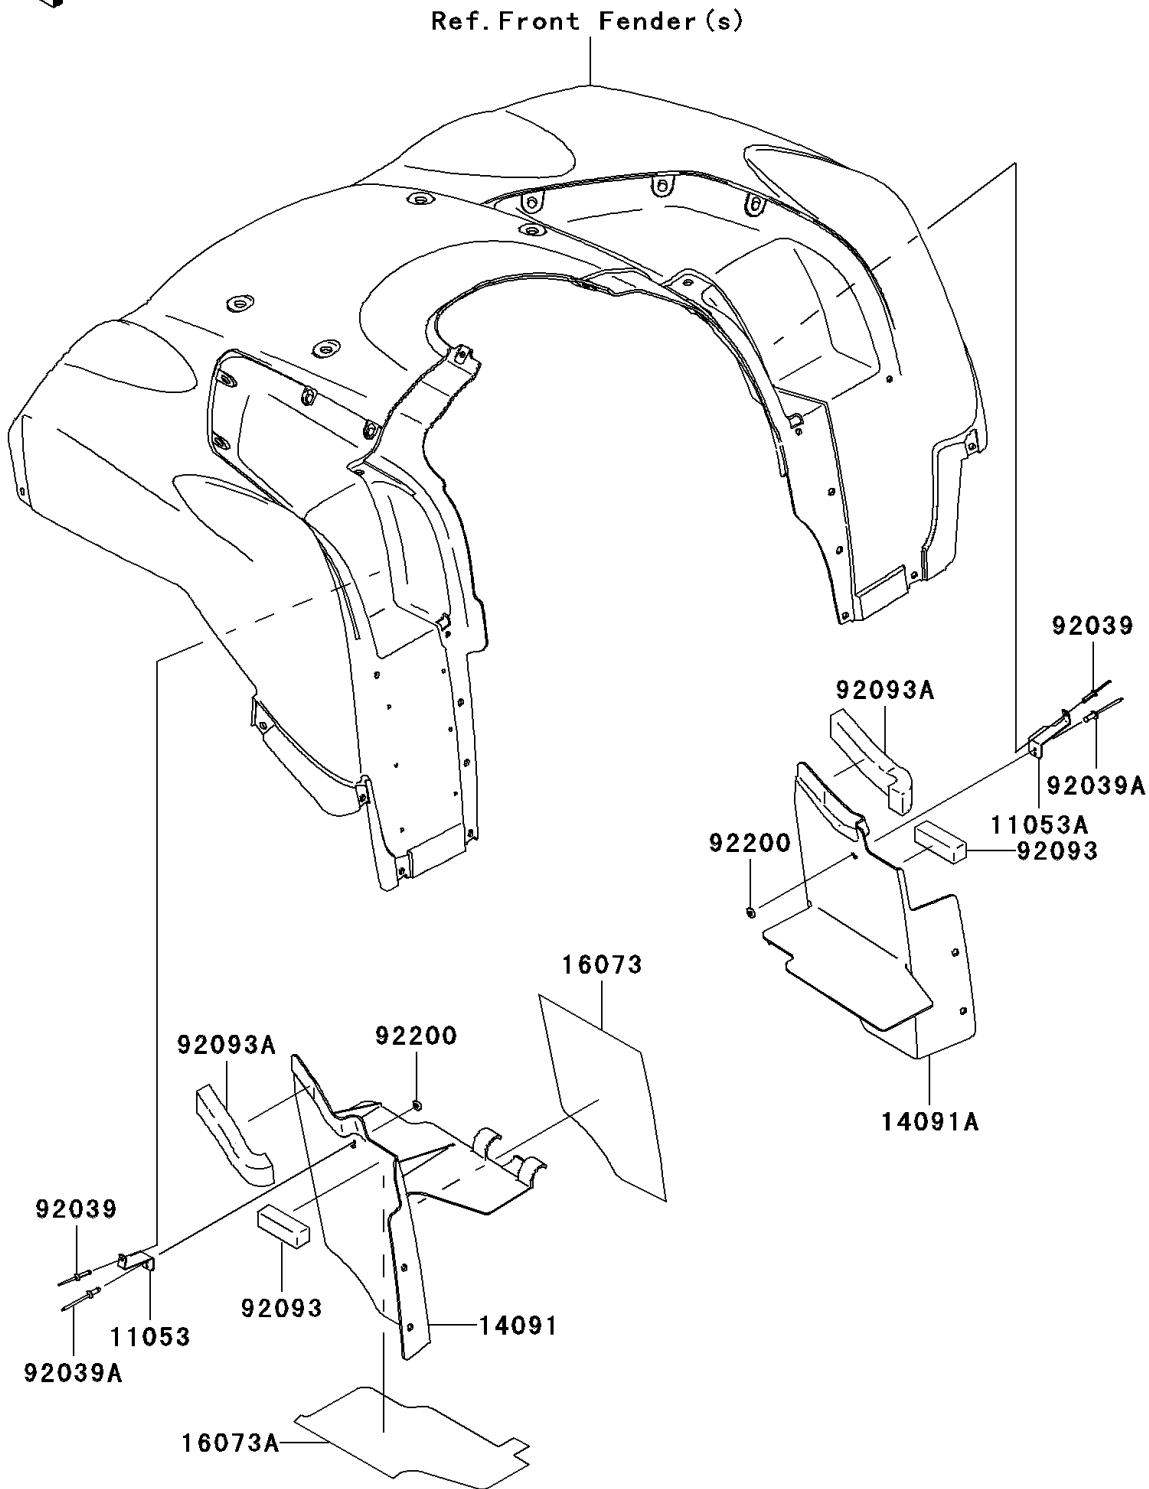

2010 Brute Force 650 4x4i Hardwoods Green HD (Canada Only) PARTS DIAGRAM

F2173

2010 Brute Force 650 4x4i Hardwoods Green HD (Canada Only) PARTS LIST

ITEM NAME	PART NUMBER	QUANTITY
BRACKET,INNER FLAP,LH (Ref # 11053)	11053-1979	1
BRACKET,INNER FLAP,RH (Ref # 11053A)	11053-1980	1
COVER,FRONT FENDER,LH (Ref # 14091)	14091-0491	1
COVER,FRONT FENDER,RH (Ref # 14091A)	14091-0492	1
INSULATOR,INNER FLAP,LH,LWR (Ref # 16073)	16073-0037	1
INSULATOR,INNER FLAP,LH,UPP (Ref # 16073A)	16073-0038	1
RIVET (Ref # 92039)	92039-1260	2
RIVET,3.2X8 (Ref # 92039A)	92039-3763	2
SEAL,FR FENDER (Ref # 92093)	92093-0038	2
SEAL (Ref # 92093A)	92093-1580	2
WASHER,3.5X8X1 (Ref # 92200)	92200-1251	2