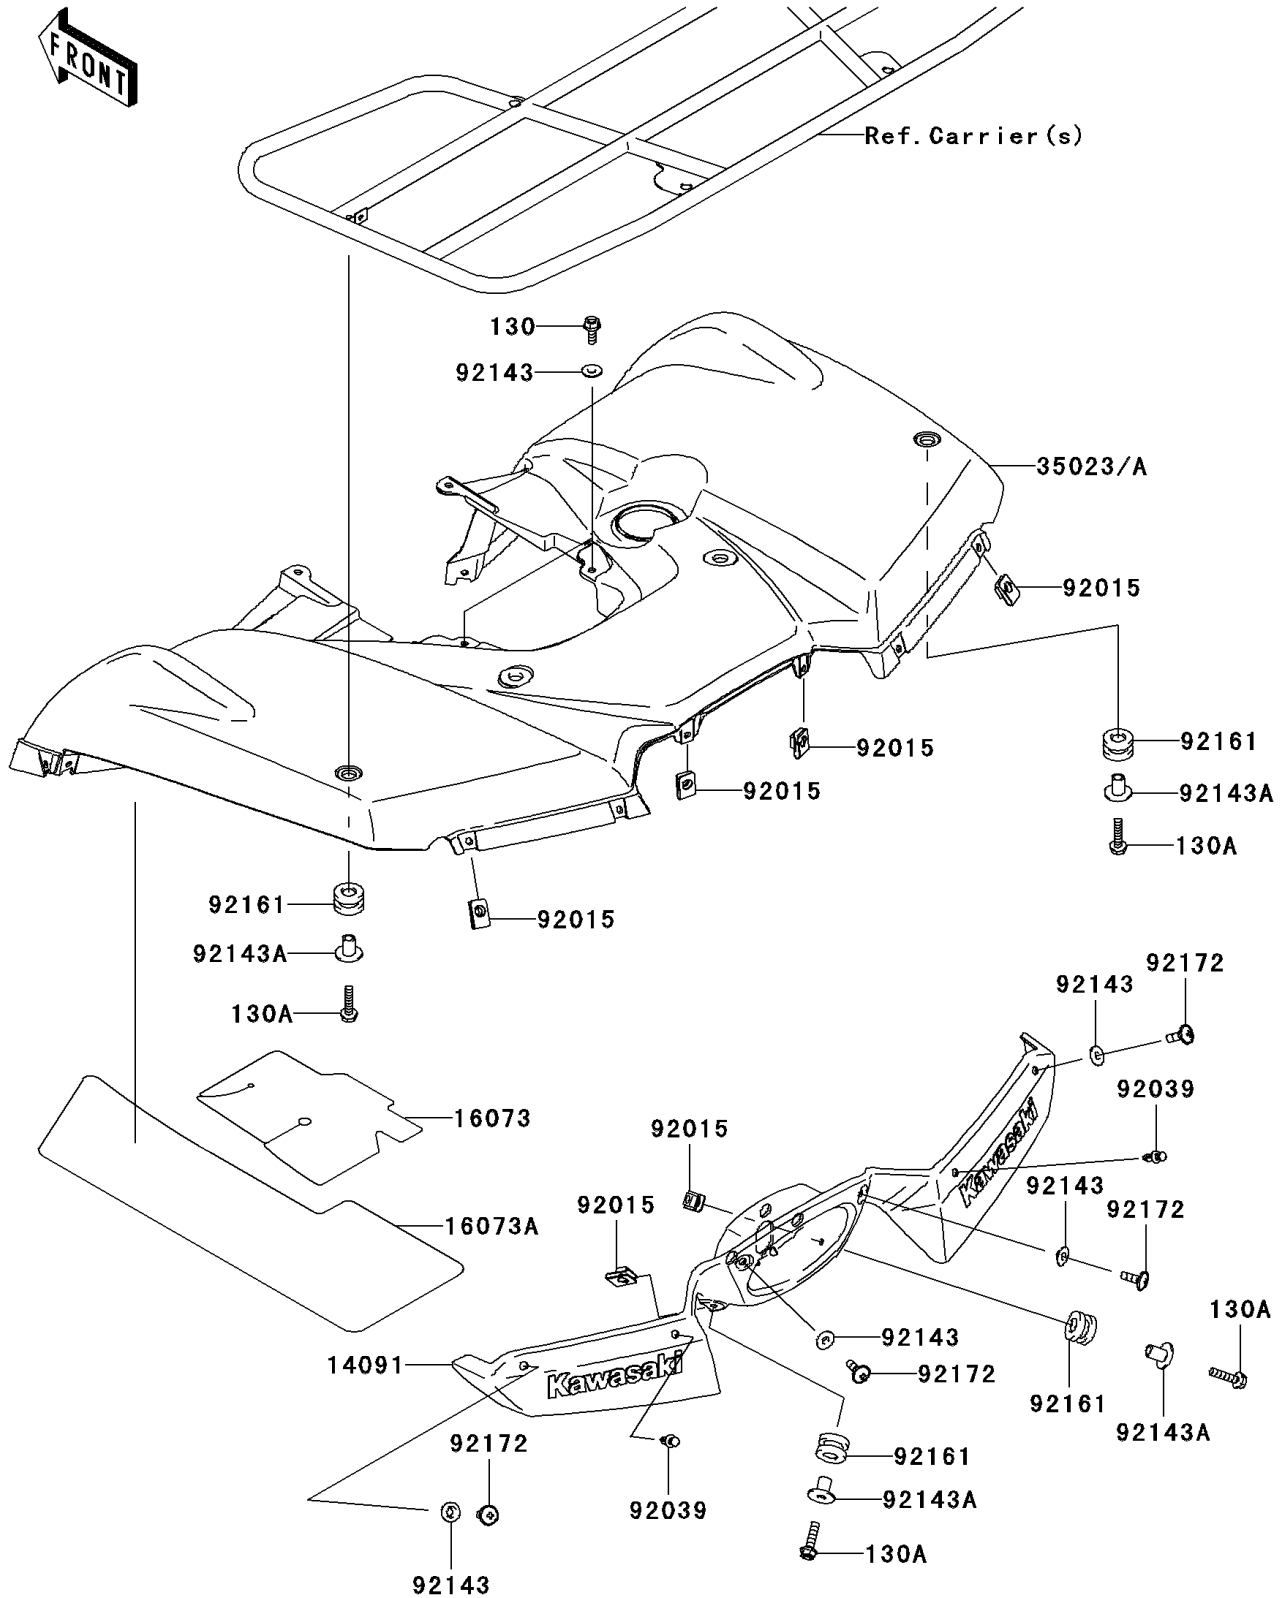

2010 Brute Force 650 4x4i Hardwoods Green HD (Canada Only)

PARTS DIAGRAM

F2172A

2010 Brute Force 650 4x4i Hardwoods Green HD (Canada Only)

REAR FENDER(S) (GPI/GAF) PARTS LIST

ITEM NAME	PART NUMBER	QUANTITY
BOLT-FLANGED,6X16 (Ref # 130)	130BB0616	2
BOLT-FLANGED,6X25 (Ref # 130A)	130BB0625	4
COVER,TAIL LAMP,F.BLACK (Ref # 14091)	14091-0252-6Z	1
INSULATOR,REAR FENDER,INNER (Ref # 16073)	16073-0031	1
INSULATOR,REAR FENDER,OUTER (Ref # 16073A)	16073-0032	1
FENDER-REAR,CAMOUFLAGE (Ref # 35023)	35023-0041-16P	1
NUT,6MM (Ref # 92015)	92015-1602	6
RIVET (Ref # 92039)	92039-1229	2
COLLAR (Ref # 92143)	92143-1087	6
COLLAR (Ref # 92143A)	92143-1960	4
DAMPER (Ref # 92161)	92161-0106	4
SCREW,6X18 (Ref # 92172)	92172-0002	4