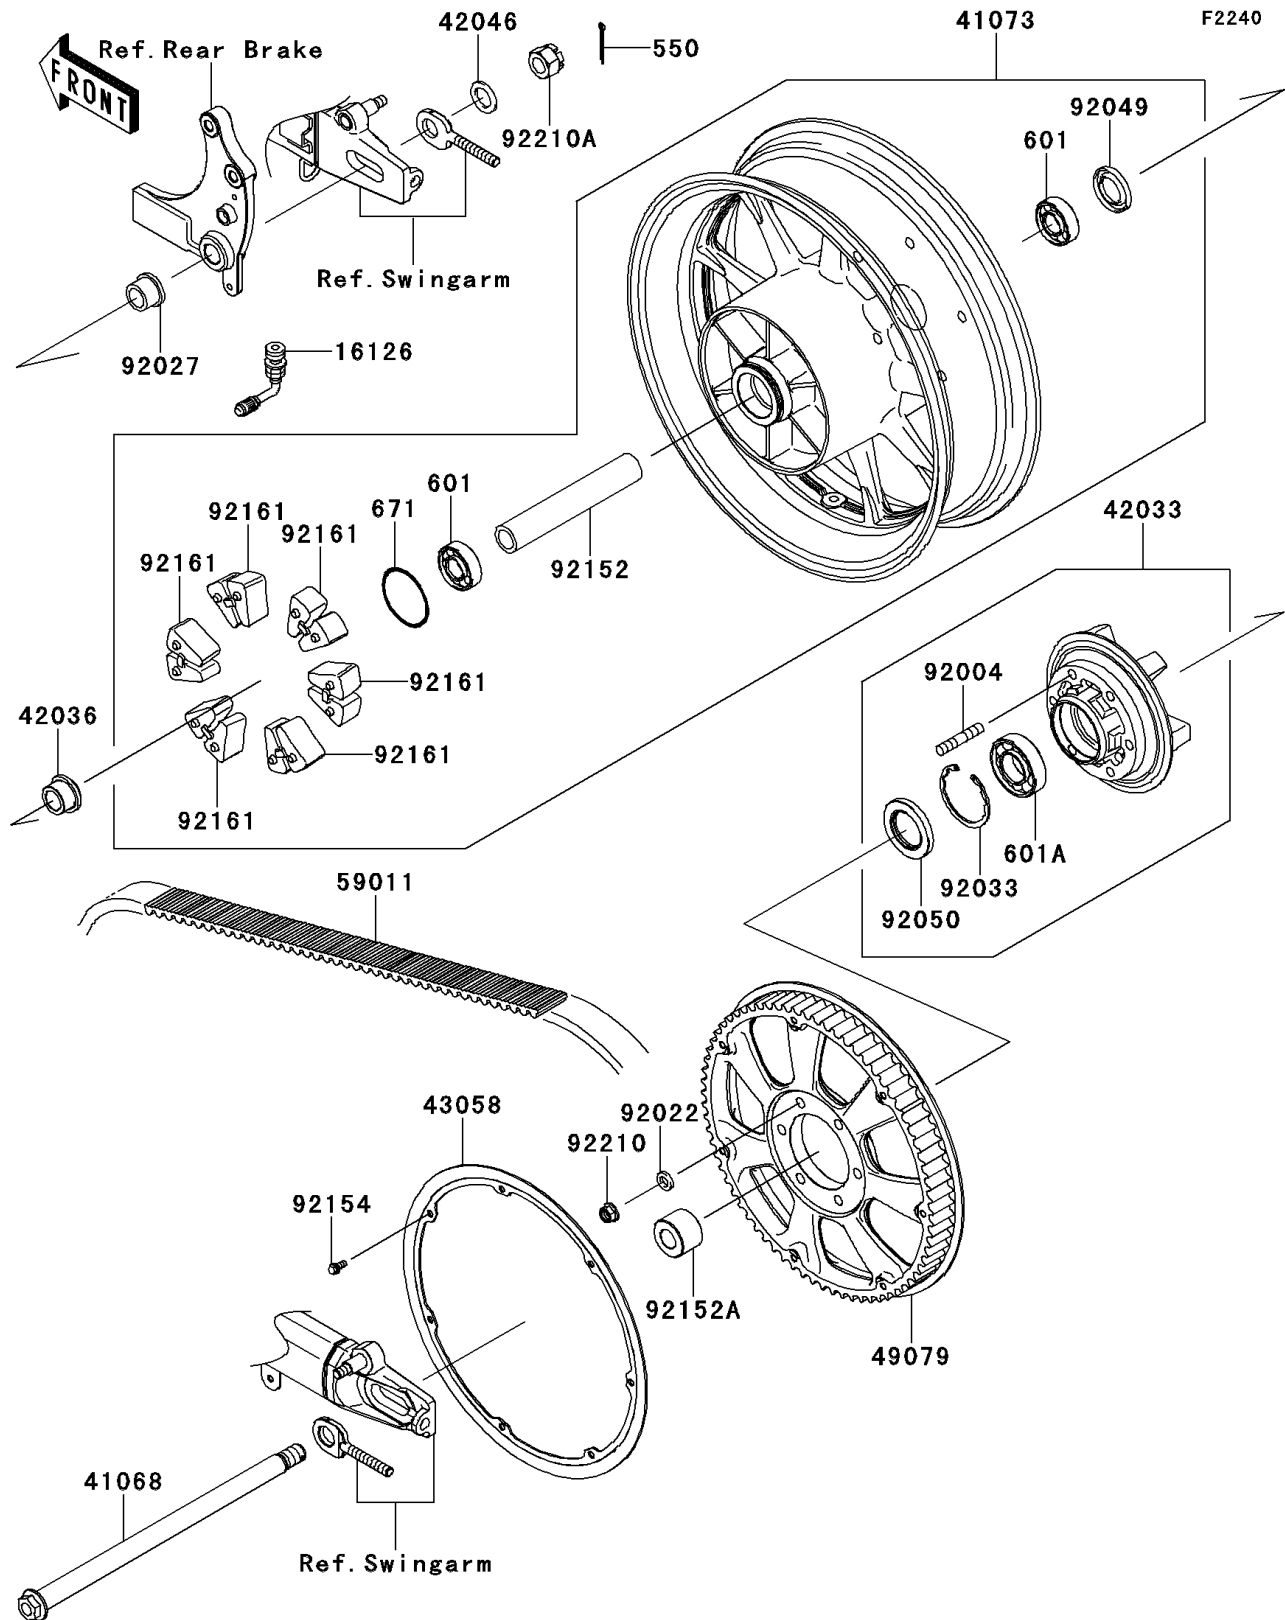

2013 VULCAN® 1700 VOYAGER® PARTS DIAGRAM

Rear Wheel/Chain

2013 VULCAN® 1700 VOYAGER® PARTS LIST

Rear Wheel/Chain

ITEM NAME	PART NUMBER	QUANTITY
PIN-COTTER,4.0X35 (Ref # 550)	550AA4035	1
BEARING-BALL,6204UUC3 (Ref # 601)	601B6204UU	2
BEARING-BALL,#6206UUC3 (Ref # 601A)	601B6206UU	1
O RING,60MM (Ref # 671)	671B2560	1
VALVE (Ref # 16126)	16126-1365	1
AXLE,RR (Ref # 41068)	41068-0057	1
WHEEL-ASSY,RR,BLACK (Ref # 41073)	41073-0136-18	1
COUPLING-ASSY,RR HUB (Ref # 42033)	42033-0031	1
SLEEVE,RR HUB COUPLING (Ref # 42036)	42036-0060	1
WASHER,21X33X2.6 (Ref # 42046)	42046-003	1
RING,PULLEY (Ref # 43058)	43058-0033	1
PULLEY-BELT (Ref # 49079)	49079-0018	1
BELT,DRIVE,139T (Ref # 59011)	59011-0029	1
STUD,10X35 (Ref # 92004)	92004-0016	6
WASHER,10.5X19X3.2 (Ref # 92022)	92022-1820	6
COLLAR,RR AXLE,L=21.5 (Ref # 92027)	92027-1902	1
RING-SNAP,62MM (Ref # 92033)	92033-1044	1
SEAL-OIL,BJN28475 (Ref # 92049)	92049-1056	1
SEAL-OIL,AJN40627 (Ref # 92050)	92050-027	1
COLLAR,RR HUB,L=172 (Ref # 92152)	92152-0640	1
COLLAR,RR AXLE,LH,L=28 (Ref # 92152A)	92152-0641	1
BOLT,FLANGED,6X12 (Ref # 92154)	92154-0346	7
DAMPER,SHOCK,RR HUB (Ref # 92161)	92161-0576	6
NUT,LOCK,FLANGED,10MM (Ref # 92210)	92210-0276	6
NUT,CASTLE,18MM (Ref # 92210A)	92210-1134	1