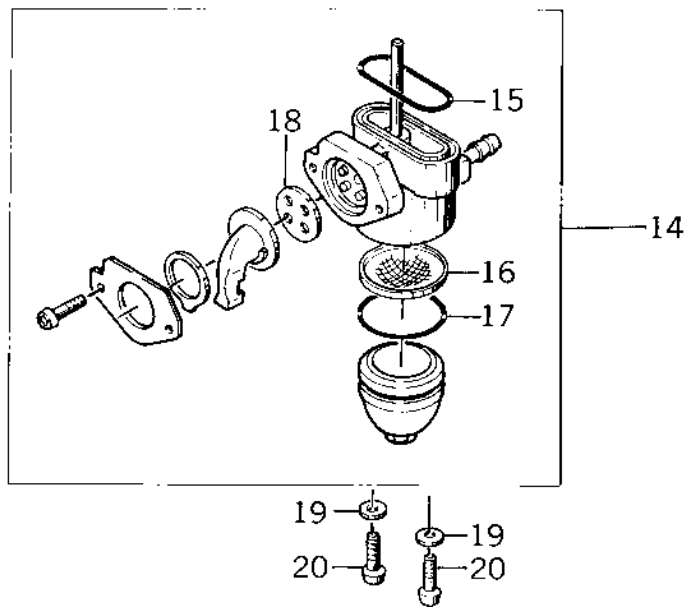

1977 KZ400-A1 PARTS DIAGRAM

FUEL TANK

1977 KZ400-A1 PARTS LIST

FUEL TANK

ITEM NAME	PART NUMBER	QUANTITY
SCREW-CSK-CROS (Ref # 1)	221C0306	4
EMBLEM,FUEL TANK,R.H (Ref # 2)	56014-1014	2
EMBLEM,FUEL TANK,R.H (Ref # 2)	56014-1014	2
TANK-FUEL, (Ref # 3)	51001-109-8D	1
DECAL,TANK LH UPPER (Ref # 4)	56029-018	1
DECAL,TANK LH LOWER (Ref # 5)	56029-019	1
DECAL,TANK RH UPPER (Ref # 6)	56029-020	1
DECAL,TANK RH LOWER (Ref # 7)	56029-021	1
CAP,FUEL TANK (Ref # 8)	51048-012	1
PIN,HOOK (Ref # 9)	92043-126	1
GASKET-FUEL TANK CAP (Ref # 10)	51059-008	1
PIN,CAP HINGE (Ref # 11)	92043-127	1
BAND,FUEL TANK (Ref # 13)	92072-042	1
COCK ASSY,FUEL (Ref # 14)	51023-051	1
COCK ASSY,FUEL (Ref # 14)	51023-060	1
"O" RING,FL COCK JNT (Ref # 15)	51039-007	1
STRAINER,FUEL (Ref # 16)	51038-010	1
"O" RING,FL COCK CUP (Ref # 17)	51039-009	1
GASKET FUEL COCK CUP (Ref # 18)	92065-099	1
GASKET,FUEL COCK (Ref # 19)	92065-096	2
SCREW PAN HEAD 6X35 (Ref # 20)	220B0635	2
EMBLEM,FUEL TANK,L.H (Ref # 21)	56014-1013	1
EMBLEM,FUEL TANK,L.H (Ref # 21)	56014-1013	1