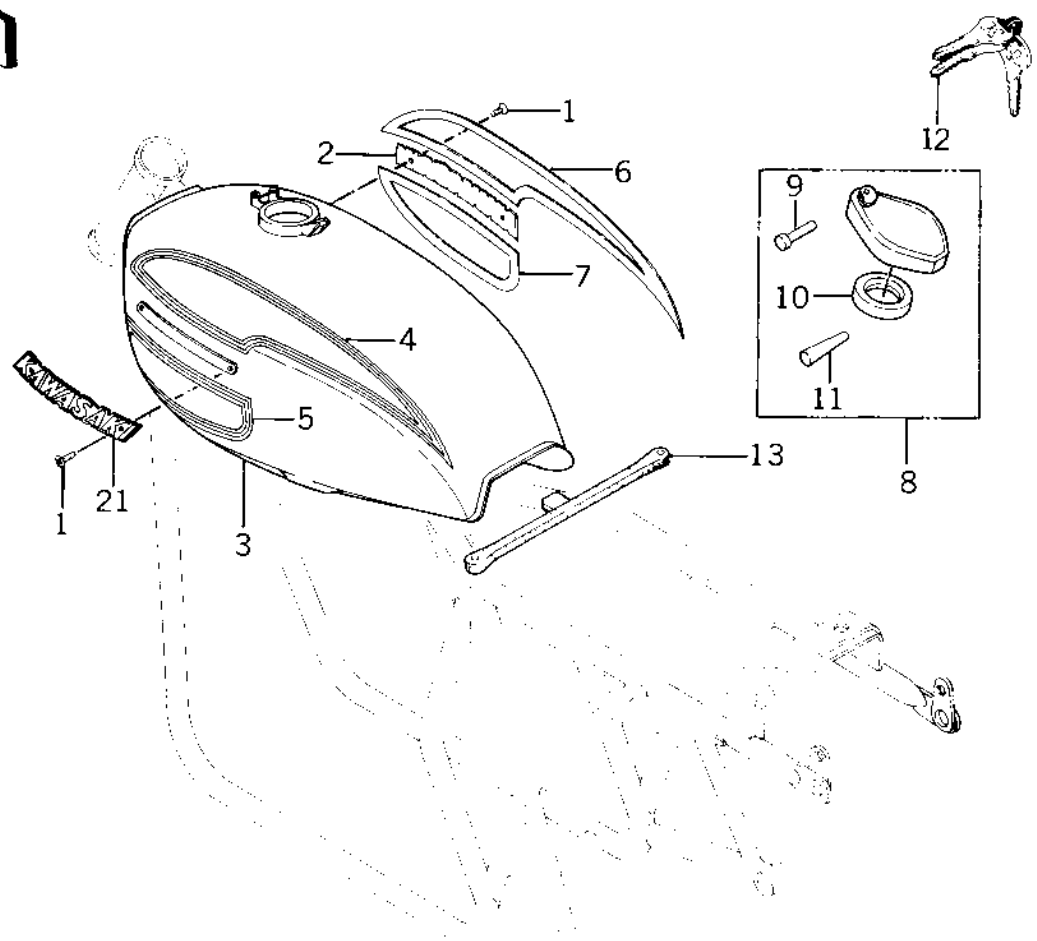

1977 KZ400-A1 PARTS DIAGRAM

FUEL TANK

1977 KZ400-A1 PARTS LIST

FUEL TANK

ITEM NAME	PART NUMBER	QUANTITY
SCREW-CSK-CROS (Ref # 1)	221C0306	4
EMBLEM,FUEL TANK,R.H (Ref # 2)	56014-1014	2
EMBLEM,FUEL TANK,R.H (Ref # 2)	56014-1014	2
TANK-FUEL, (Ref # 3)	51001-109-8D	1
DECAL,TANK LH UPPER (Ref # 4)	56029-018	1
DECAL,TANK LH LOWER (Ref # 5)	56029-019	1
DECAL,TANK RH UPPER (Ref # 6)	56029-020	1
DECAL,TANK RH LOWER (Ref # 7)	56029-021	1
CAP,FUEL TANK (Ref # 8)	51048-012	1
PIN,HOOK (Ref # 9)	92043-126	1
GASKET-FUEL TANK CAP (Ref # 10)	51059-008	1
PIN,CAP HINGE (Ref # 11)	92043-127	1
BAND,FUEL TANK (Ref # 13)	92072-042	1
COCK ASSY,FUEL (Ref # 14)	51023-051	1
COCK ASSY,FUEL (Ref # 14)	51023-060	1
"O" RING,FL COCK JNT (Ref # 15)	51039-007	1
STRAINER,FUEL (Ref # 16)	51038-010	1
"O" RING,FL COCK CUP (Ref # 17)	51039-009	1
GASKET FUEL COCK CUP (Ref # 18)	92065-099	1
GASKET,FUEL COCK (Ref # 19)	92065-096	2
SCREW PAN HEAD 6X35 (Ref # 20)	220B0635	2
EMBLEM,FUEL TANK,L.H (Ref # 21)	56014-1013	1
EMBLEM,FUEL TANK,L.H (Ref # 21)	56014-1013	1