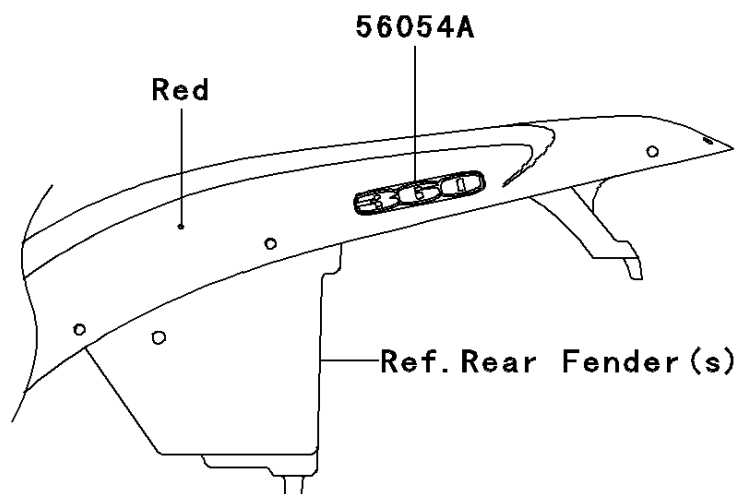

2008 Prairie[®] 360

PARTS DIAGRAM

Decals(Red)(B8F)

F2861D

2008 Prairie[®] 360

PARTS LIST

Decals(Red)(B8F)

ITEM NAME	PART NUMBER	QUANTITY
MARK,FUEL TANK COVER,KAWASAKI (Ref # 56054)	56054-0084	2
MARK,RR FENDER,360 (Ref # 56054A)	56054-0086	2
PATTERN,FUEL TANK COVER,LH (Ref # 56068)	56068-0452	1
PATTERN,FUEL TANK COVER,RH (Ref # 56068A)	56068-0453	1