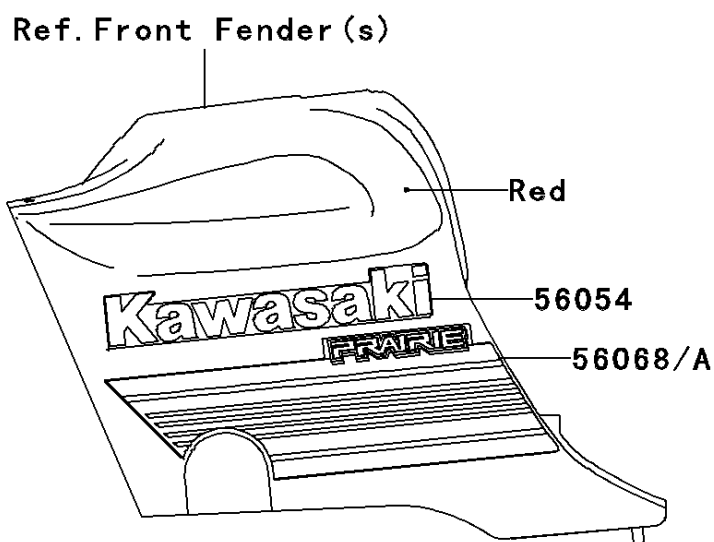

2008 Prairie[®] 360

PARTS DIAGRAM

Decals(Red)(B8F)

F2861D

2008 Prairie[®] 360

PARTS LIST

Decals(Red)(B8F)

ITEM NAME	PART NUMBER	QUANTITY
MARK,FUEL TANK COVER,KAWASAKI (Ref # 56054)	56054-0084	2
MARK,RR FENDER,360 (Ref # 56054A)	56054-0086	2
PATTERN,FUEL TANK COVER,LH (Ref # 56068)	56068-0452	1
PATTERN,FUEL TANK COVER,RH (Ref # 56068A)	56068-0453	1