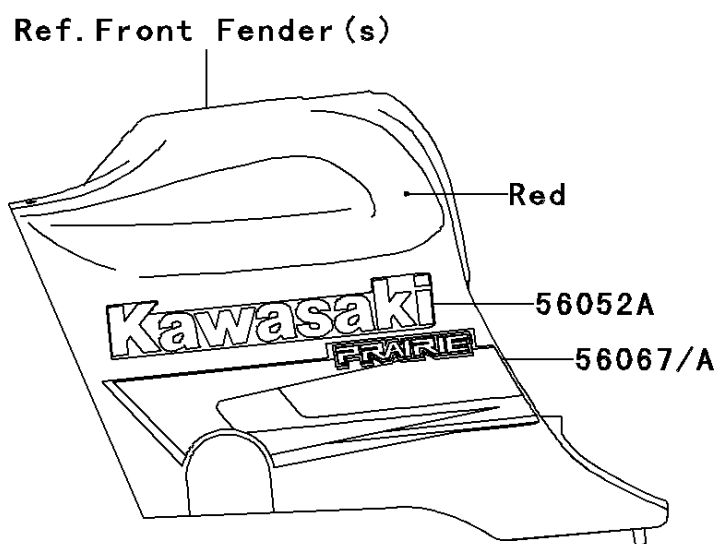

2007 Prairie 360

PARTS DIAGRAM

Decals(Red)(B7F)

F2861B

2007 Prairie 360

PARTS LIST

Decals(Red)(B7F)

Kawasaki

Let the Good Times Roll®

ITEM NAME

PART NUMBER

QUANTITY
