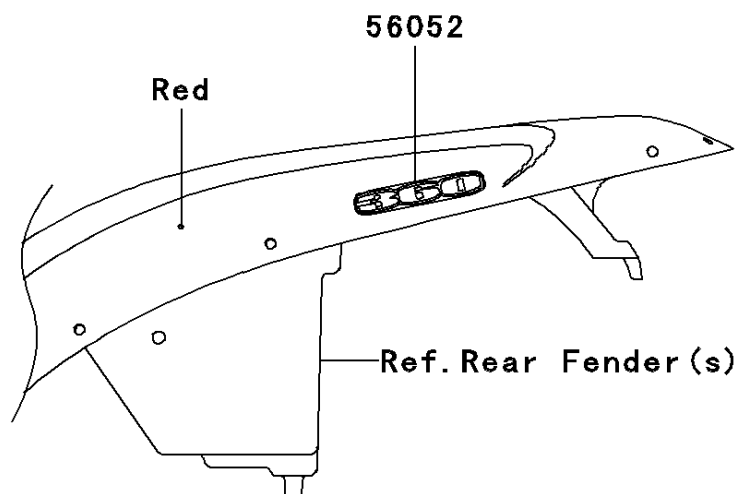

2007 Prairie 360

PARTS DIAGRAM

Decals(Red)(B7F)

F2861B

2007 Prairie 360

PARTS LIST

Decals(Red)(B7F)

Kawasaki

Let the Good Times Roll®

ITEM NAME

PART NUMBER

QUANTITY
