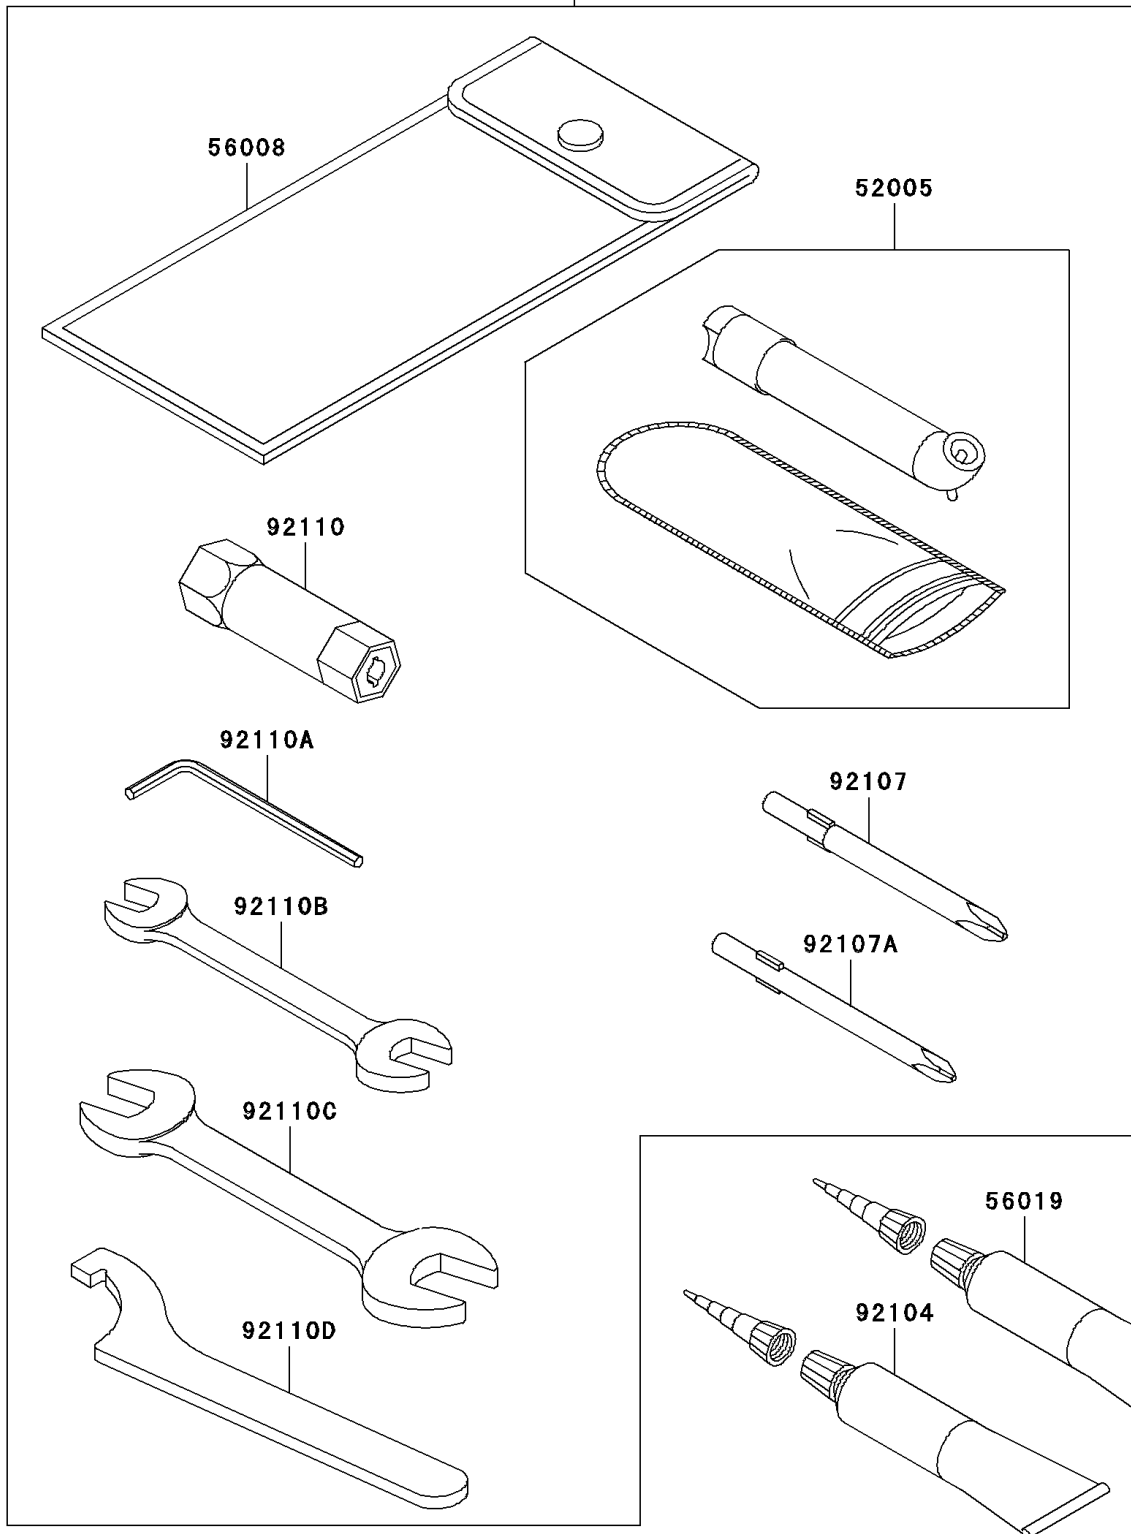

2007 Prairie 360

PARTS DIAGRAM

Owner's Tools

56007

F2810

2007 Prairie 360

PARTS LIST

Owner's Tools

ITEM NAME

PART NUMBER

QUANTITY
