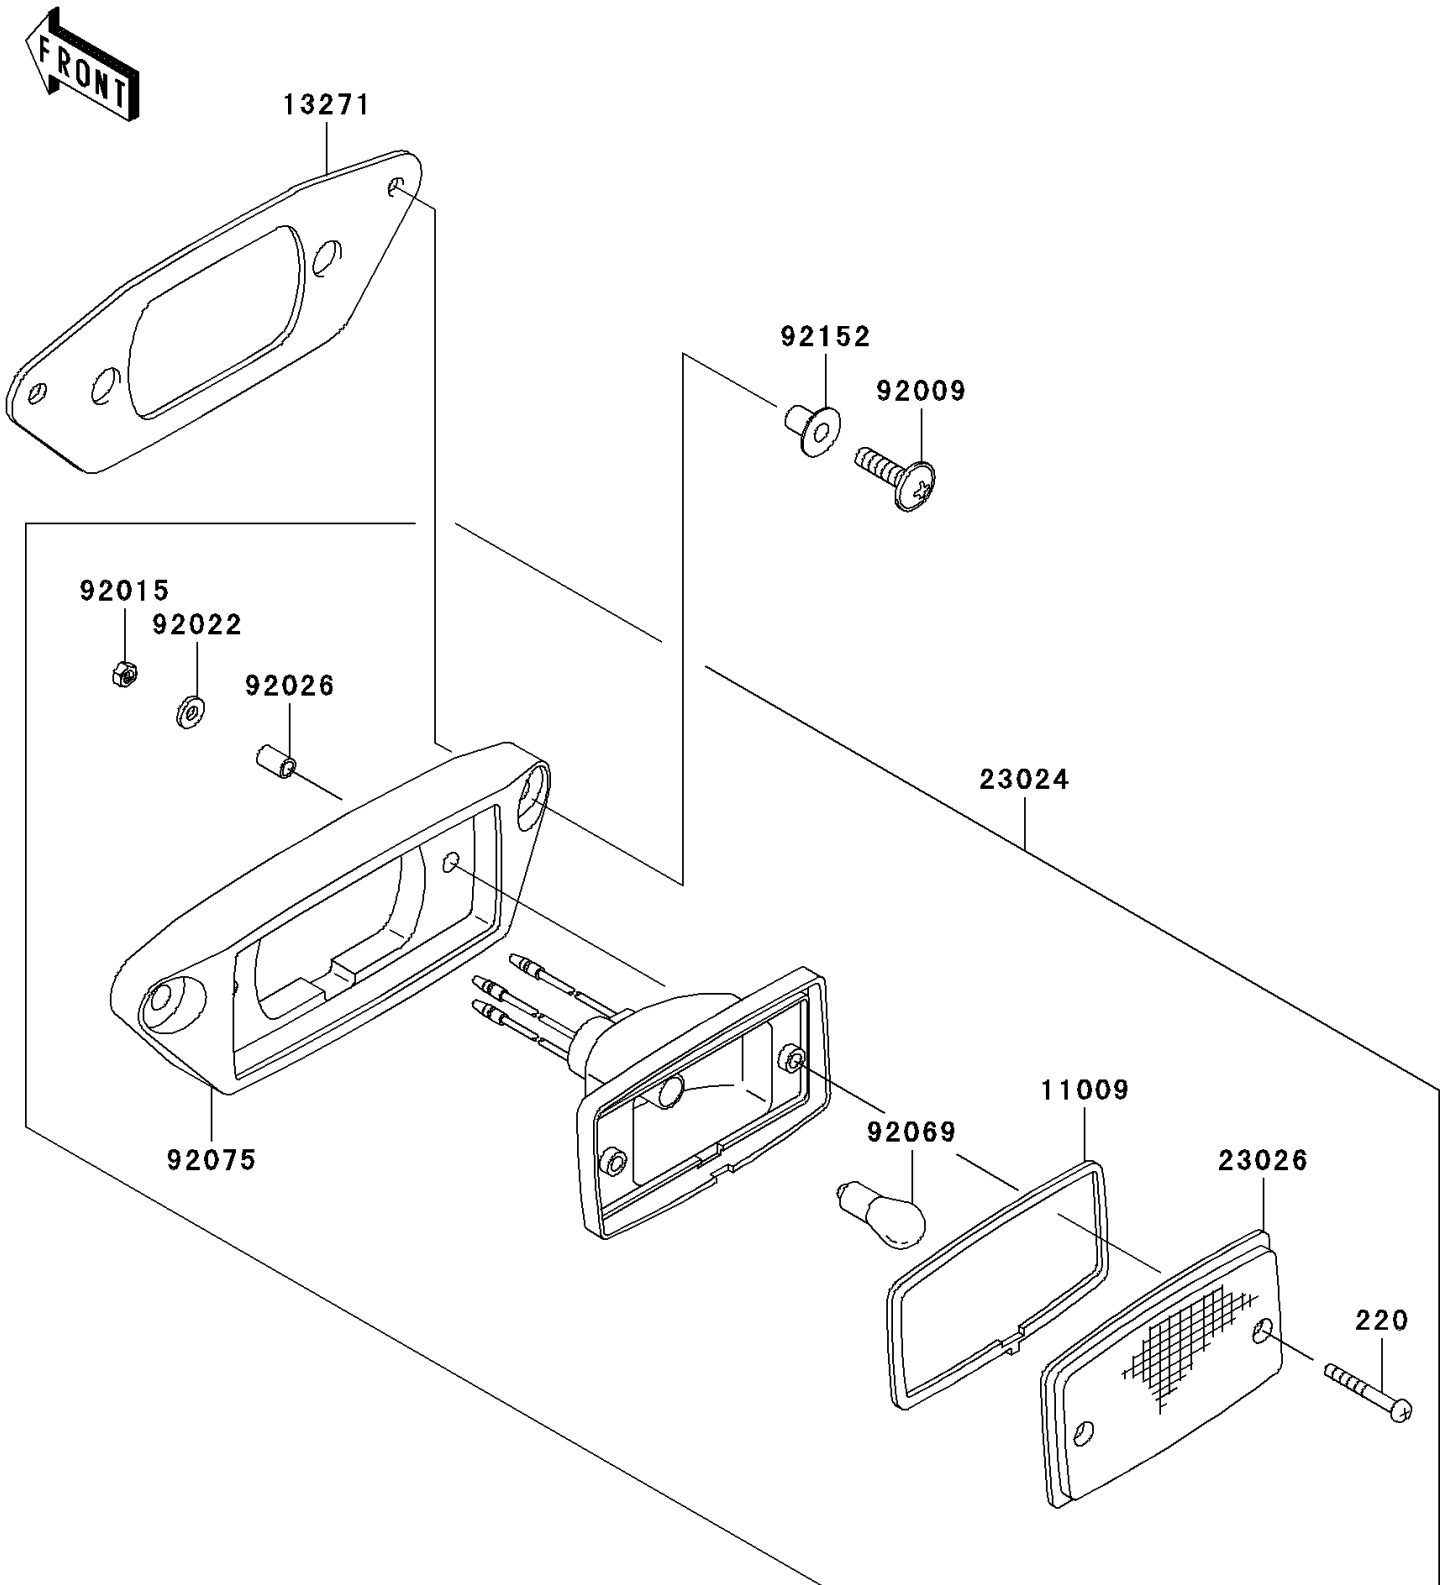

2008 Prairie® 360

PARTS DIAGRAM

Taillight(s)

F2720

2008 Prairie® 360

PARTS LIST

Taillight(s)

ITEM NAME	PART NUMBER	QUANTITY
SCREW-PAN-CROS,4X30 (Ref # 220)	220AB0430	2
GASKET,TAIL LAMP (Ref # 11009)	11009-4004	1
PLATE,TAIL LAMP (Ref # 13271)	13271-0033	1
LAMP-ASSY-TAIL (Ref # 23024)	23024-0001	1
LENS,TAIL LAMP (Ref # 23026)	23026-1239	1
SCREW,6X22,BLACK (Ref # 92009)	92009-1256	2
NUT,4MM (Ref # 92015)	92015-1550	2
WASHER,PLAIN,4MM (Ref # 92022)	92022-1762	2
SPACER,4.5X6.5X10 (Ref # 92026)	92026-1261	2
BULB,12V 18/5W (Ref # 92069)	92069-1089	1
DAMPER,TAIL LAMP (Ref # 92075)	92075-1782	1
COLLAR (Ref # 92152)	92152-0015	2