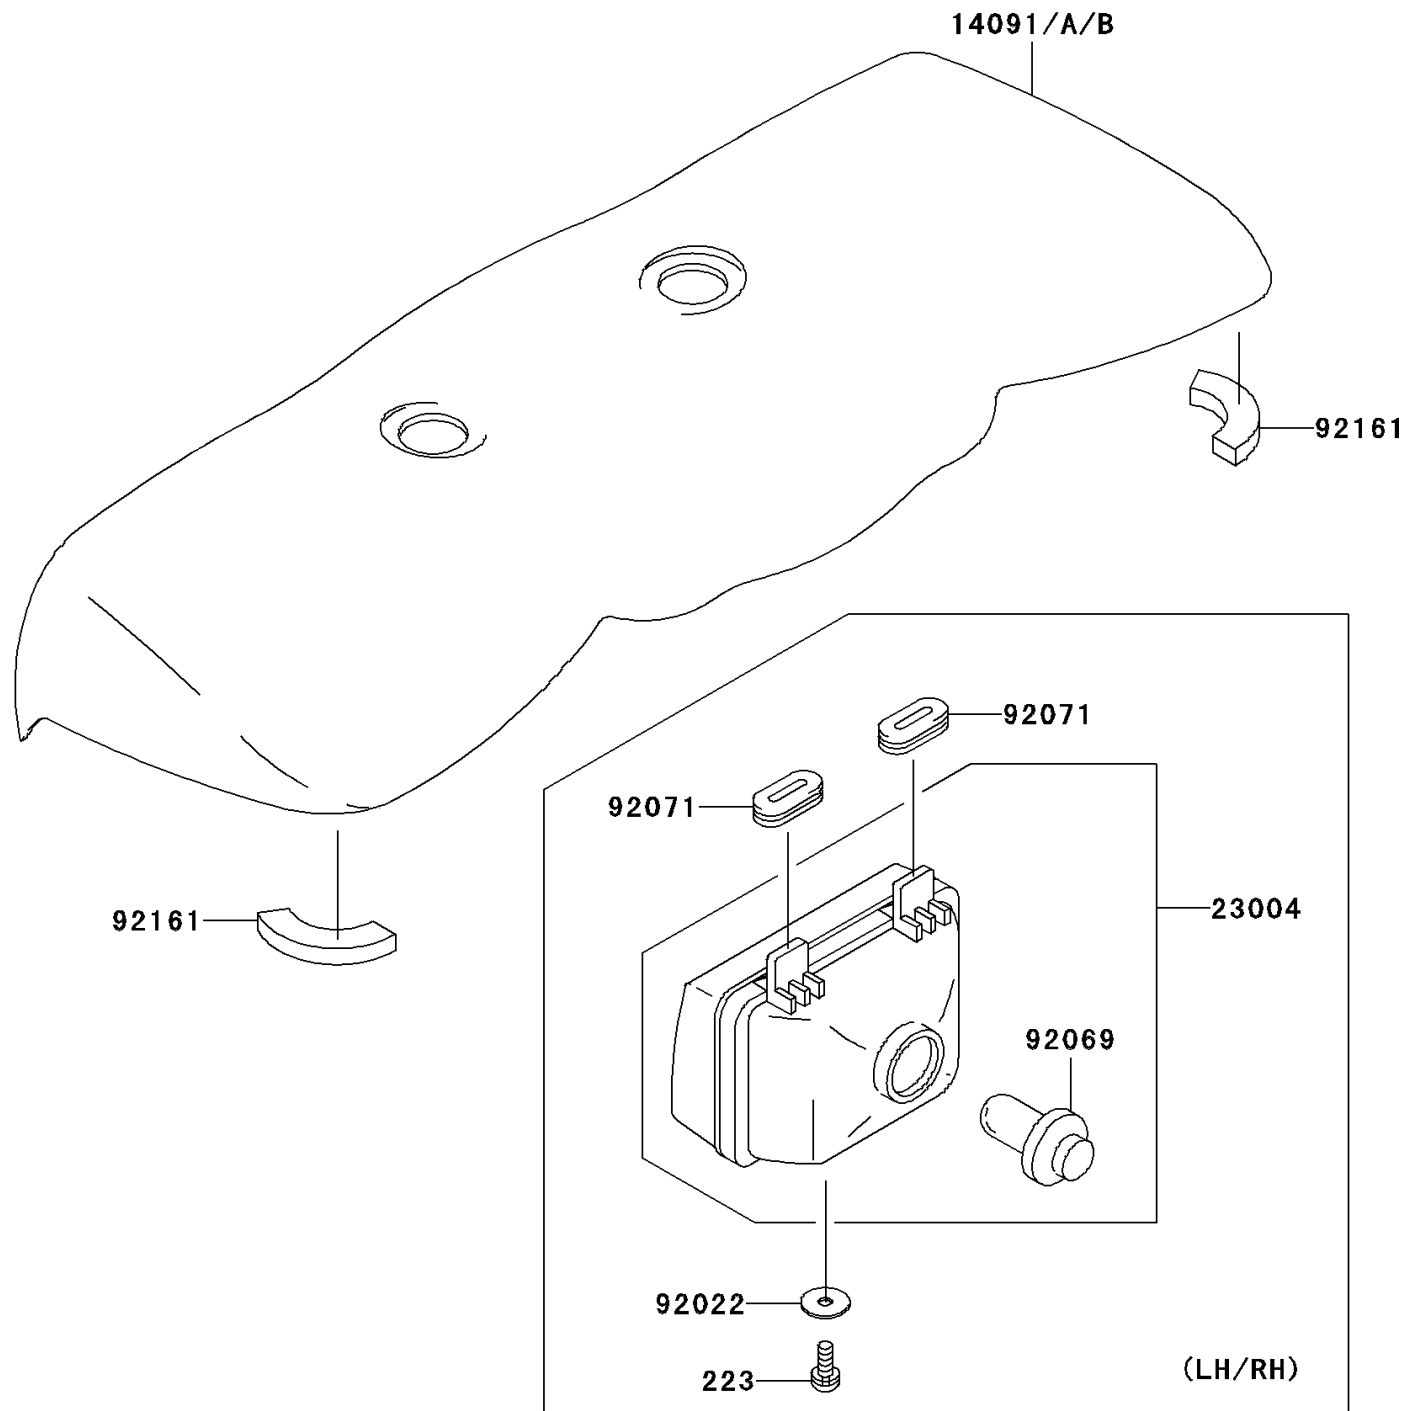

2007 Prairie 360

PARTS DIAGRAM

Headlight(s)

F2710

2007 Prairie 360

PARTS LIST

Headlight(s)

ITEM NAME

PART NUMBER

QUANTITY
