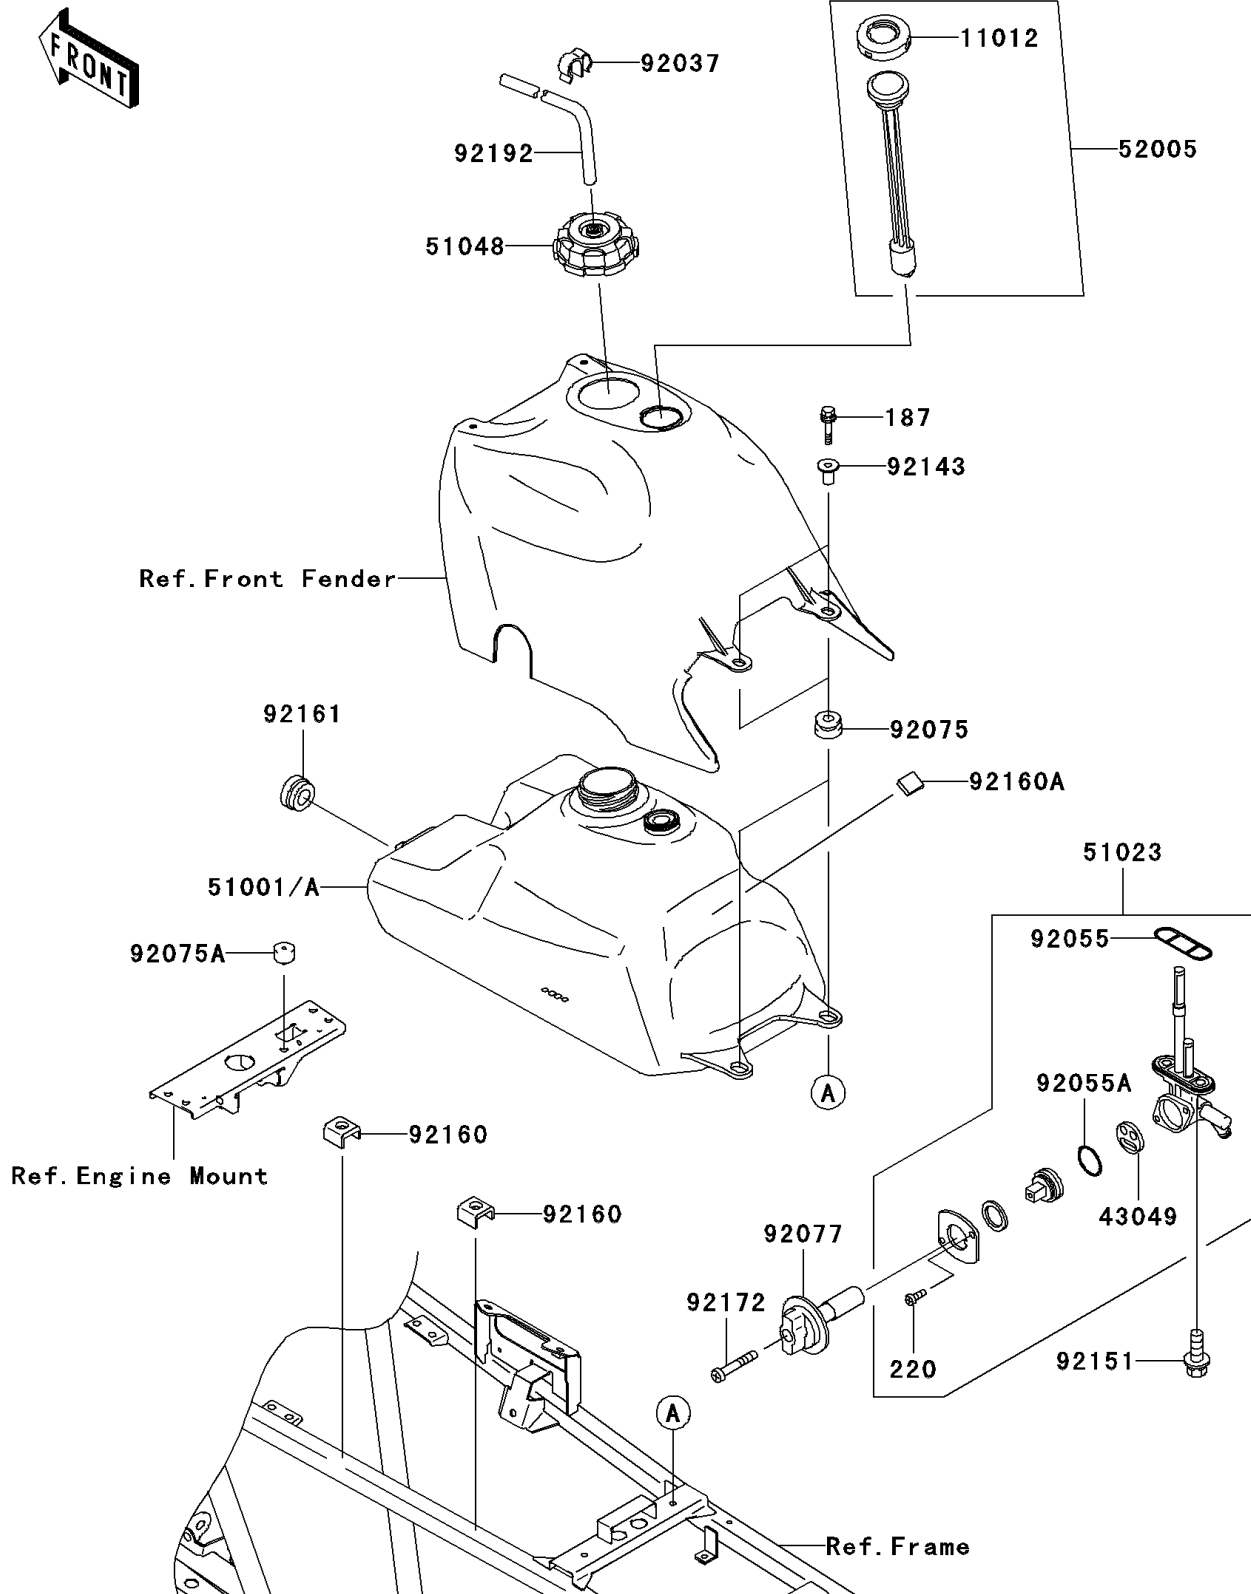

2006 Prairie 360

PARTS DIAGRAM

Fuel Tank

F2410

2006 Prairie 360

PARTS LIST

Fuel Tank

ITEM NAME	PART NUMBER	QUANTITY
BOLT-UPSET-WSP,6X35 (Ref # 187)	187BA0635	2
SCREW-PAN-CROS,3X8 (Ref # 220)	220AA0308	2
CAP,FUEL GAUGE (Ref # 11012)	11012-1627	1
PACKING,TAP VALVE (Ref # 43049)	43049-1091	1
TANK-COMP-FUEL (Ref # 51001A)	51001-7502	1
TAP-ASSY,FUEL (Ref # 51023)	51023-1402	1
CAP-ASSY-TANK,FUEL (Ref # 51048)	51048-1133	1
GAUGE,FUEL (Ref # 52005)	52005-7501	1
CLAMP (Ref # 92037)	92037-1458	1
RING-O,FUEL TAP PACKING (Ref # 92055)	92055-1112	1
RING-O,TAP LEVER (Ref # 92055A)	92055-1419	1
DAMPER (Ref # 92075)	92075-1787	2
DAMPER (Ref # 92075A)	92075-1876	1
KNOB,FUEL TAP (Ref # 92077)	92077-1098	1
COLLAR,L=19.6 (Ref # 92143)	92143-1100	2
BOLT,6X14 (Ref # 92151)	92151-1198	2
DAMPER (Ref # 92160)	92160-1773	2
DAMPER,25X25 (Ref # 92160A)	92160-3864	1
DAMPER (Ref # 92161)	92161-7502	1
SCREW,4X25 (Ref # 92172)	92172-1073	1
TUBE,5X9X450 (Ref # 92192)	92192-0750	1