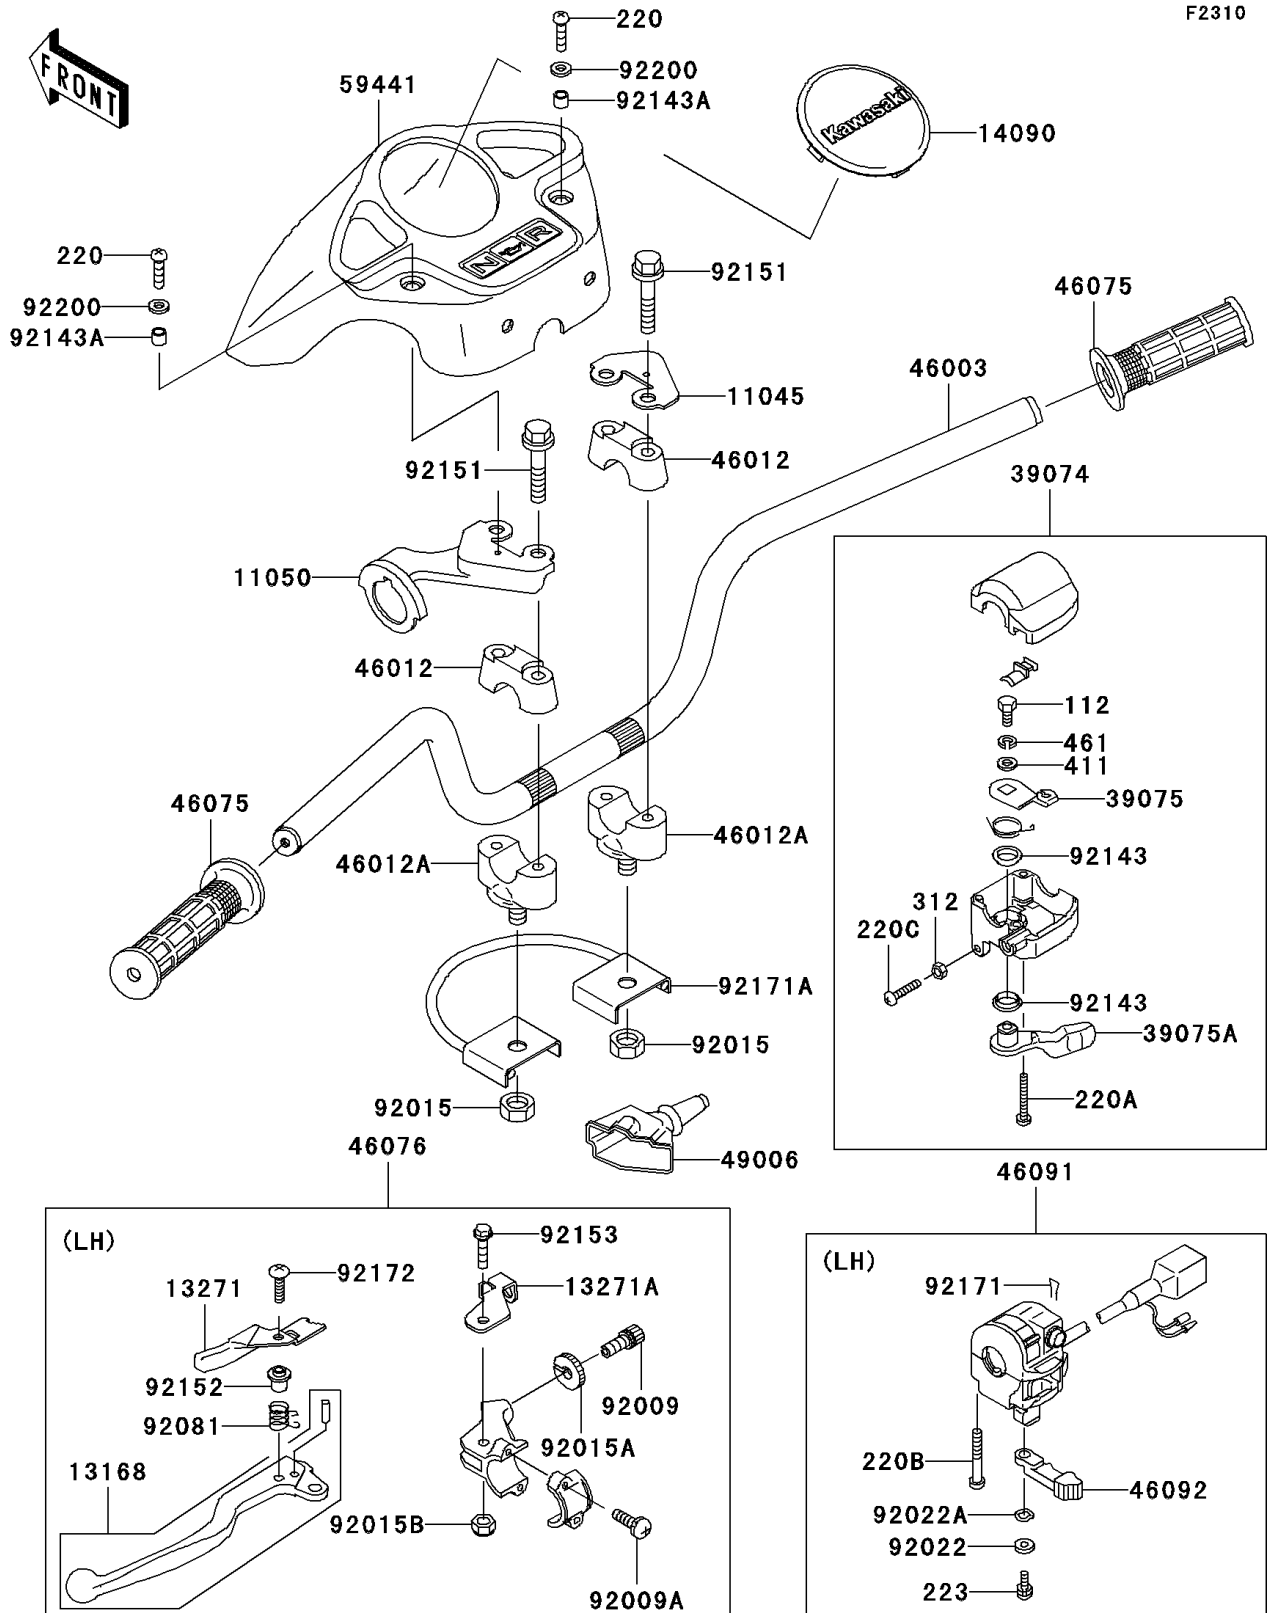

2007 Prairie 360

PARTS DIAGRAM

Handlebar

2007 Prairie 360

PARTS LIST

Handlebar

ITEM NAME

PART NUMBER

QUANTITY
