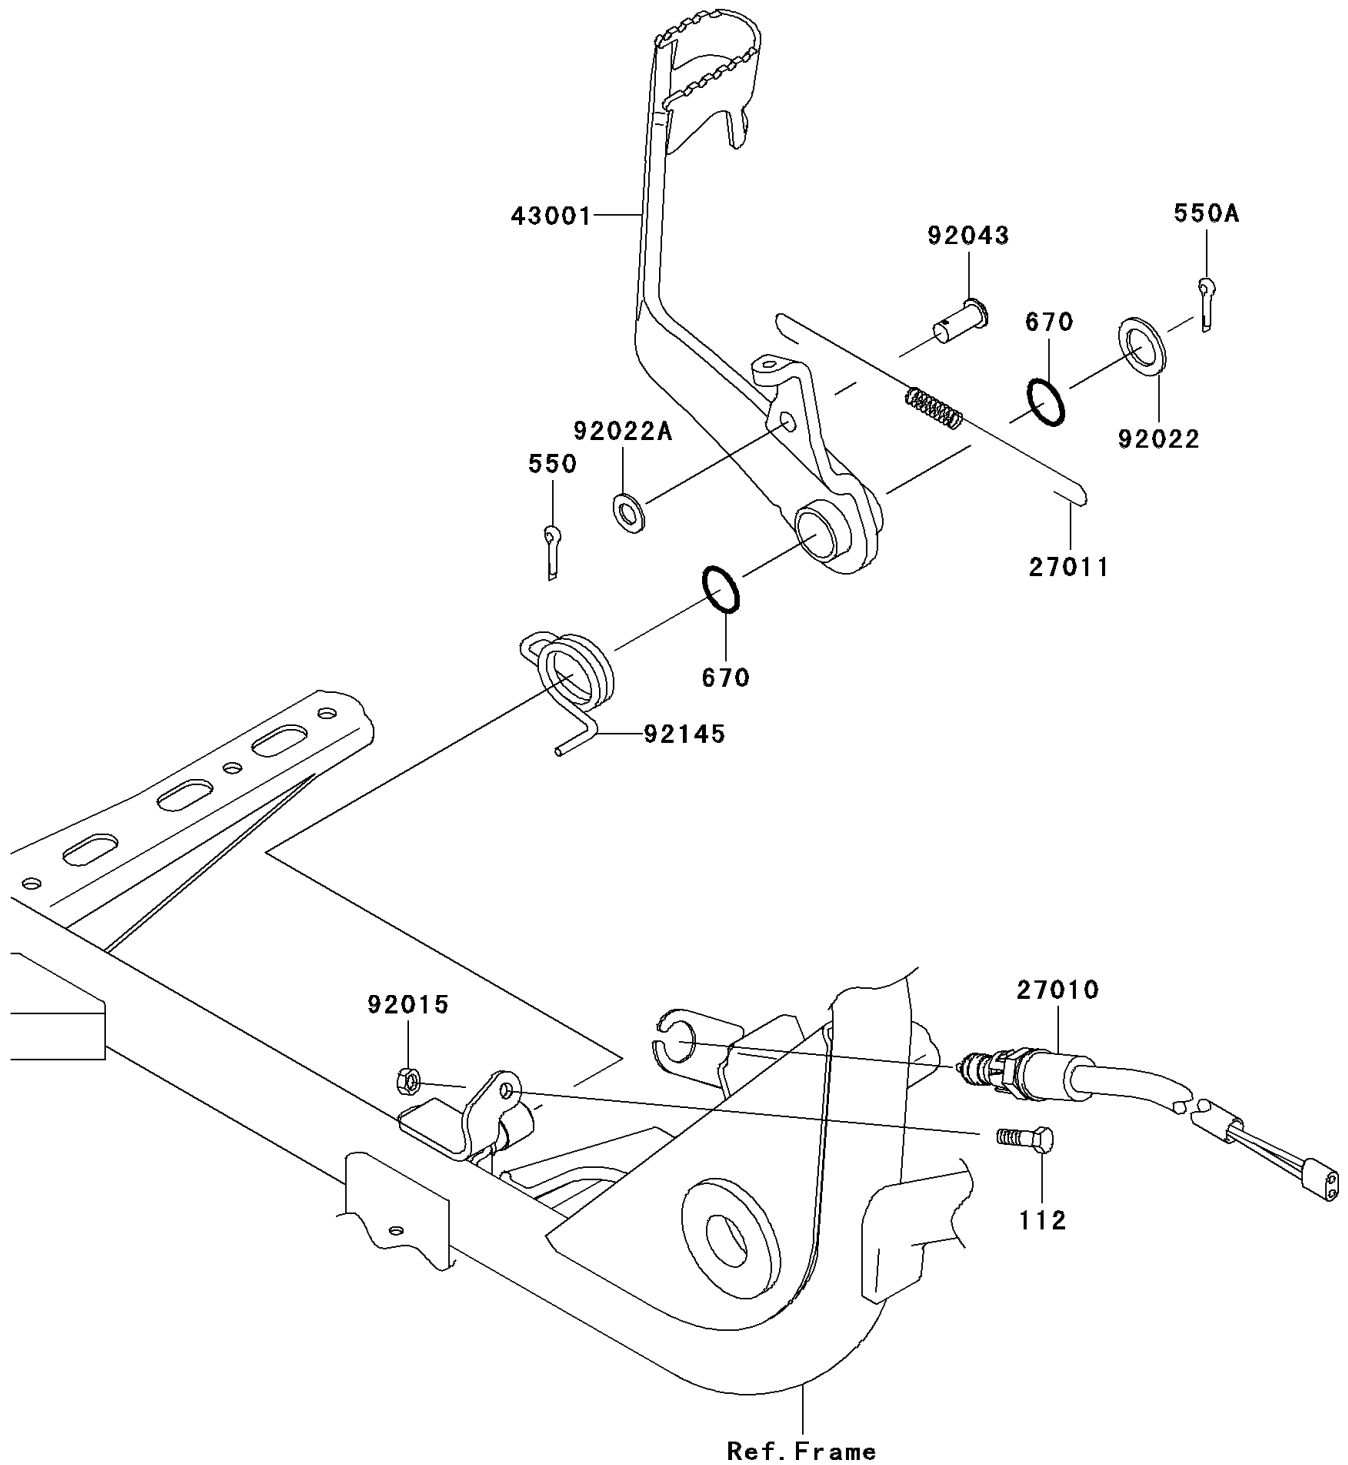

2009 Prairie® 360

PARTS DIAGRAM

Brake Pedal

F2260

2009 Prairie® 360

PARTS LIST

Brake Pedal

ITEM NAME

PART NUMBER

QUANTITY
