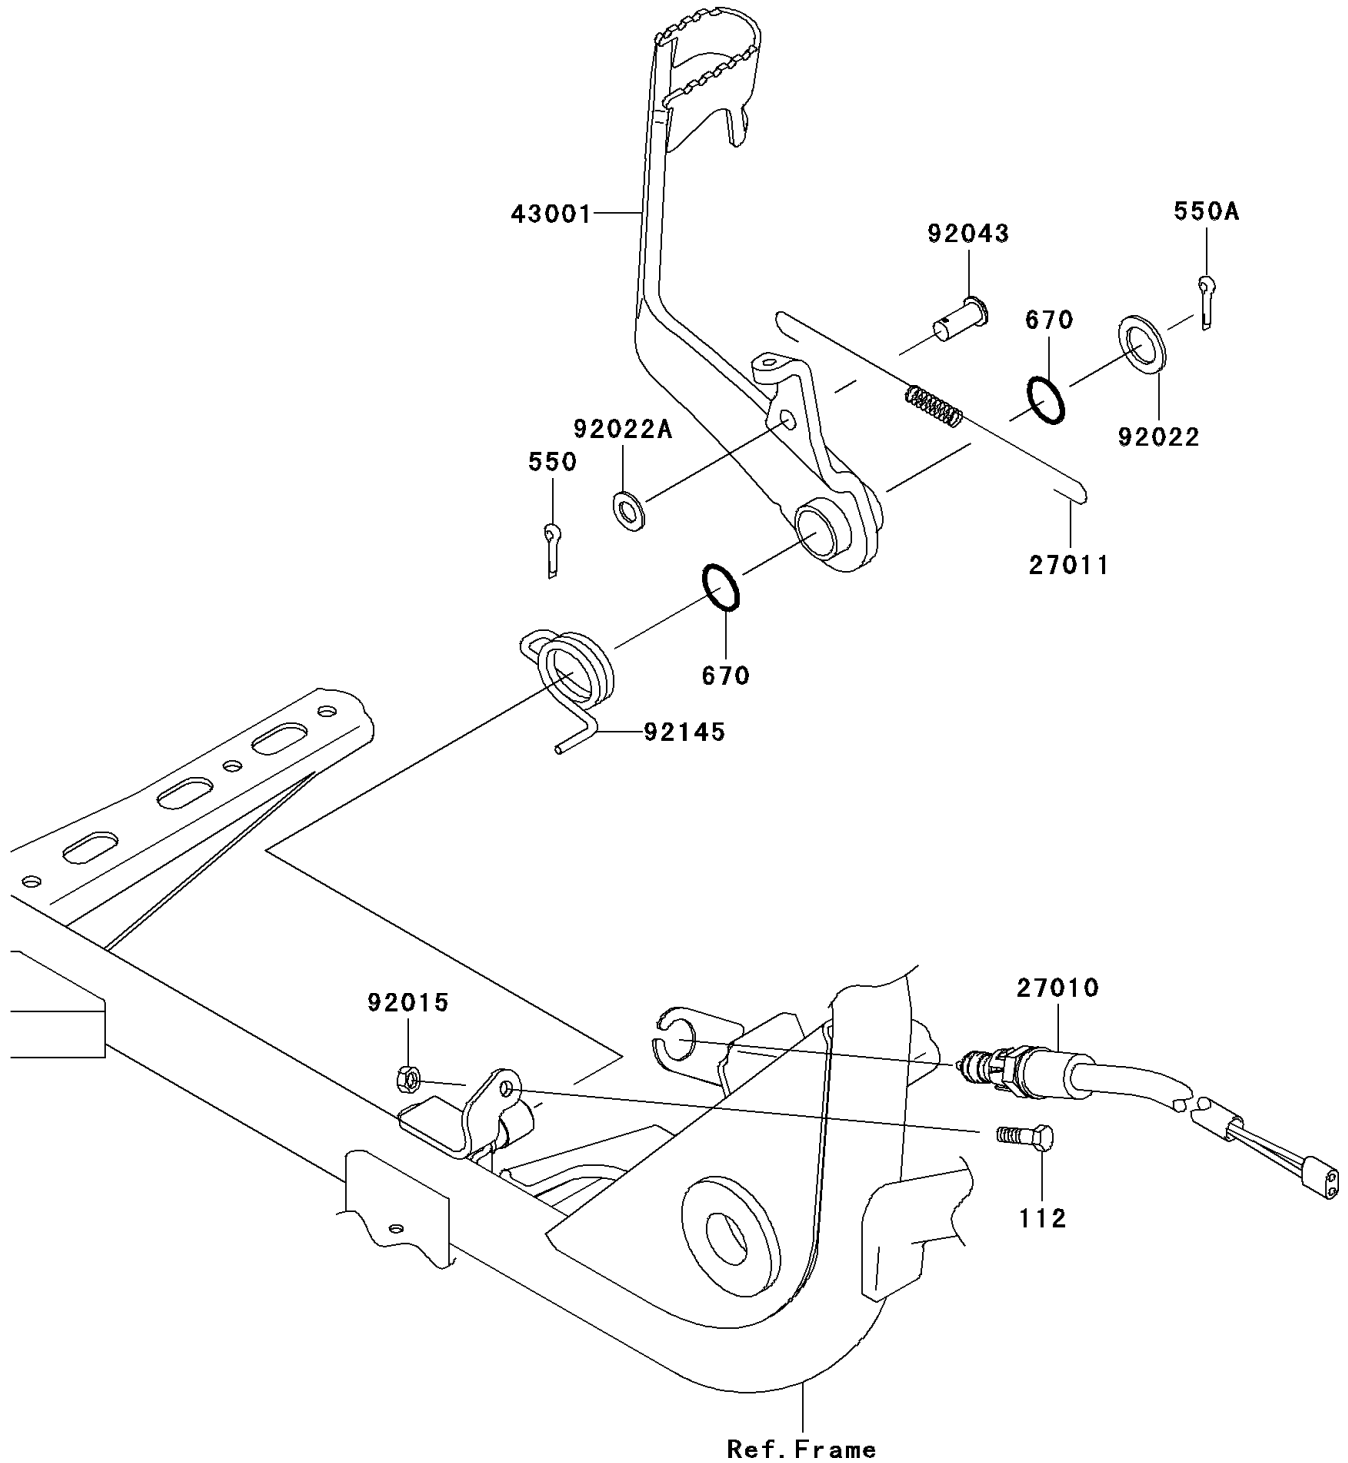

2007 Prairie 360

PARTS DIAGRAM

Brake Pedal

F2260

2007 Prairie 360

PARTS LIST

Brake Pedal

ITEM NAME	PART NUMBER	QUANTITY
BOLT-UPSET,6X22 (Ref # 112)	112AA0622	1
PIN-COTTER,2.0X15 (Ref # 550)	550AA2015	1
PIN-COTTER,2.0X22 (Ref # 550A)	550AA2022	1
O RING,15MM (Ref # 670)	670B2015	2
SWITCH,BRAKE (Ref # 27010)	27010-1494	1
SPRING,BRAKE LAMP SWITCH (Ref # 27011)	27011-015	1
LEVER-BRAKE,PEDAL (Ref # 43001)	43001-7501	1
NUT,6MM (Ref # 92015)	92015-1410	1
WASHER,15.5X24X1.6 (Ref # 92022)	92022-1049	1
WASHER,8.5X16X1.2 (Ref # 92022A)	92022-1582	1
PIN,8X16 (Ref # 92043)	92043-1013	1
SPRING,BRAKE PEDAL RETURN (Ref # 92145)	92145-7503	1