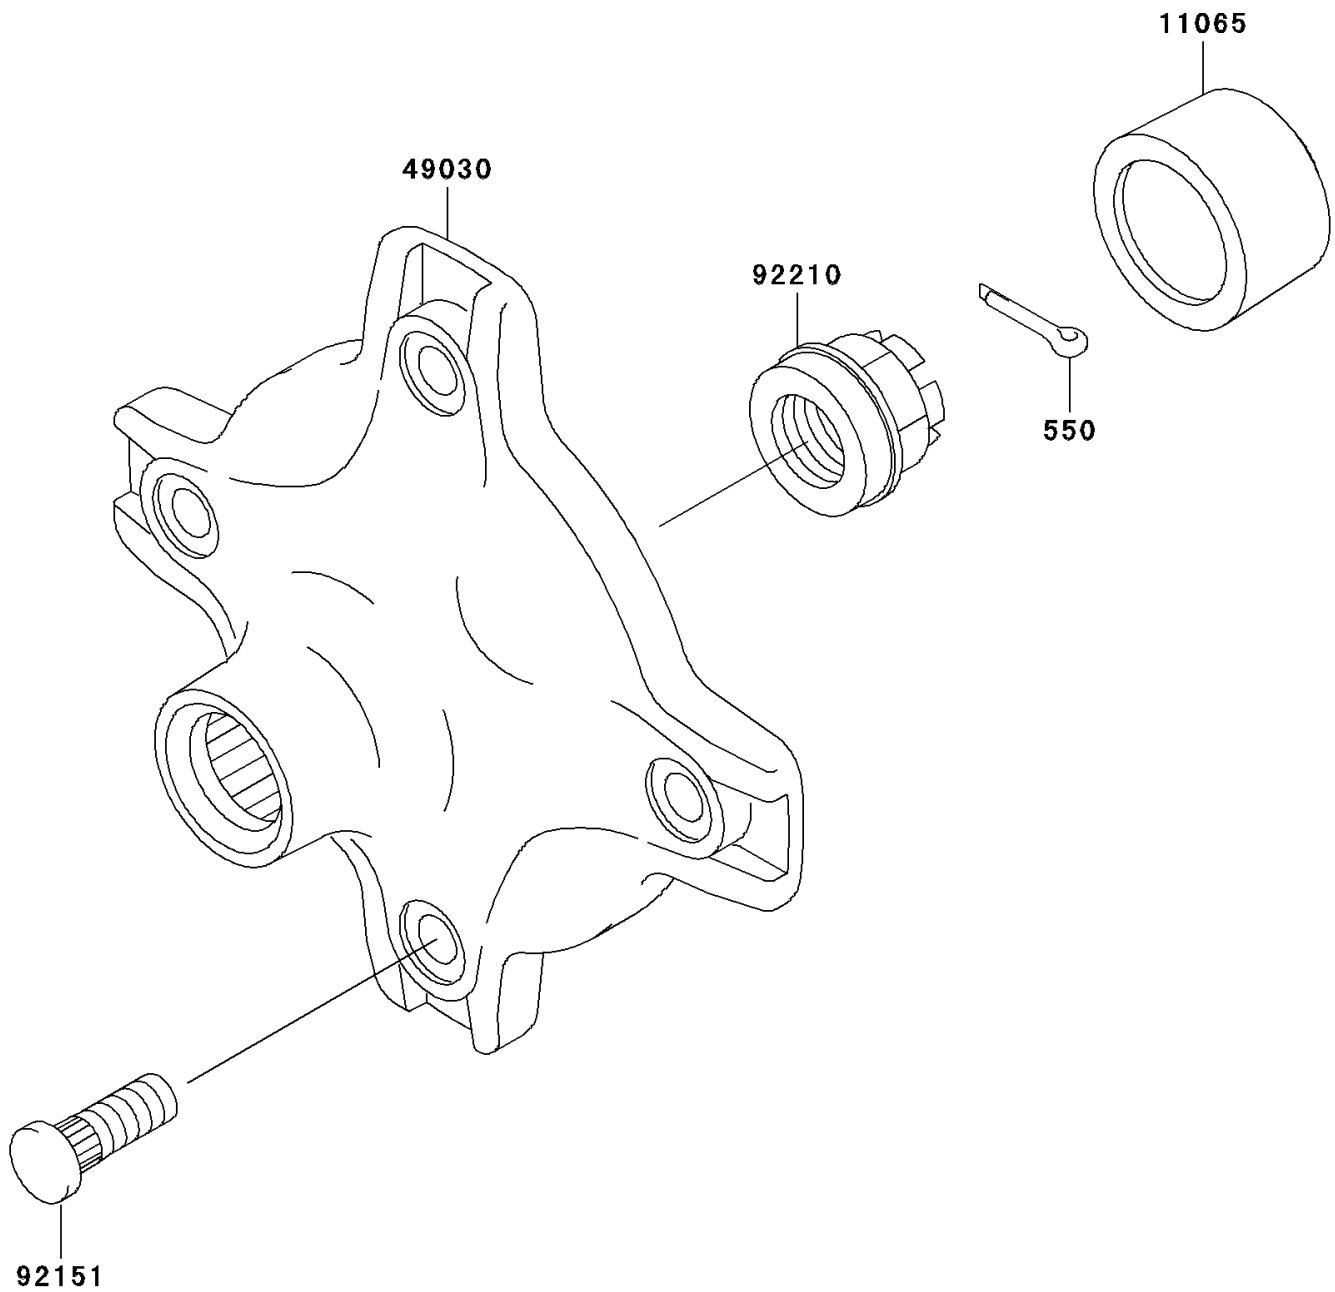

2007 Prairie 360

PARTS DIAGRAM

Rear Hub

F2240

2007 Prairie 360

PARTS LIST

Rear Hub

ITEM NAME

PART NUMBER

QUANTITY
