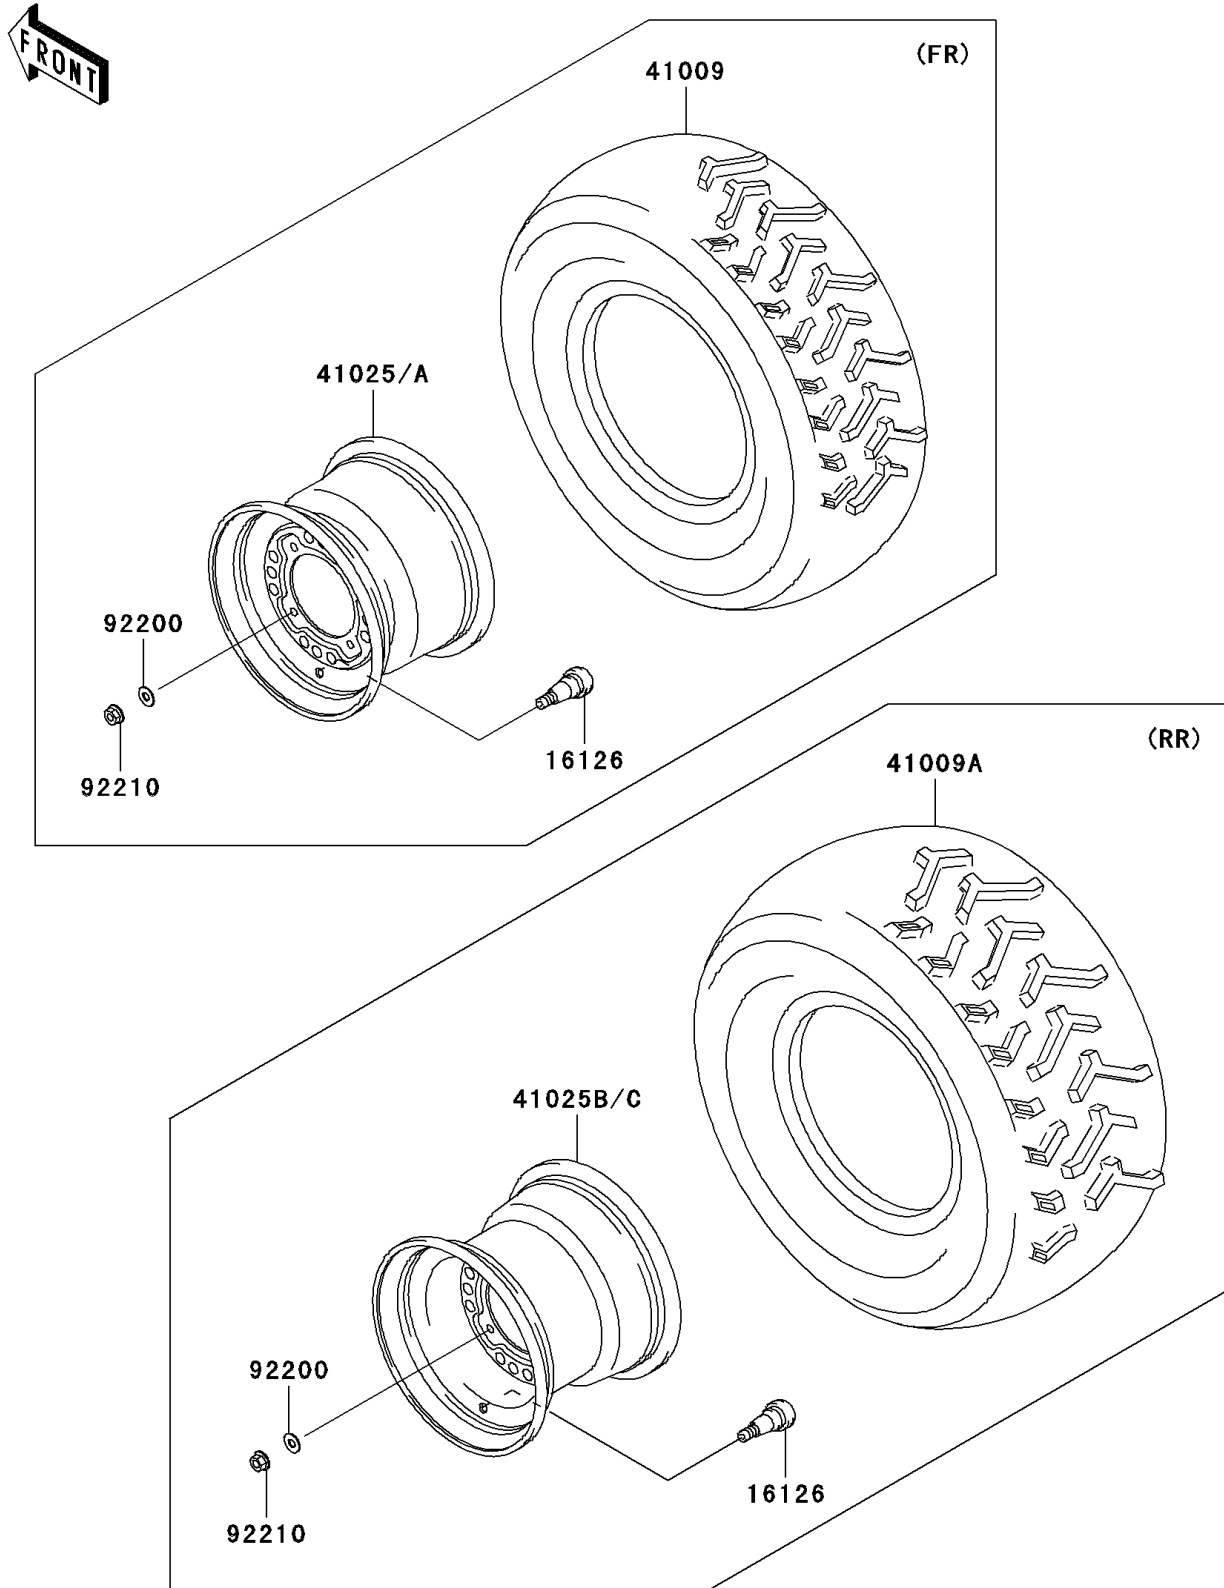

2008 Prairie[®] 360

PARTS DIAGRAM

Wheels/Tires

F2210

2008 Prairie® 360

PARTS LIST

Wheels/Tires

ITEM NAME	PART NUMBER	QUANTITY
VALVE (Ref # 16126)	16126-4001	4
TIRE,FR,AT25X8-12,KT121D (Ref # 41009)	41009-0179	2
TIRE,RR,AT25X10-12,KT405H (Ref # 41009A)	41009-0180	2
RIM,FR,12X6.0,F.S.BLACK (Ref # 41025A)	41025-1313-397	2
RIM,RR,12X7.5AT,F.S.BLACK (Ref # 41025C)	41025-7502-397	2
WASHER,10.5X25X1.6 (Ref # 92200)	92200-1595	16
NUT,FLANGED,10MM (Ref # 92210)	92210-1325	16