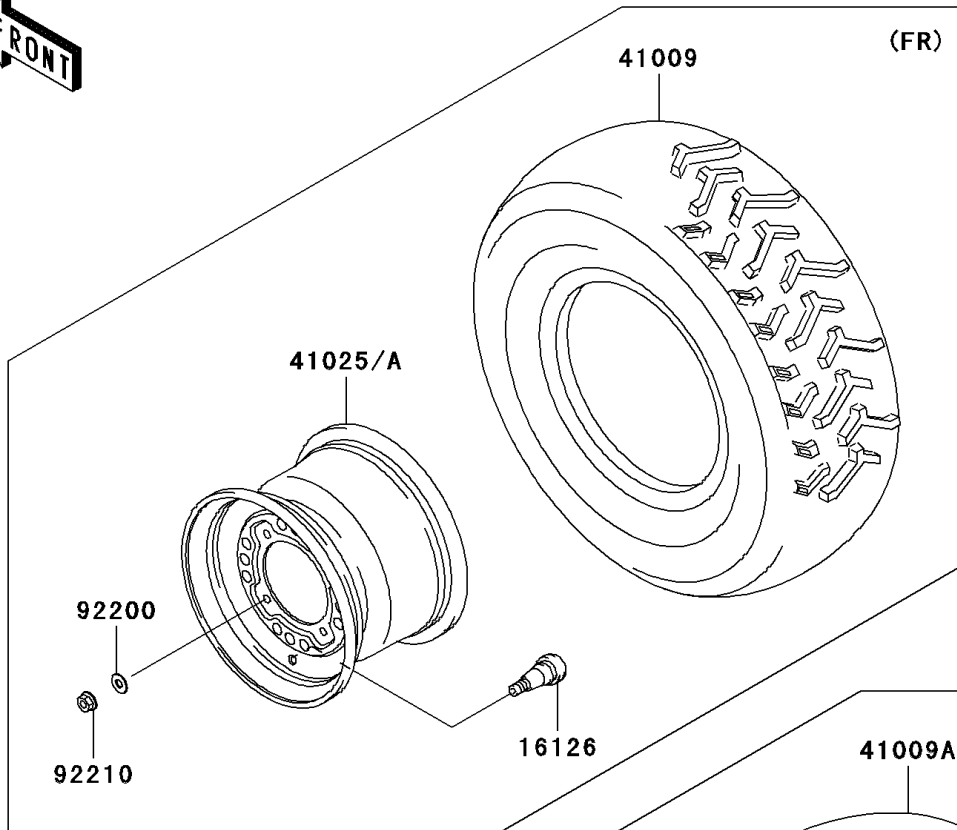

## PARTS DIAGRAM

### Wheels/Tires

F2210

## PARTS LIST

### Wheels/Tires

ITEM NAME	PART NUMBER	QUANTITY
VALVE (Ref # 16126)	16126-4001	4
TIRE,FR,AT25X8-12,KT121D (Ref # 41009)	41009-0179	2
TIRE,RR,AT25X10-12,KT405H (Ref # 41009A)	41009-0180	2
RIM,FR,12X6.0,M.GRAYSTONE (Ref # 41025)	41025-1313-379	2
RIM,RR,12X7.5AT,M.GRAYSTONE (Ref # 41025B)	41025-7502-379	2
WASHER,10.5X25X1.6 (Ref # 92200)	92200-1595	16
NUT,FLANGED,10MM (Ref # 92210)	92210-1325	16