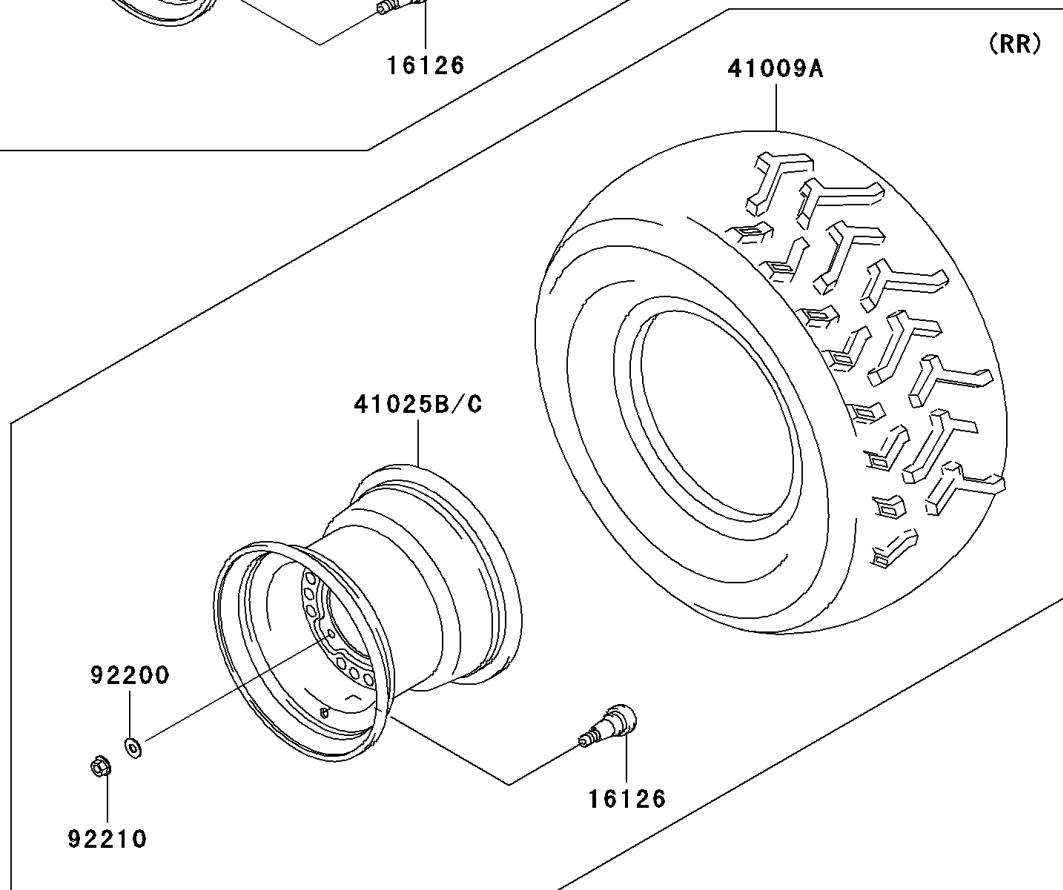

## PARTS DIAGRAM

### Wheels/Tires

F2210

## PARTS LIST

### Wheels/Tires

ITEM NAME	PART NUMBER	QUANTITY
VALVE (Ref # 16126)	16126-4001	4
TIRE,FR,AT25X8-12,KT121D (Ref # 41009)	41009-0179	2
TIRE,RR,AT25X10-12,KT405H (Ref # 41009A)	41009-0180	2
RIM,FR,12X6.0,M.GRAYSTONE (Ref # 41025)	41025-1313-379	2
RIM,RR,12X7.5AT,M.GRAYSTONE (Ref # 41025B)	41025-7502-379	2
WASHER,10.5X25X1.6 (Ref # 92200)	92200-1595	16
NUT,FLANGED,10MM (Ref # 92210)	92210-1325	16