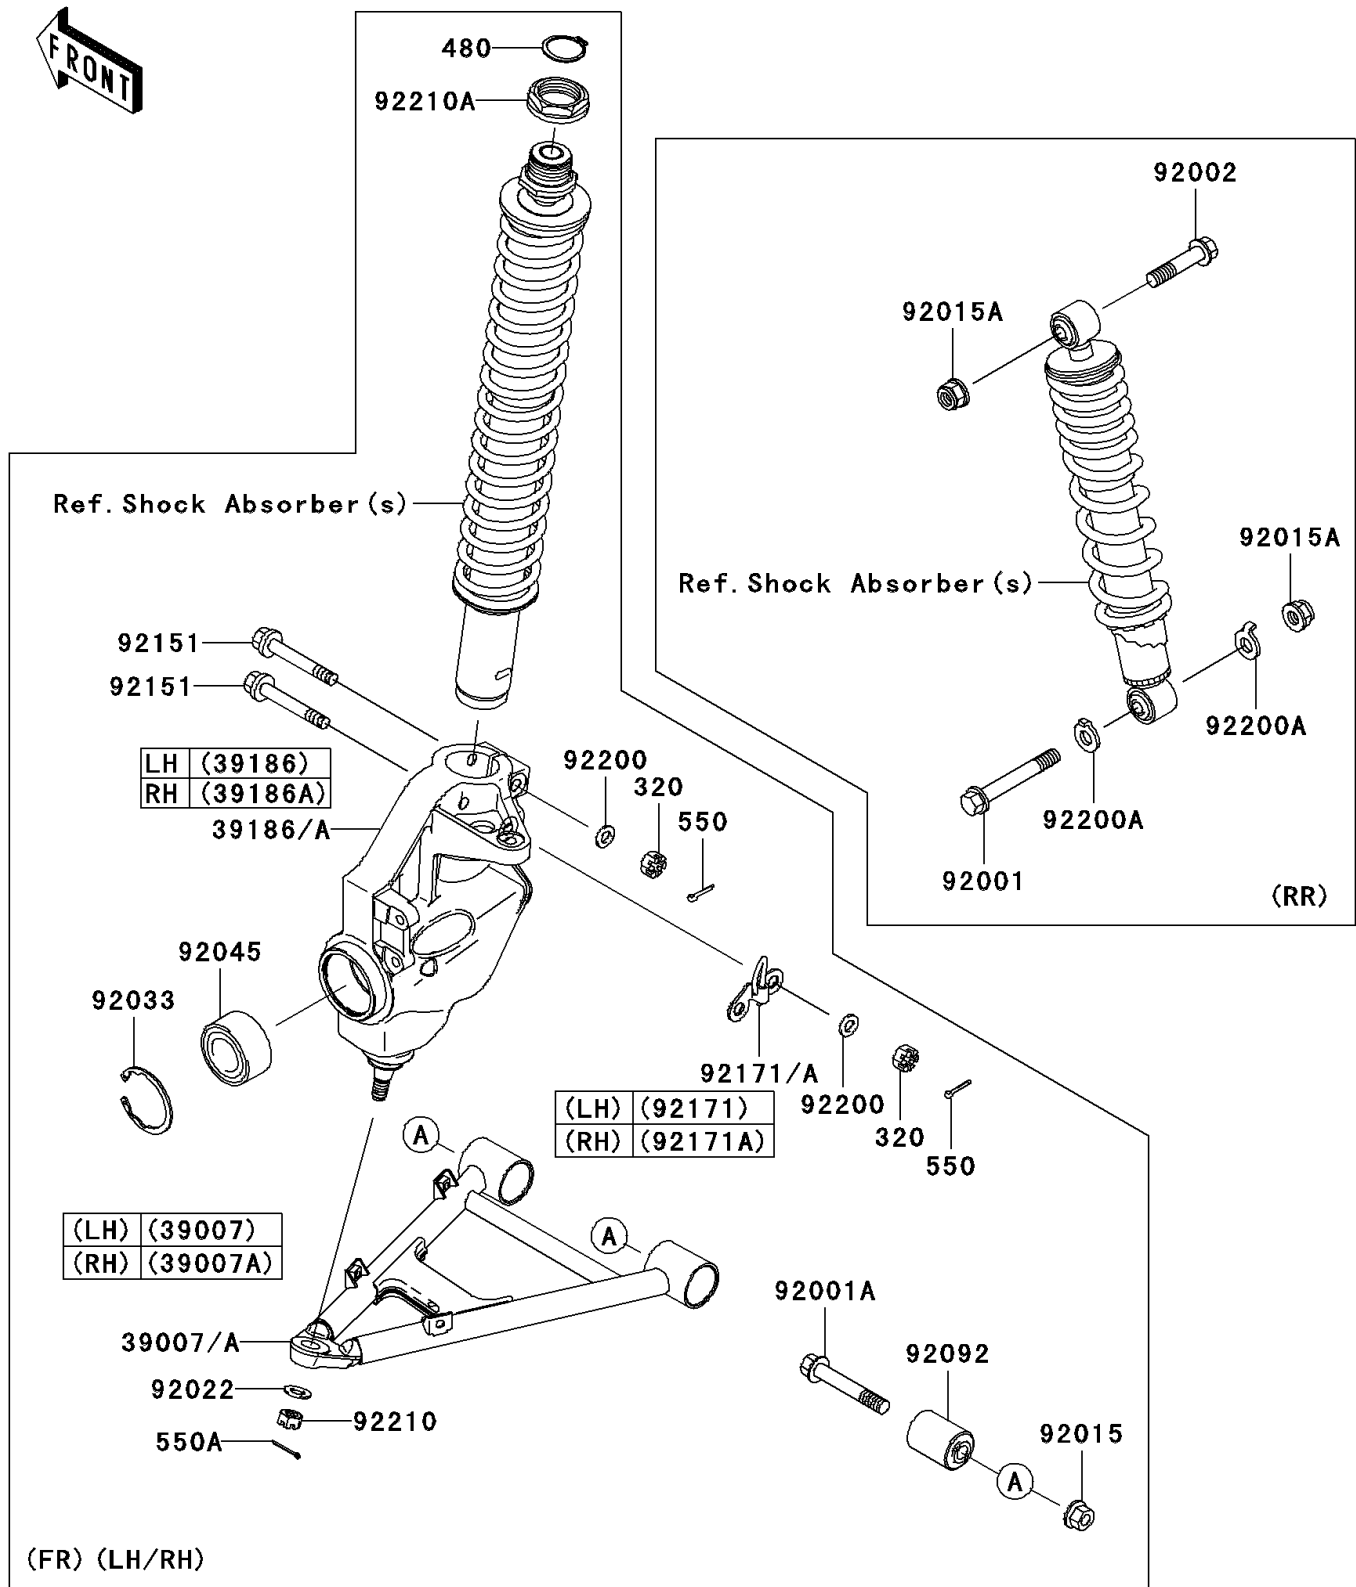

2007 Prairie 360

PARTS DIAGRAM

Suspension

F2150

2007 Prairie 360

PARTS LIST

Suspension

ITEM NAME

PART NUMBER

QUANTITY
