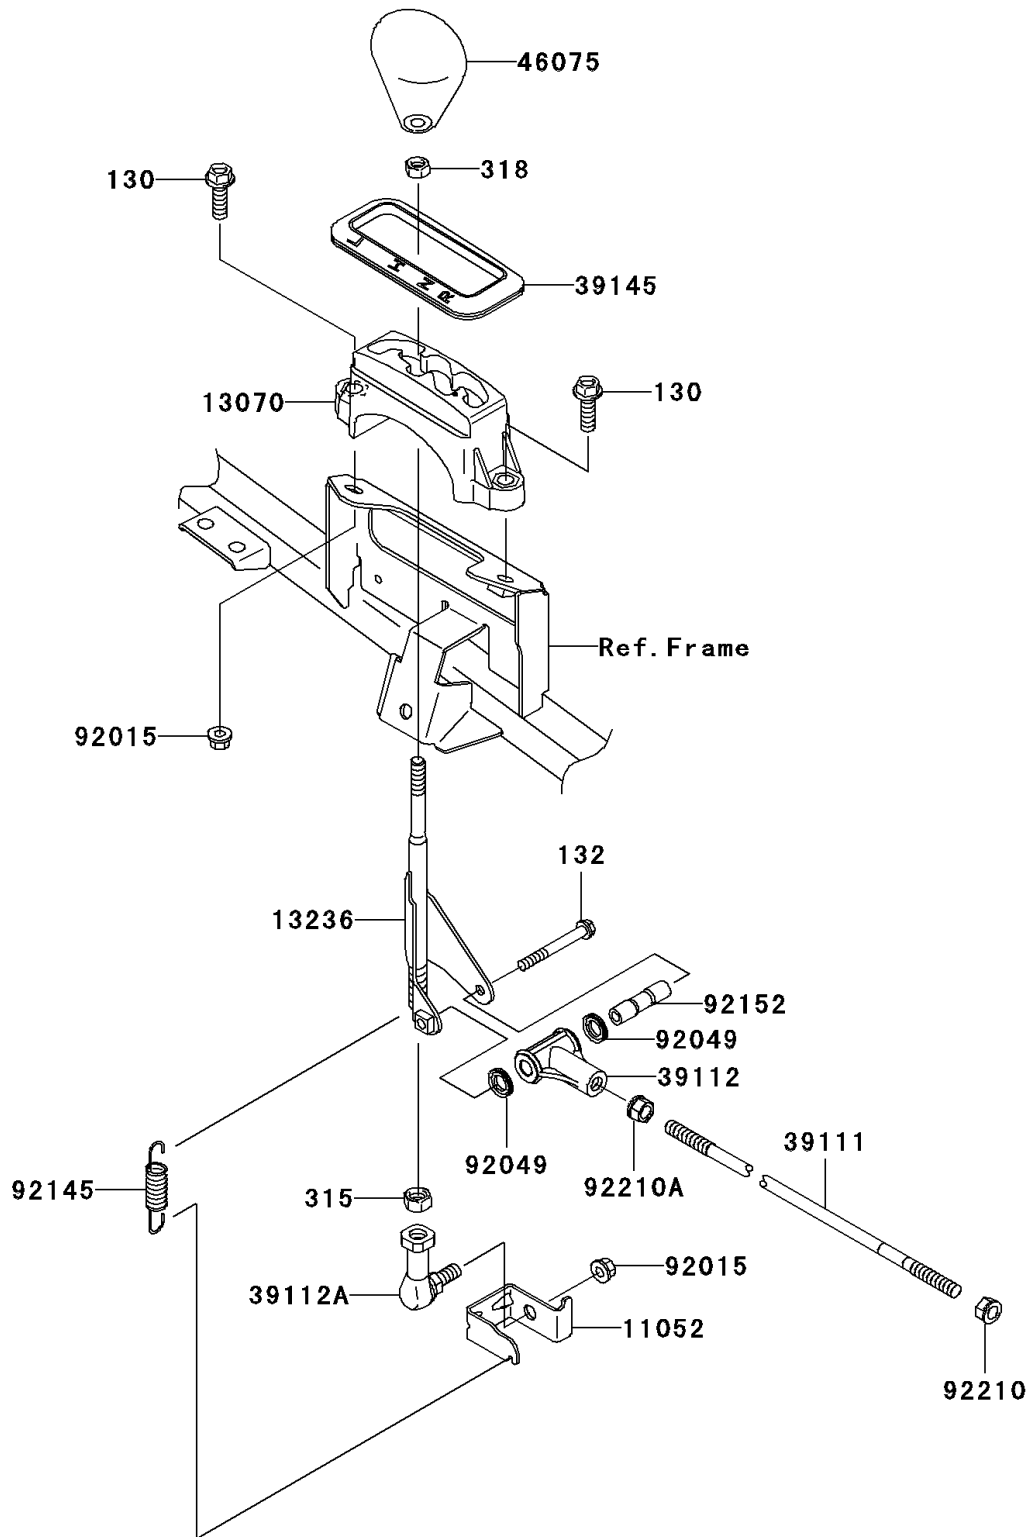

2007 Prairie 360

PARTS DIAGRAM

Control

E7110

2007 Prairie 360

PARTS LIST

Control

ITEM NAME

PART NUMBER

QUANTITY
