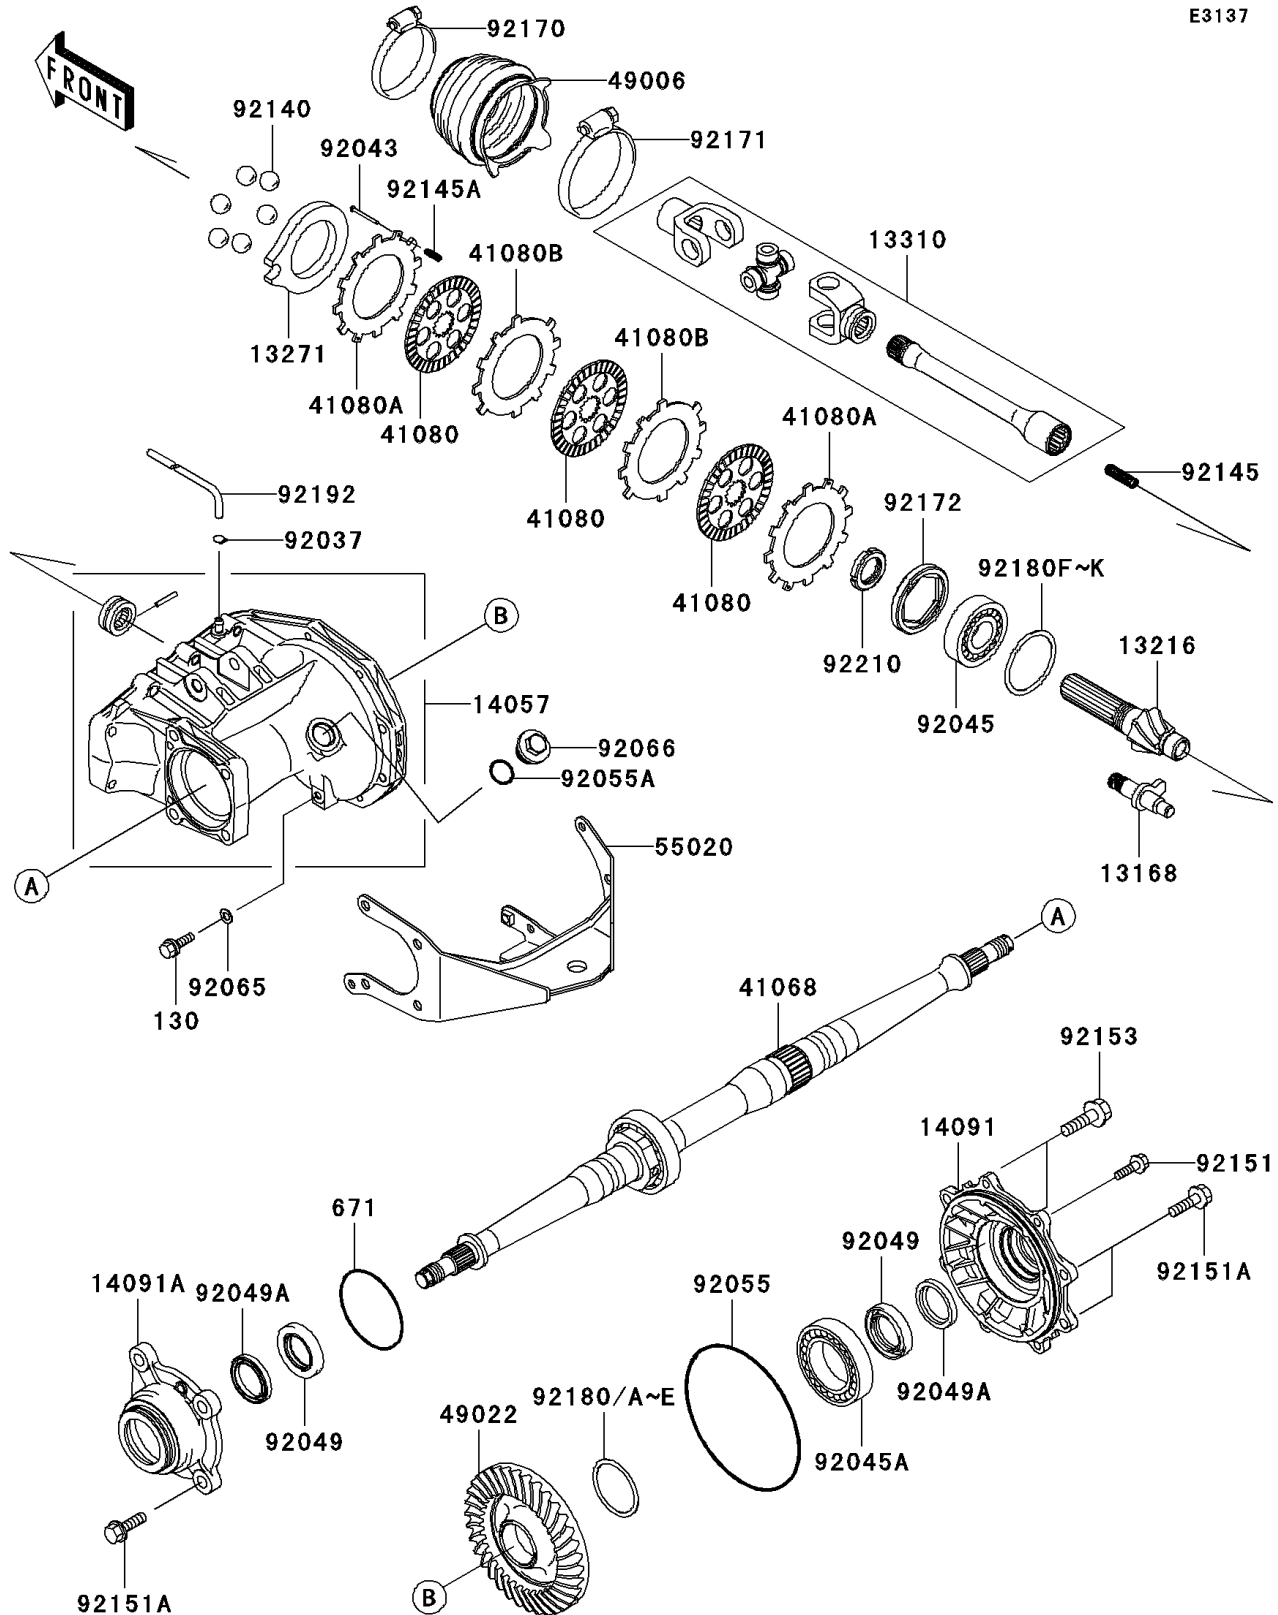

2007 Prairie 360

PARTS DIAGRAM

Drive Shaft-Rear

E3137

2007 Prairie 360

PARTS LIST

Drive Shaft-Rear

ITEM NAME

PART NUMBER

QUANTITY
