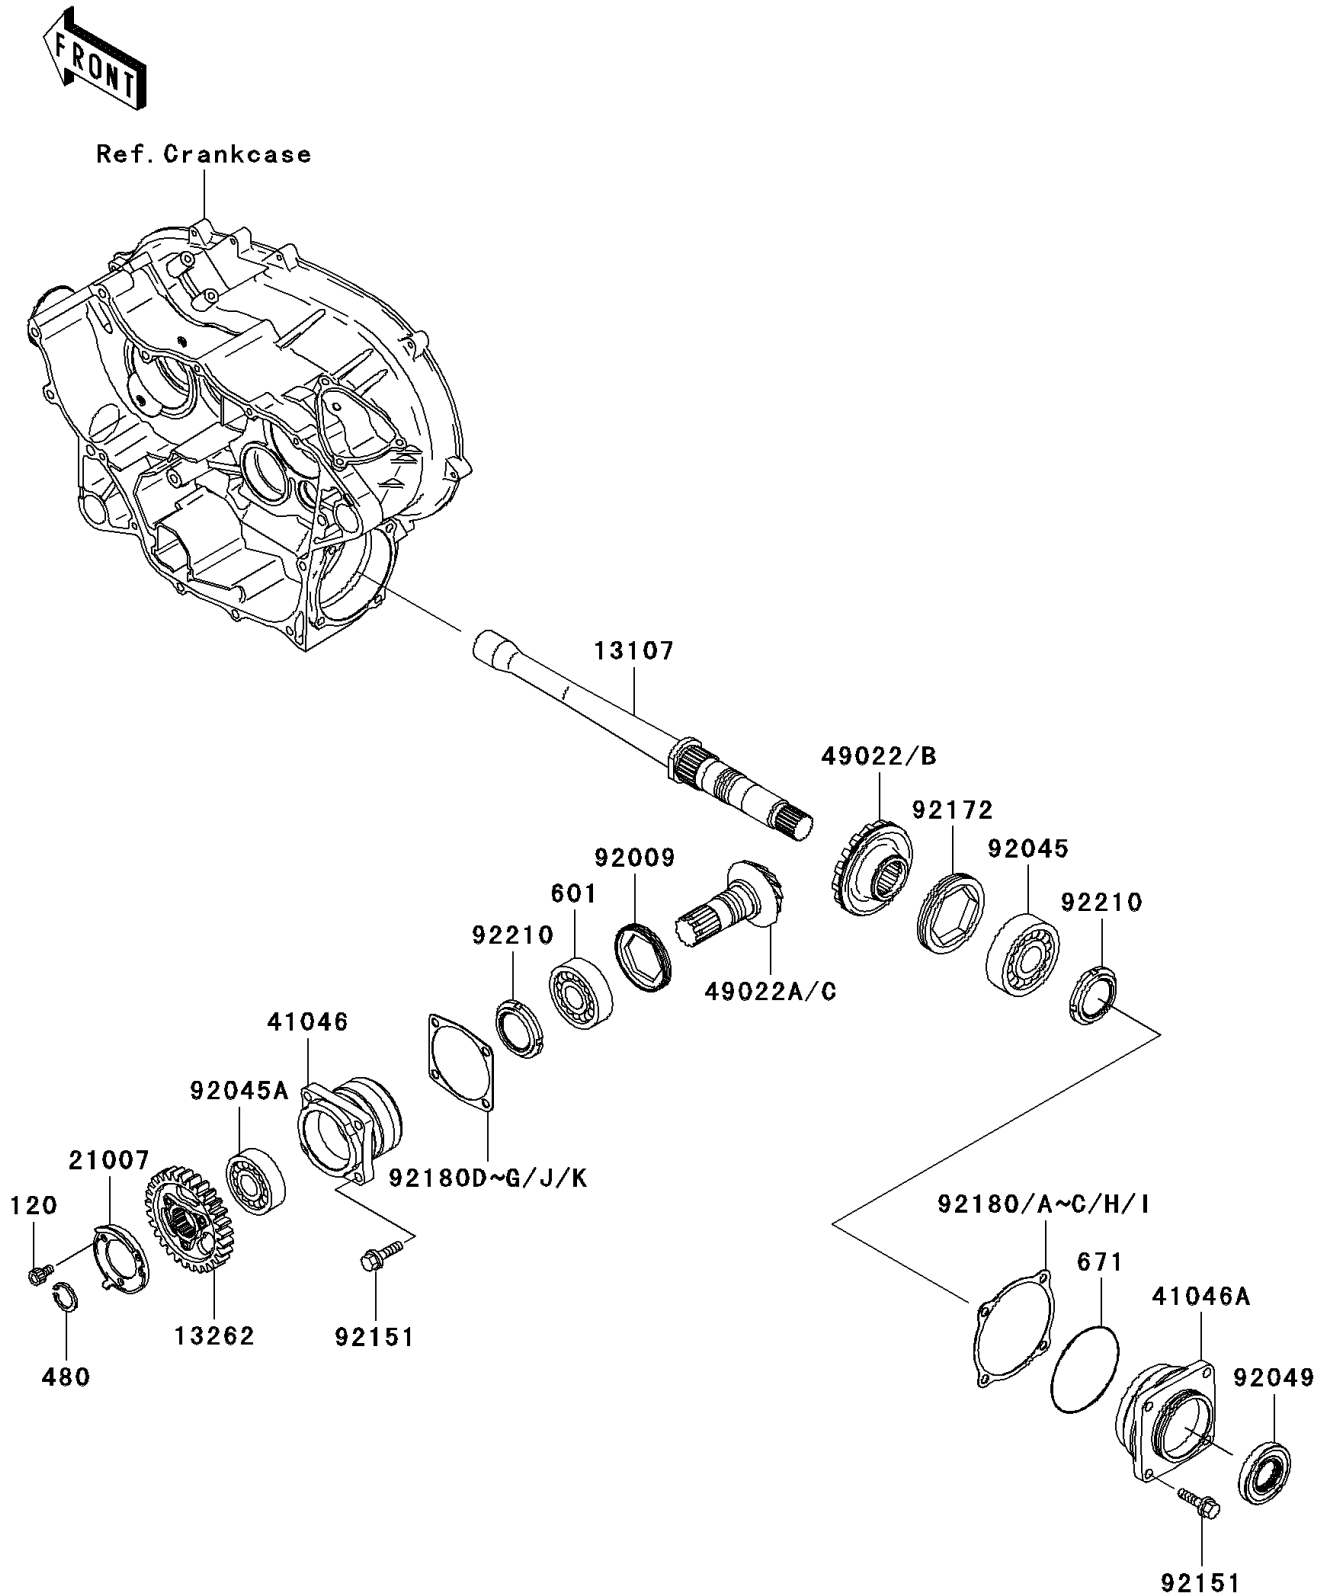

2006 Prairie 360

PARTS DIAGRAM

Front Bevel Gear

E3131

2006 Prairie 360

PARTS LIST

Front Bevel Gear

ITEM NAME

PART NUMBER

QUANTITY
