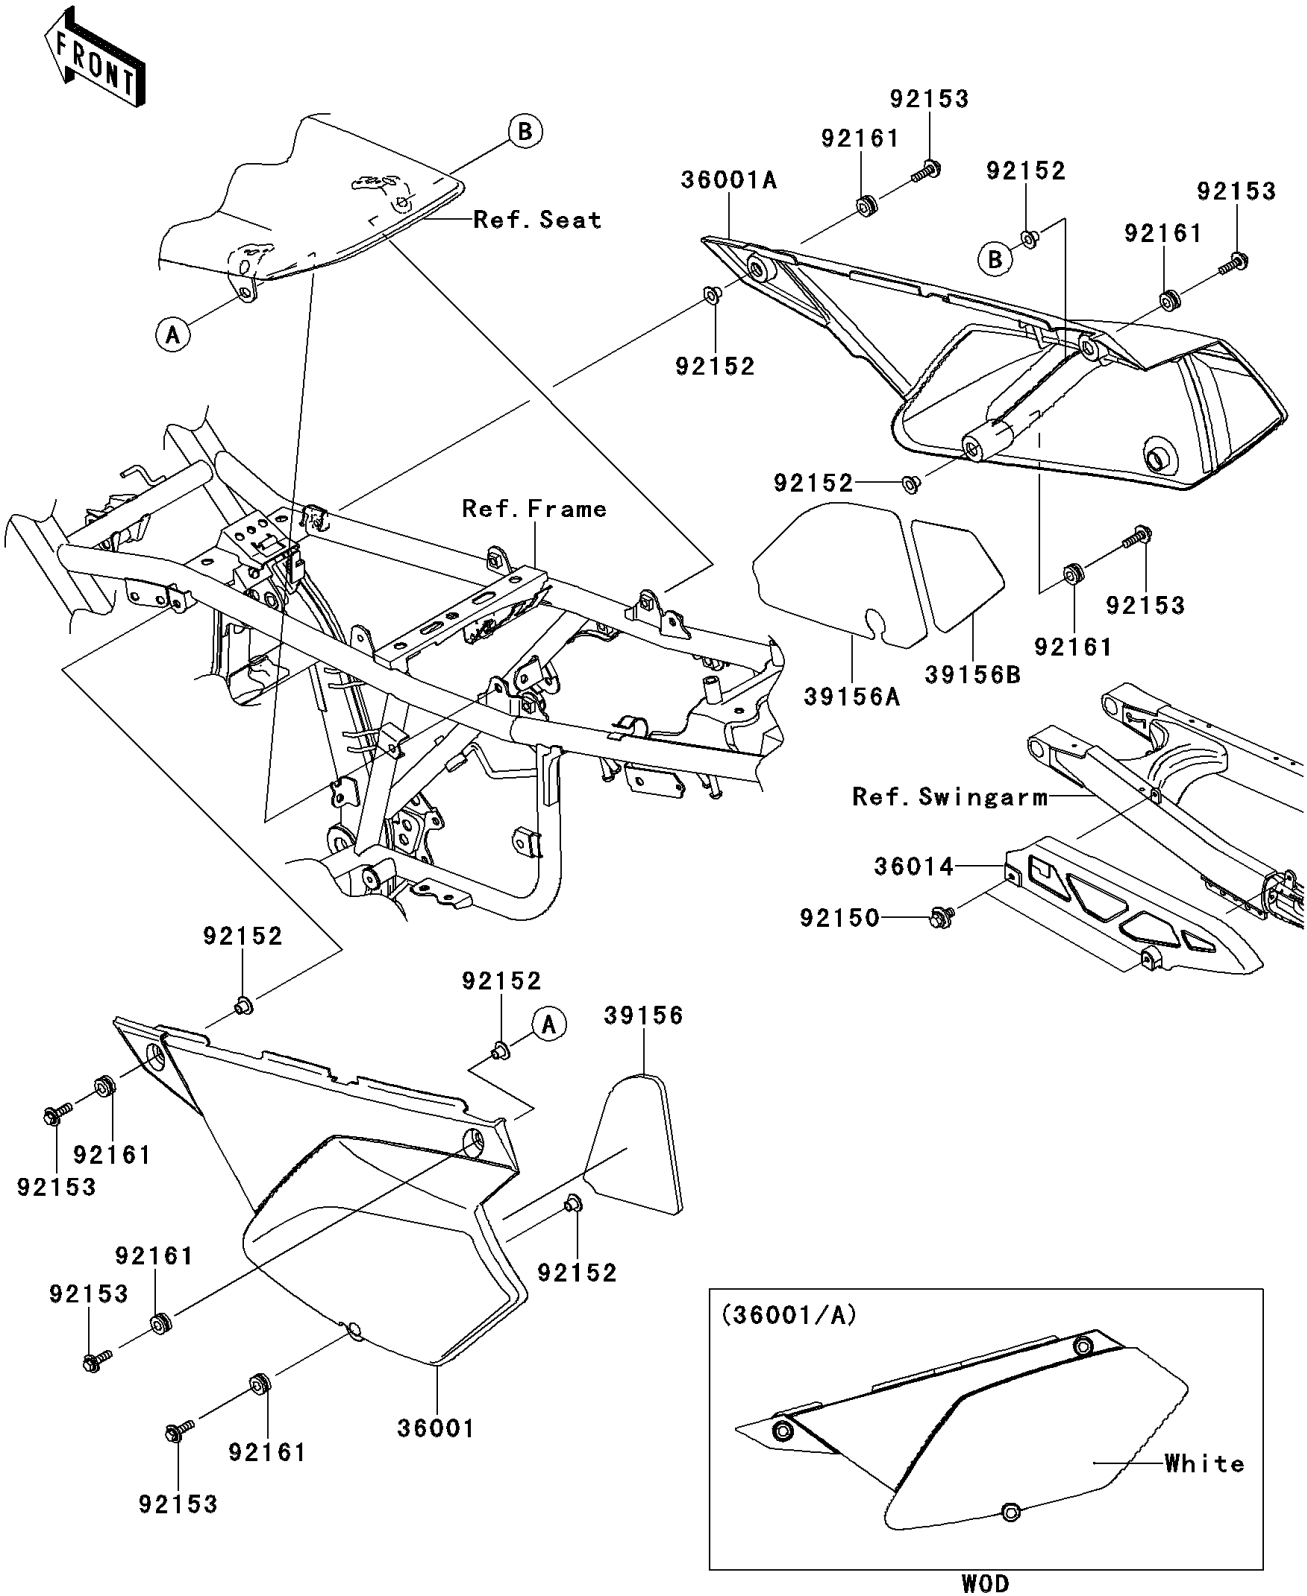

2014 KLX[®] 250S

PARTS DIAGRAM

Side Covers/Chain Cover

F2610

2014 KLX[®] 250S

PARTS LIST

Side Covers/Chain Cover

ITEM NAME	PART NUMBER	QUANTITY
COVER-SIDE,LH,B.WHITE (Ref # 36001)	36001-0173-266	1
COVER-SIDE,RH,B.WHITE (Ref # 36001A)	36001-0175-266	1
CASE-CHAIN (Ref # 36014)	36014-0050	1
PAD,SIDE COVER,LH (Ref # 39156)	39156-0197	1
PAD,SIDE COVER,RH (Ref # 39156A)	39156-0198	1
PAD,SIDE COVER,RH (Ref # 39156B)	39156-0199	1
BOLT,6X12 (Ref # 92150)	92150-1435	2
COLLAR,6.3X8.3X9.2 (Ref # 92152)	92152-0237	6
BOLT,FLANGED,6X22 (Ref # 92153)	92153-0950	6
DAMPER (Ref # 92161)	92161-0685	6