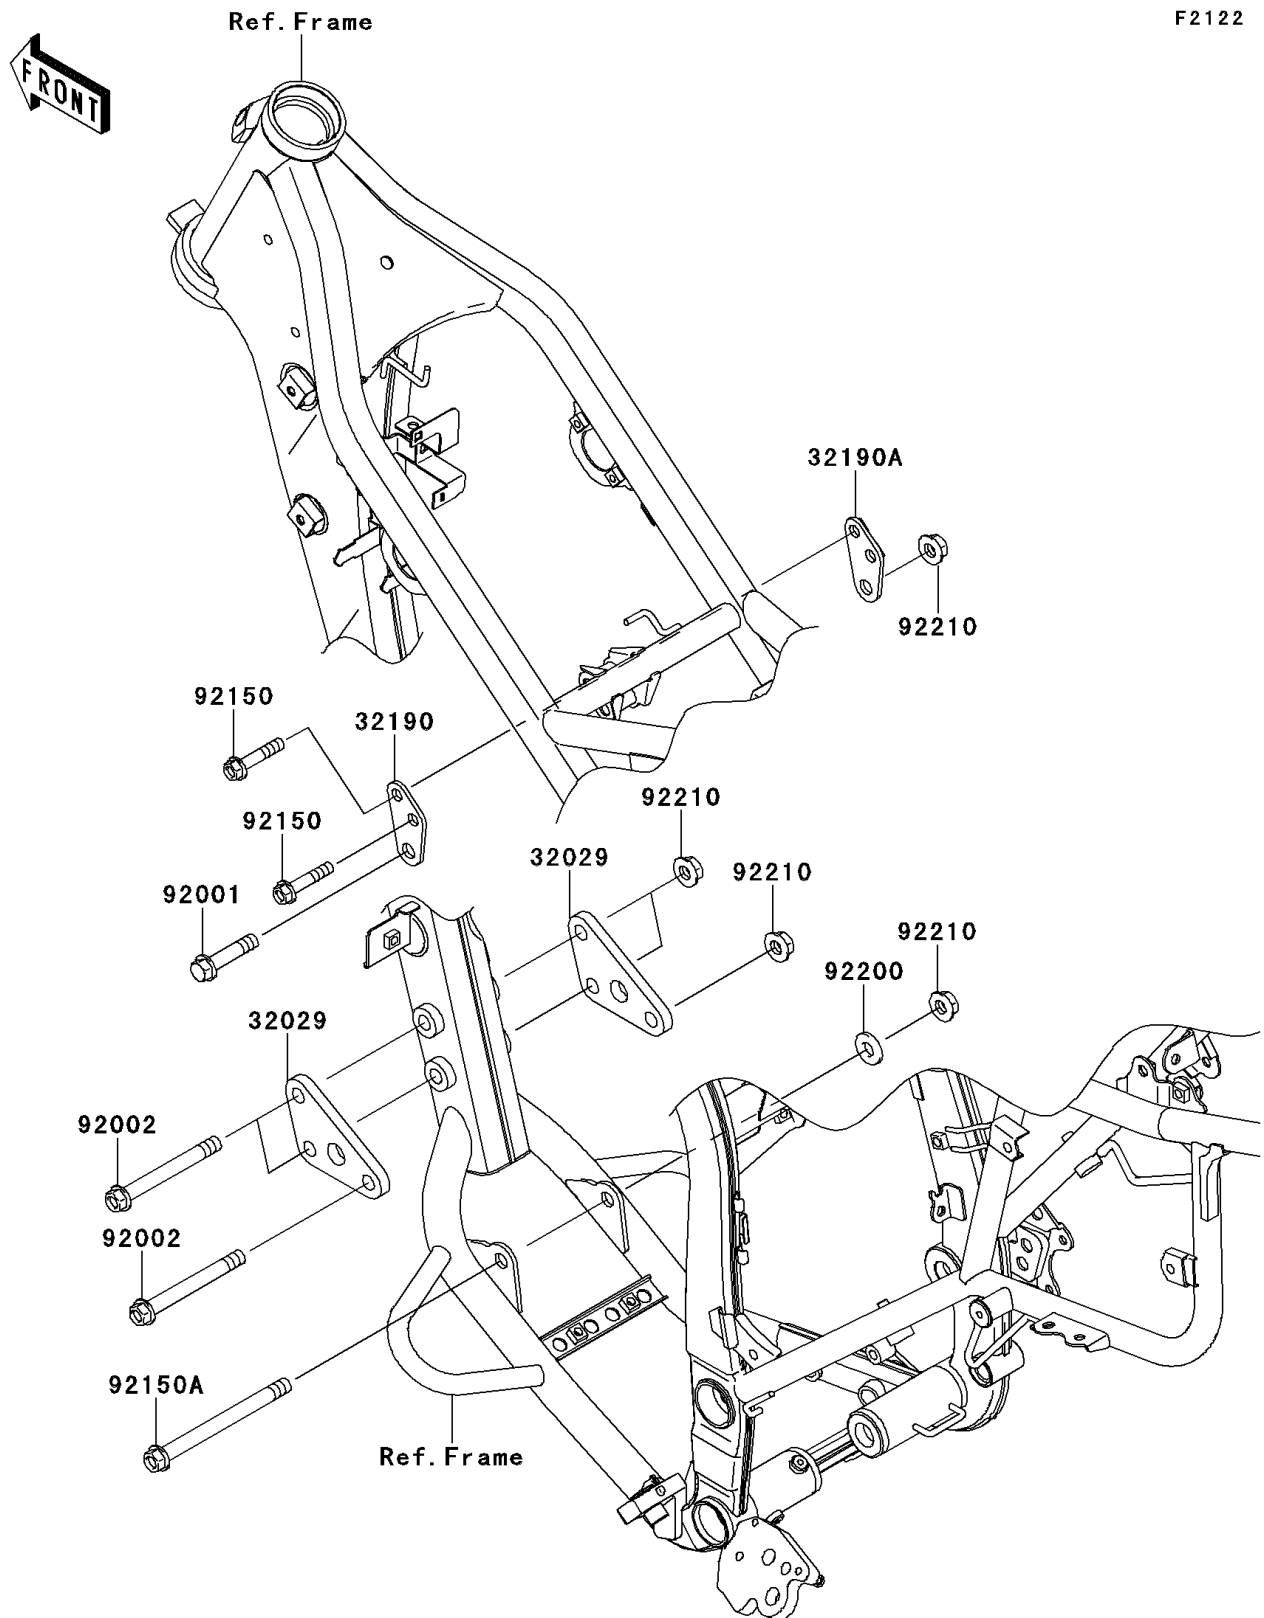

2014 KLX[®] 250S

PARTS DIAGRAM

Engine Mount

F2122

2014 KLX[®] 250S

PARTS LIST

Engine Mount

ITEM NAME	PART NUMBER	QUANTITY
BRACKET-ENGINE,FR (Ref # 32029)	32029-1855	2
BRACKET-ENGINE,HEAD,LH (Ref # 32190)	32190-0416	1
BRACKET-ENGINE,HEAD,RH (Ref # 32190A)	32190-0417	1
BOLT,FLANGED,10X44 (Ref # 92001)	92001-1499	1
BOLT,10X90 (Ref # 92002)	92002-1674	3
BOLT,FLANGED,8X40 (Ref # 92150)	92150-1168	2
BOLT,FLANGED,10X120 (Ref # 92150A)	92150-1642	1
WASHER,10.2X23.0X2.5 (Ref # 92200)	92200-0211	1
NUT,LOCK,FLANGED,10MM (Ref # 92210)	92210-1080	5