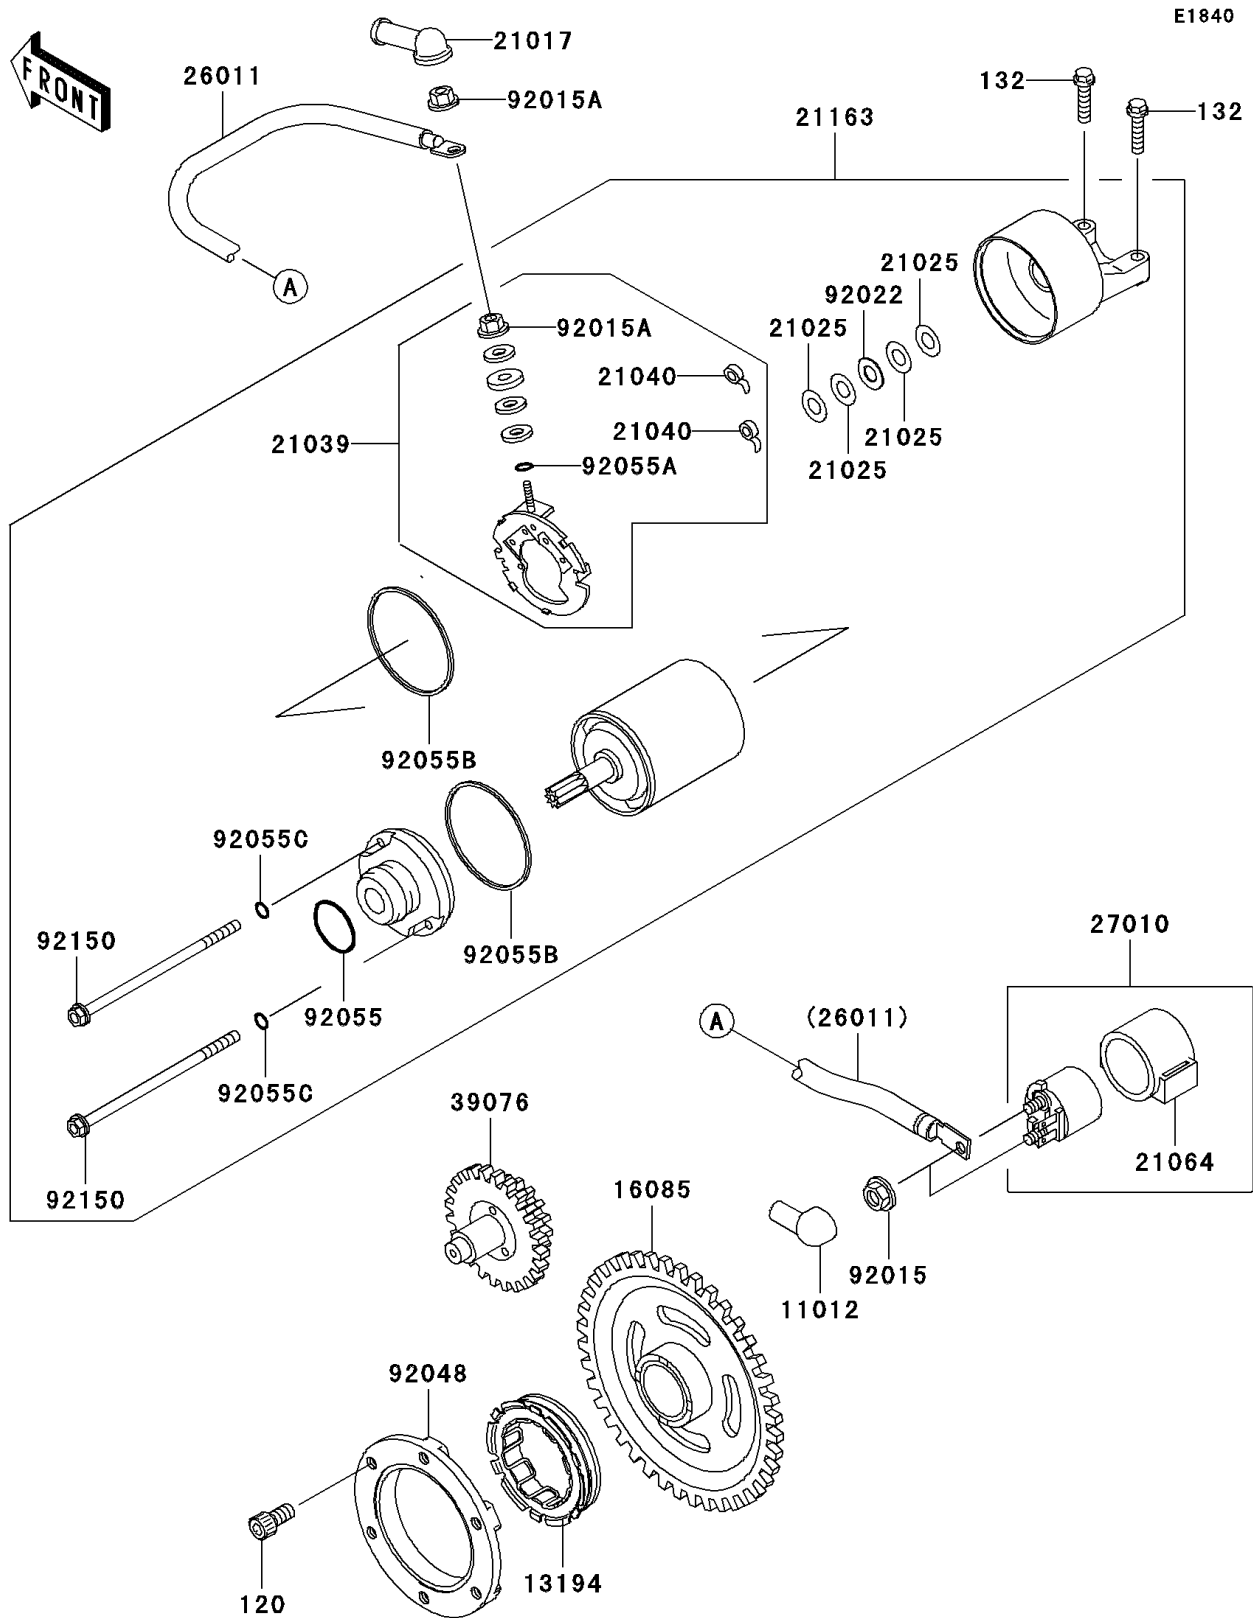

2007 Prairie 360

PARTS DIAGRAM

Starter Motor(B6F?B8F)

2007 Prairie 360

PARTS LIST

Starter Motor(B6F?B8F)

ITEM NAME

PART NUMBER

QUANTITY
