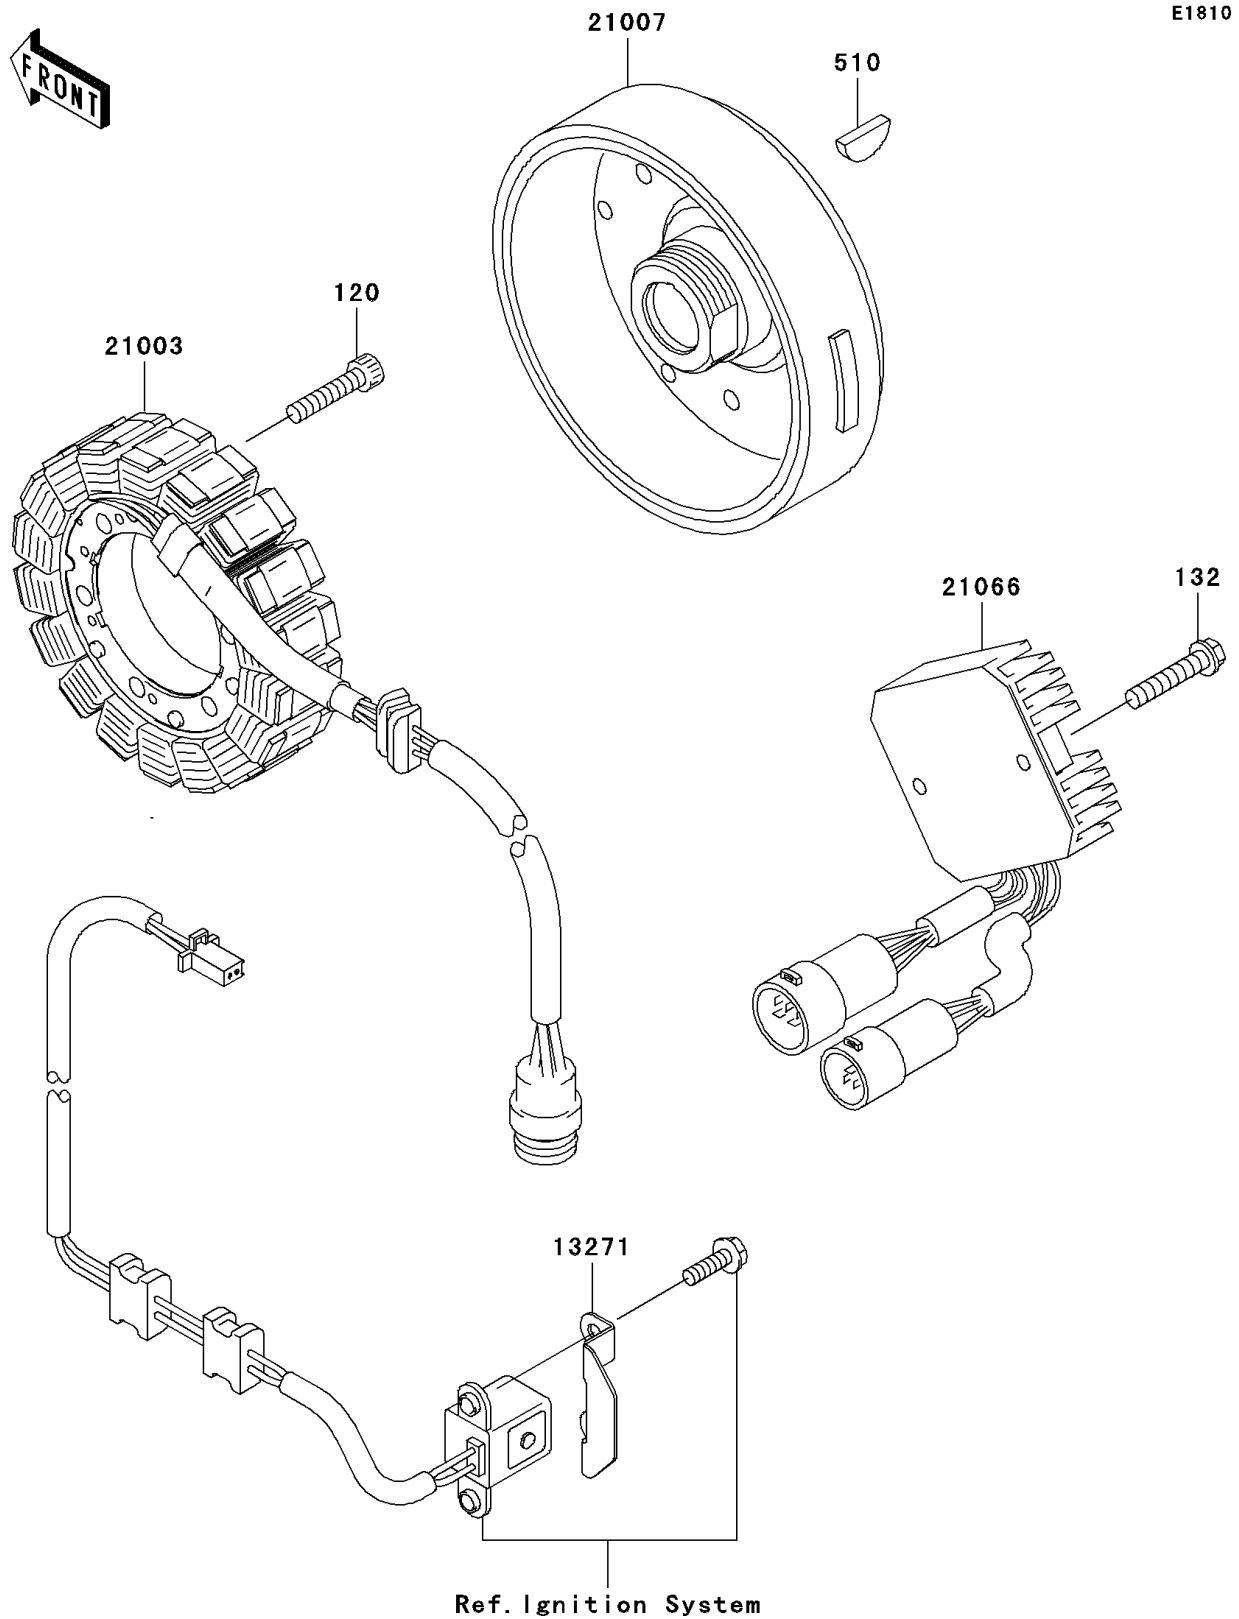

2007 Prairie 360

PARTS DIAGRAM

Generator