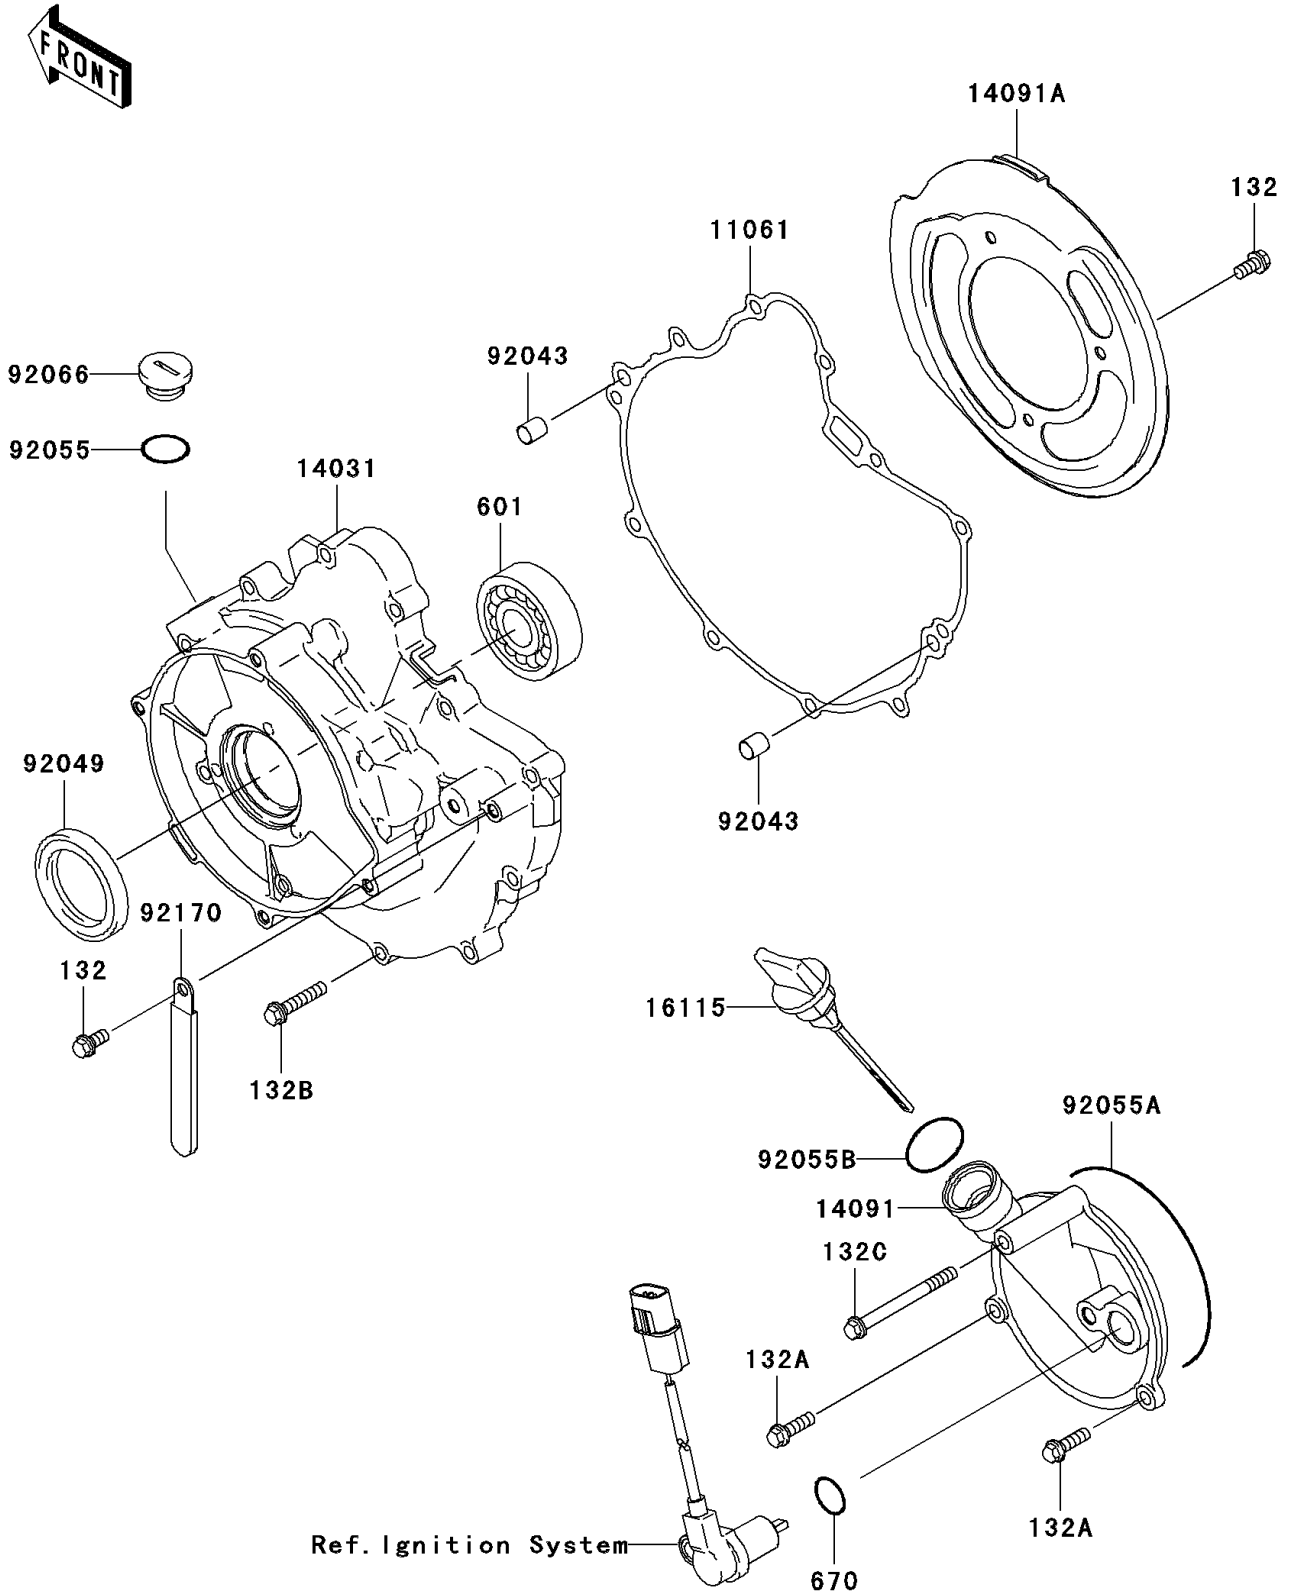

2007 Prairie 360

PARTS DIAGRAM

Engine Cover(s)

E1431

2007 Prairie 360

PARTS LIST

Engine Cover(s)

ITEM NAME

PART NUMBER

QUANTITY
