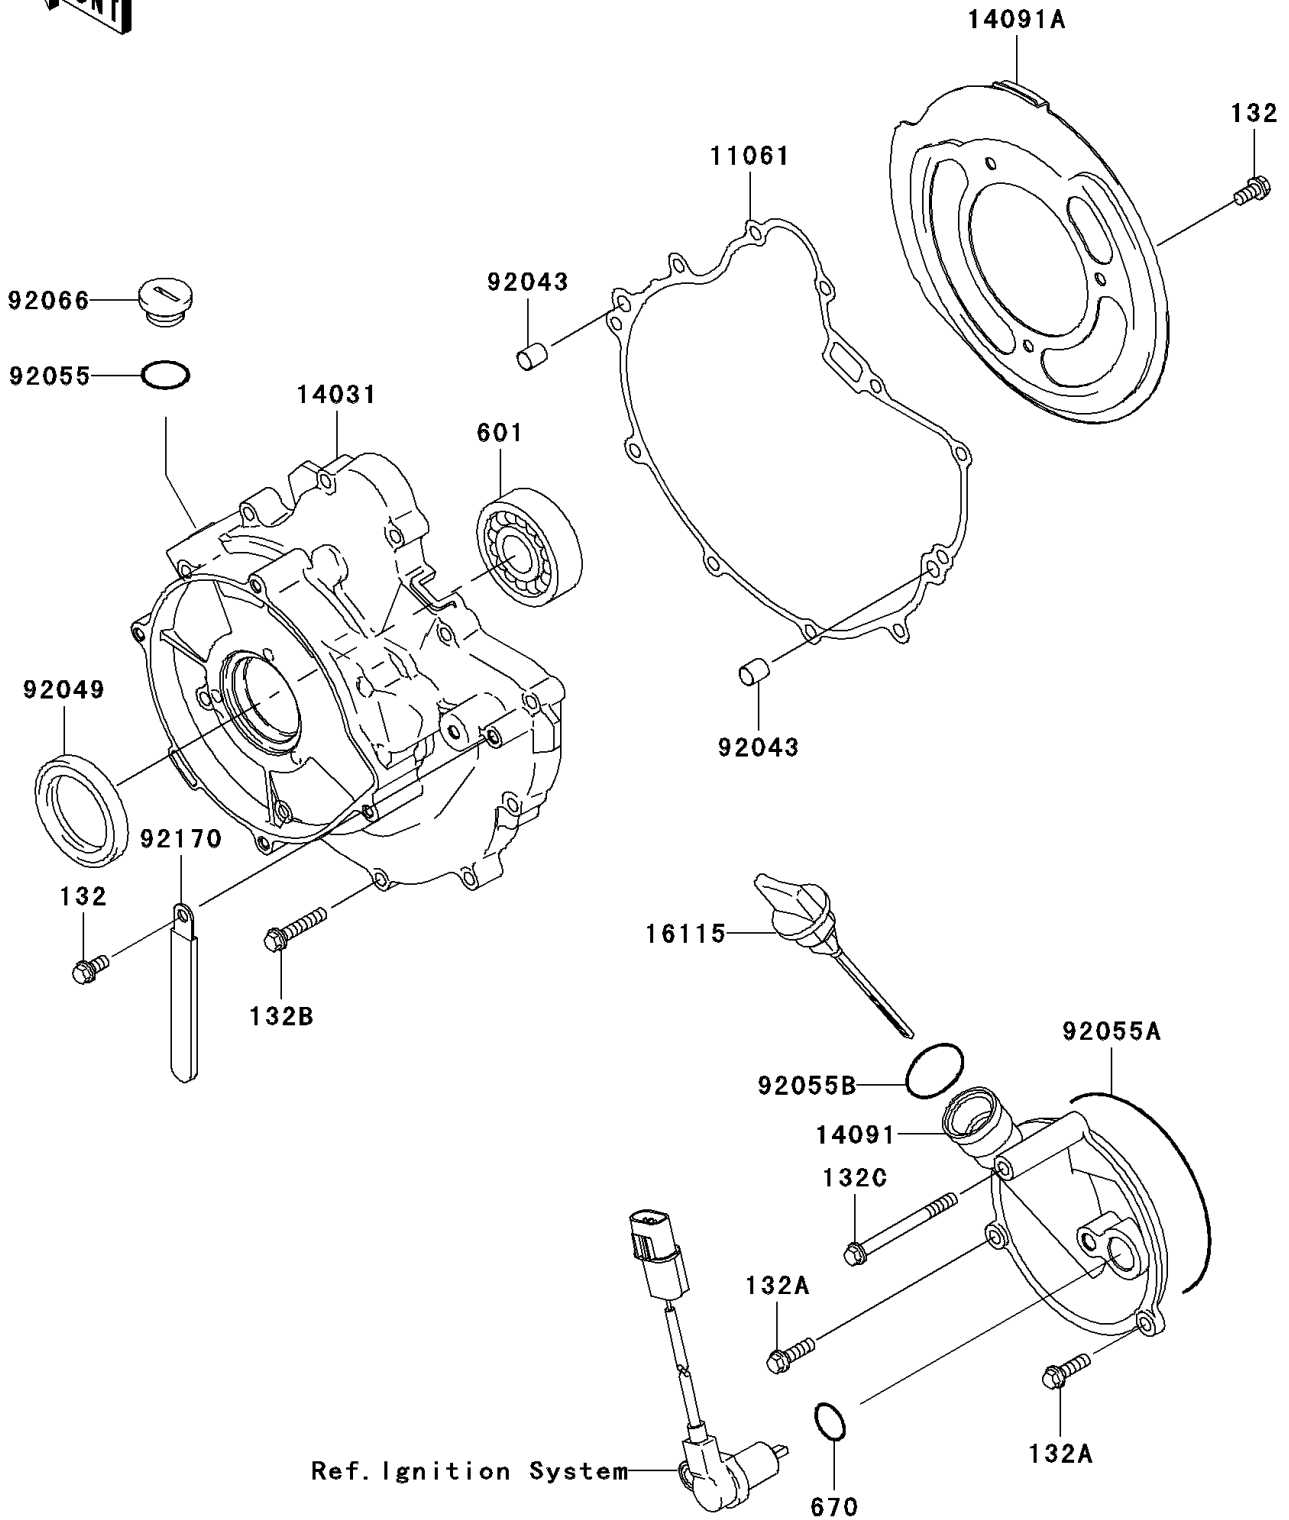

## PARTS DIAGRAM

### Engine Cover(s)

E1431

## PARTS LIST

### Engine Cover(s)

ITEM NAME	PART NUMBER	QUANTITY
BOLT-FLANGED-SMALL,6X12 (Ref # 132)	132BD0612	4
BOLT-FLANGED-SMALL,6X20 (Ref # 132A)	132BD0620	2
BOLT-FLANGED-SMALL,6X30 (Ref # 132B)	132BD0630	11
BOLT-FLANGED-SMALL,6X65 (Ref # 132C)	132BD0665	1
BEARING-BALL,#6004 (Ref # 601)	601A6004	1
O RING (Ref # 670)	670D2018	1
GASKET,GENERATOR COVER (Ref # 11061)	11061-1086	1
COVER-GENERATOR (Ref # 14031)	14031-1389	1
COVER (Ref # 14091)	14091-1365	1
COVER,BELT CONVERTER (Ref # 14091A)	14091-1571	1
CAP-OIL FILLER (Ref # 16115)	16115-1072	1
PIN,6.2X8X14 (Ref # 92043)	92043-1263	2
SEAL-OIL,HTC 28X45X7 (Ref # 92049)	92049-1576	1
RING-O,20X2 (Ref # 92055)	92055-1146	1
RING-O,99.5X2.0 (Ref # 92055A)	92055-1632	1
RING-O,20X3 (Ref # 92055B)	92055-2185	1
PLUG,COVER (Ref # 92066)	92066-1163	1
CLAMP (Ref # 92170)	92170-1925	1