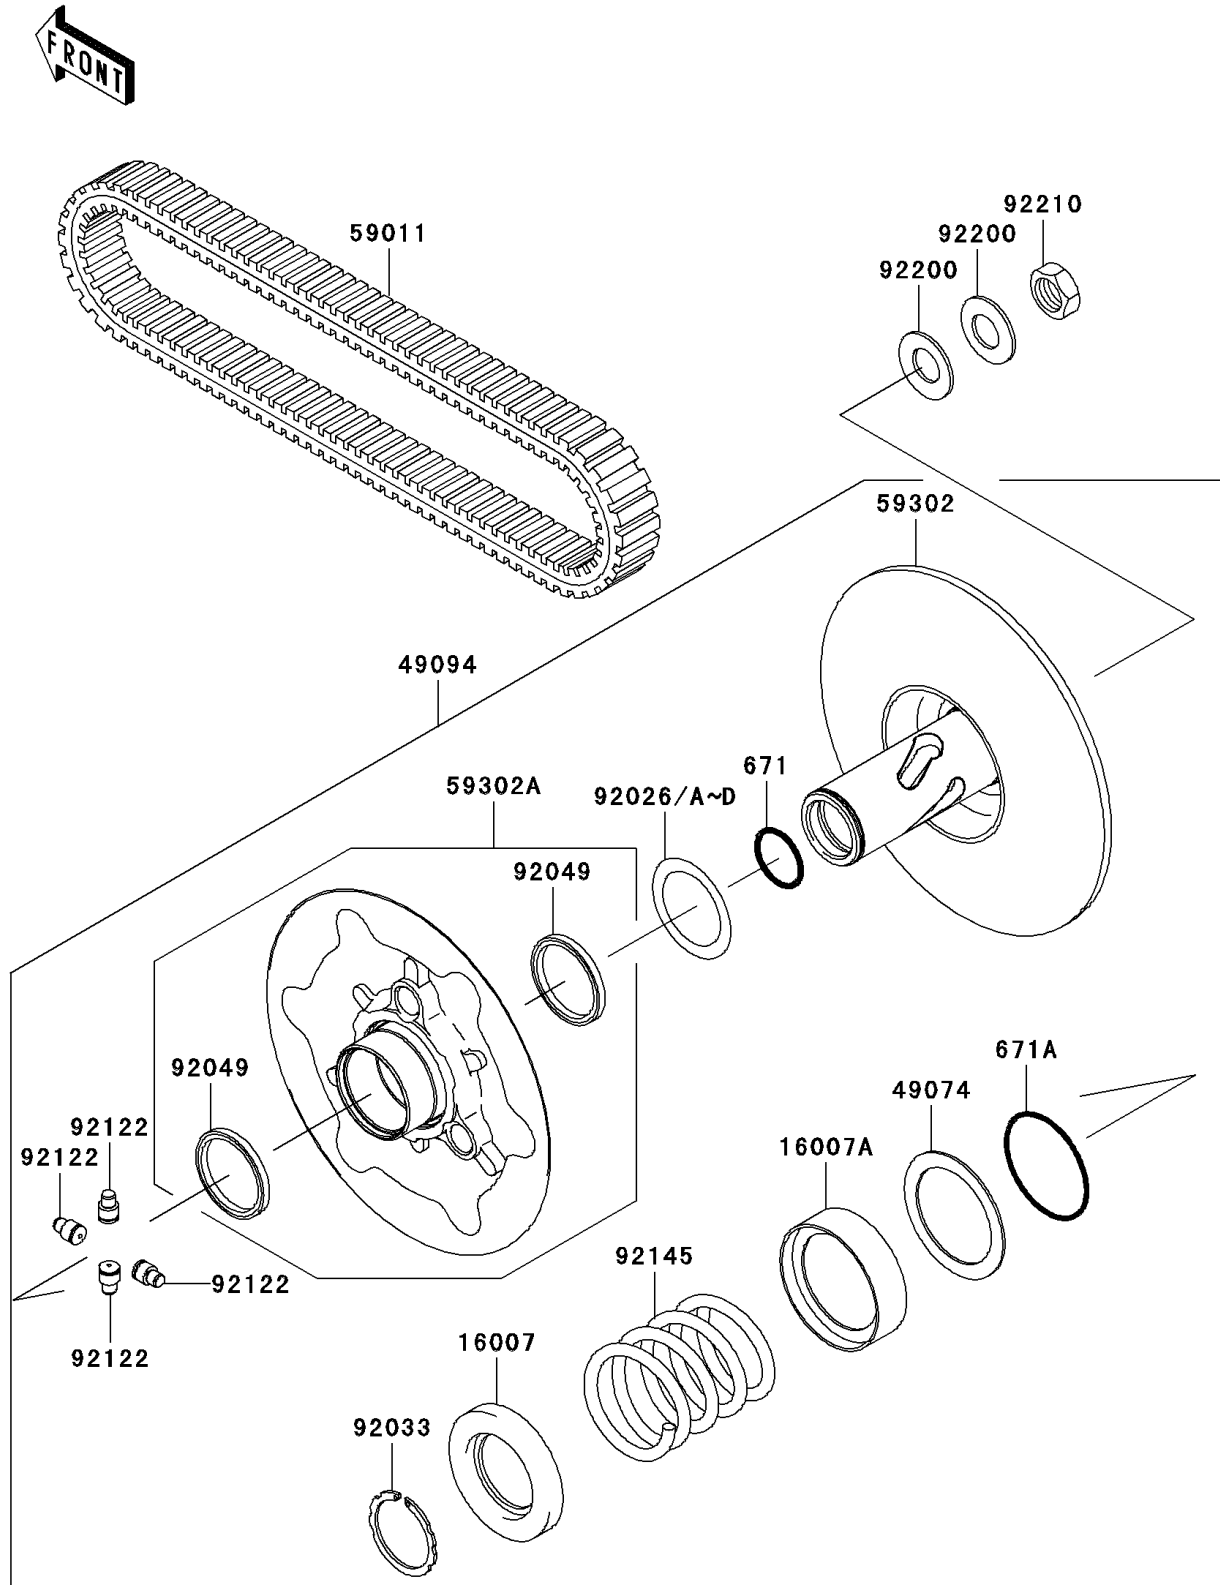

2007 Prairie 360

PARTS DIAGRAM

Driven Converter/Drive Belt

E1392

2007 Prairie 360

PARTS LIST

Driven Converter/Drive Belt

ITEM NAME

PART NUMBER

QUANTITY
