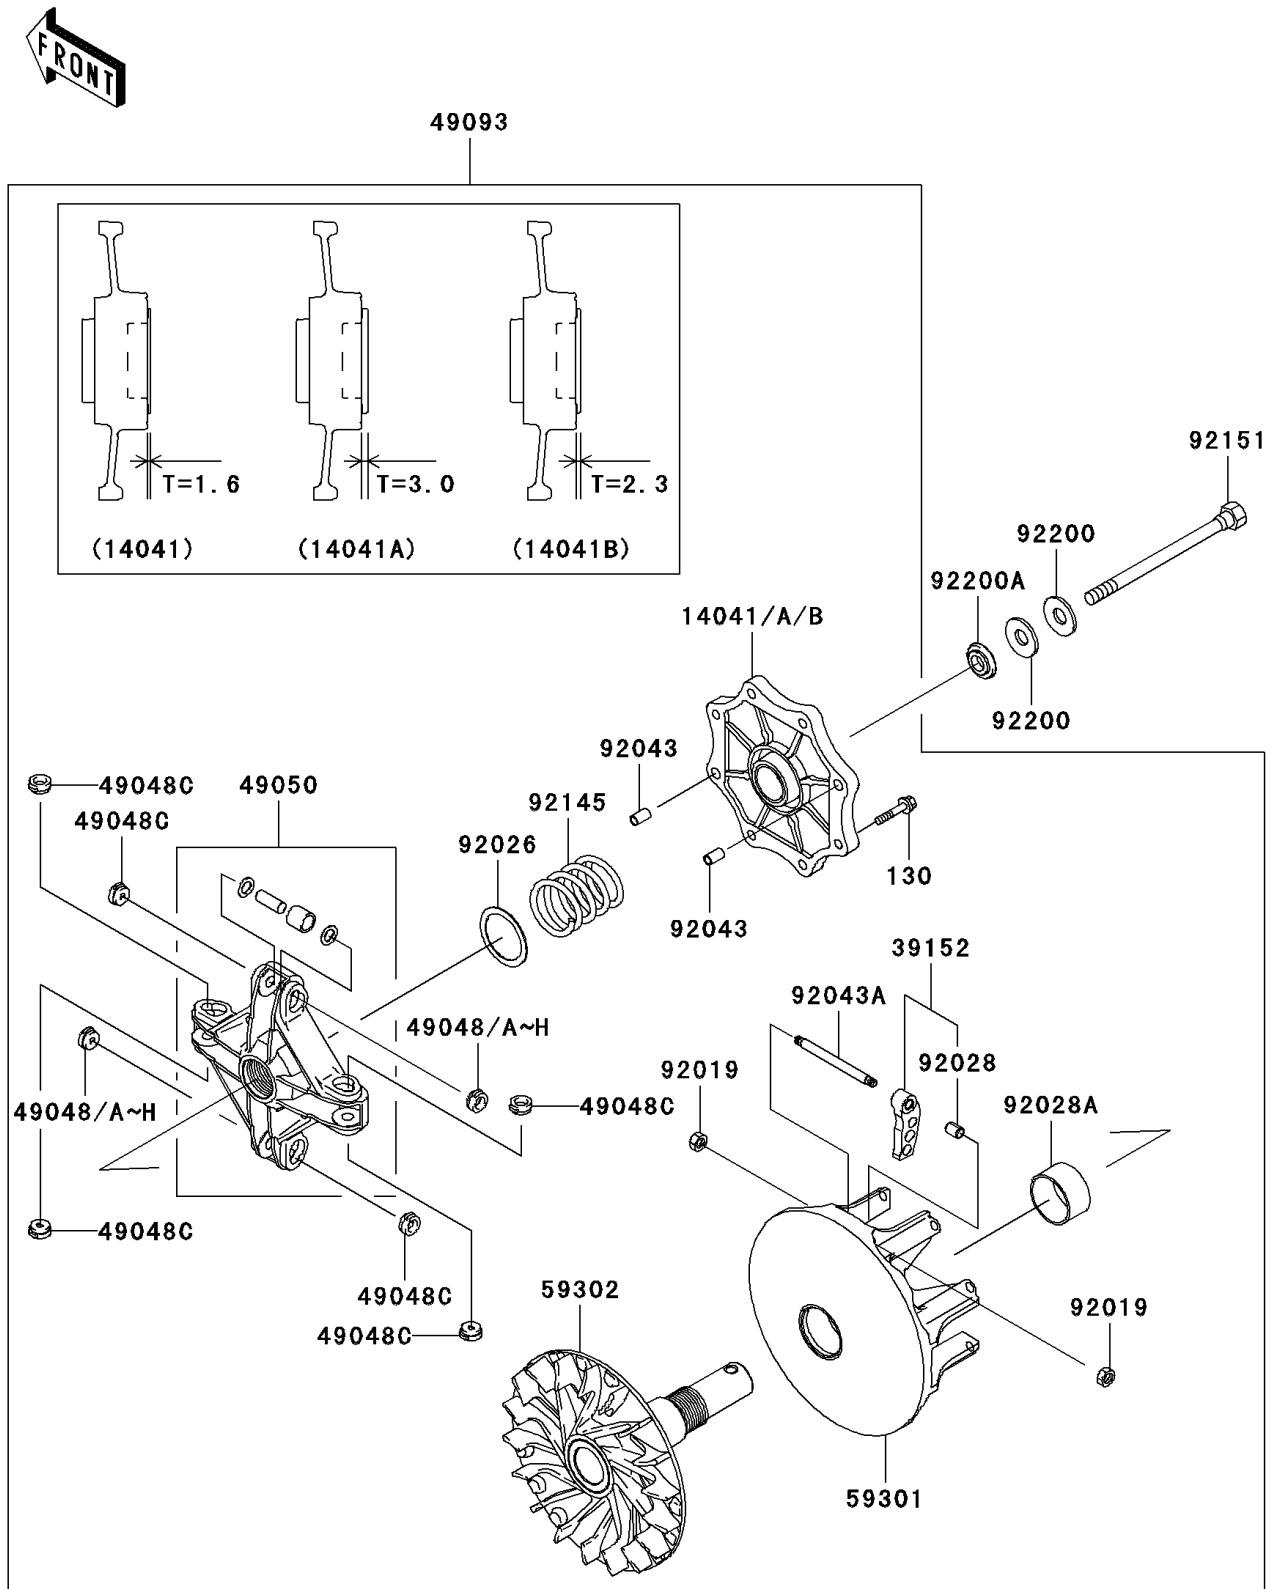

2007 Prairie 360

PARTS DIAGRAM

Drive Converter

E1391

2007 Prairie 360

PARTS LIST

Drive Converter

ITEM NAME

PART NUMBER

QUANTITY
