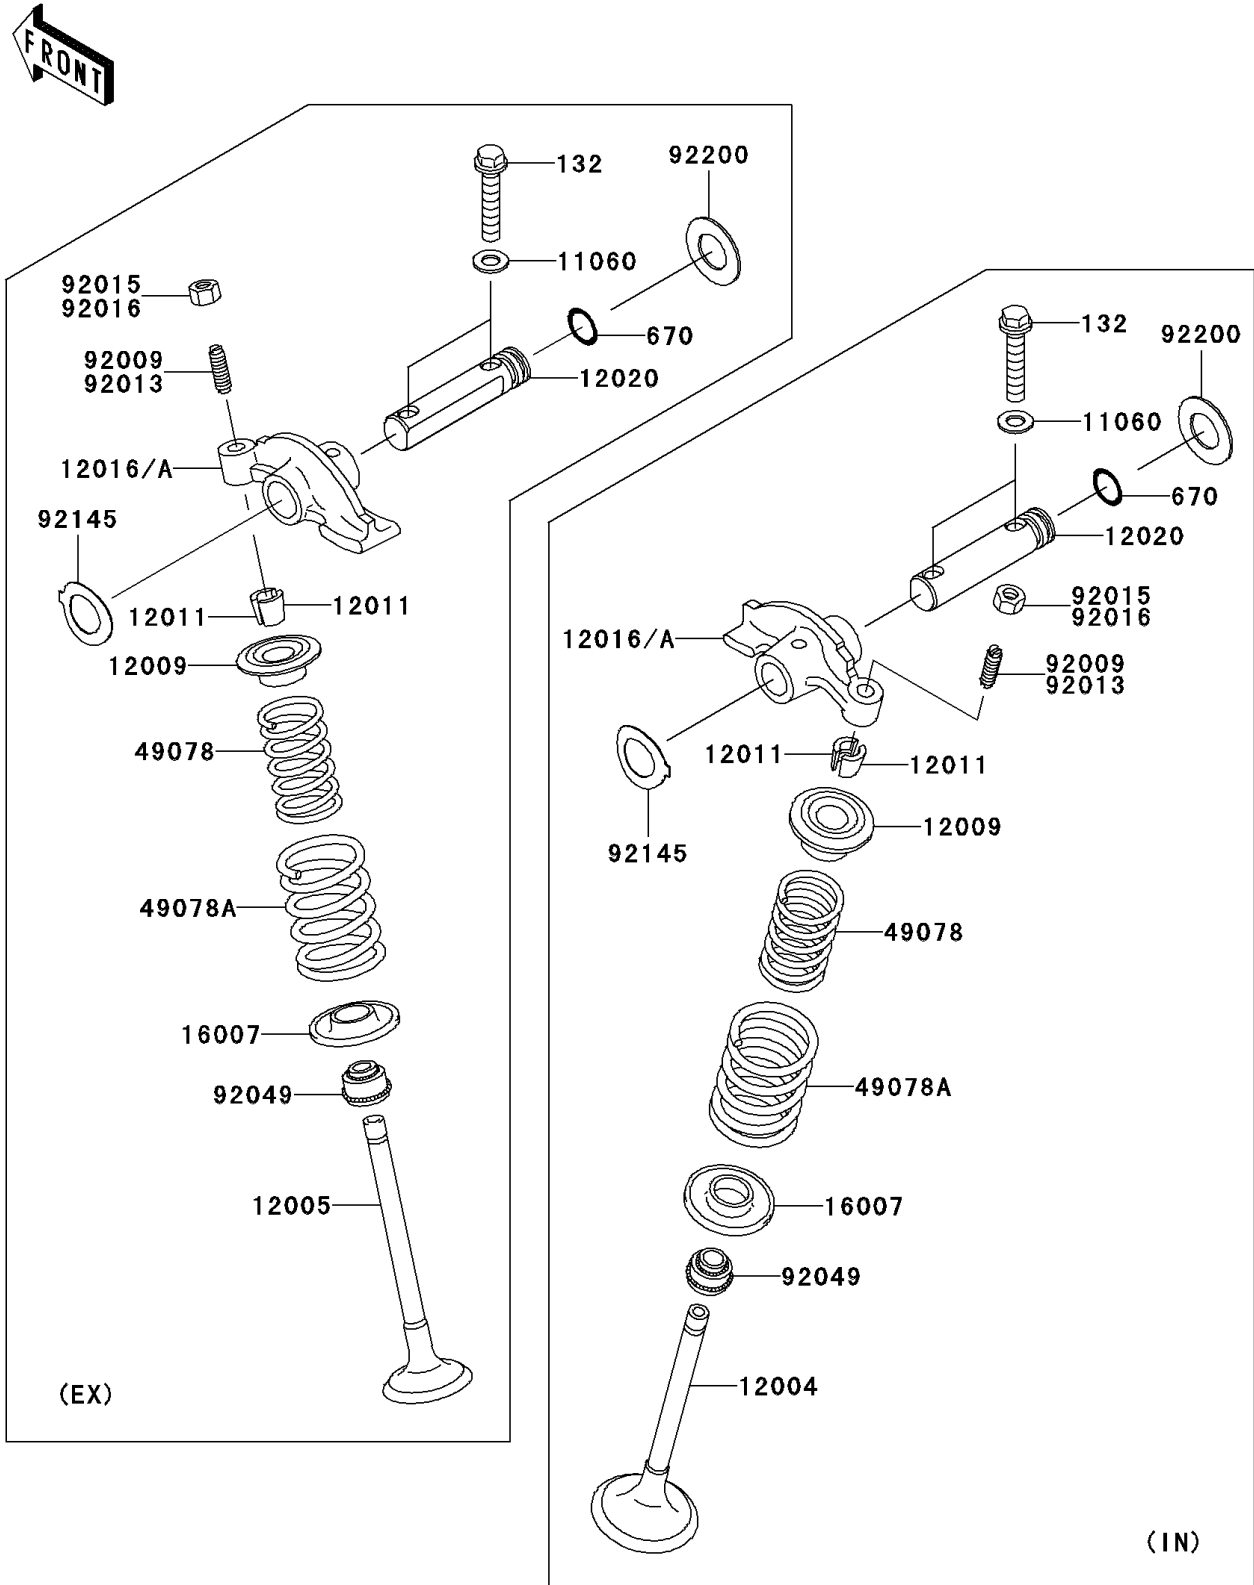

2006 Prairie 360

PARTS DIAGRAM

Valve(s)

E1210

2006 Prairie 360

PARTS LIST

Valve(s)

ITEM NAME	PART NUMBER	QUANTITY
BOLT-FLANGED-SMALL,6X30 (Ref # 132)	132BD0630	4
O RING,10MM (Ref # 670)	670D1510	2
GASKET,6.2X12X0.3 (Ref # 11060)	11060-1994	4
VALVE-INTAKE (Ref # 12004)	12004-1155	1
VALVE-EXHAUST (Ref # 12005)	12005-1326	1
RETAINER-VALVE SPRING (Ref # 12009)	12009-005	2
COLLET,RETAINER (Ref # 12011)	12011-004	4
ARM-ROCKER (Ref # 12016A)	12016-1138	2
SHAFT-ROCKER (Ref # 12020)	12020-1085	2
SEAT-SPRING,VALVE (Ref # 16007)	16007-1024	2
SPRING-ENGINE VALVE,INNER (Ref # 49078)	49078-1209	2
SPRING-ENGINE VALVE,OUTER (Ref # 49078A)	49078-1210	2
SCREW,6MM (Ref # 92013)	92013-009	2
NUT,6MM (Ref # 92016)	92016-061	2
SEAL-OIL,RV37129.5 (Ref # 92049)	92049-016	2
SPRING,ROCKER SHAFT (Ref # 92145)	92145-1532	2
WASHER,13.4X25X1.0 (Ref # 92200)	92200-0045	2