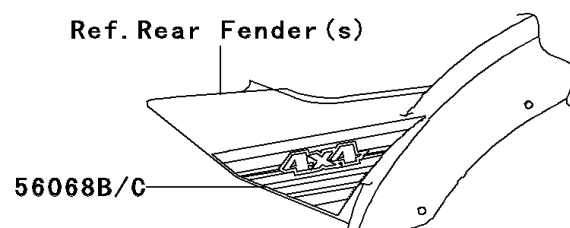

2010 Prairie® 360 4X4

PARTS DIAGRAM

Decals(Blue)(AAF)

F2861K

2010 Prairie[®] 360 4X4

PARTS LIST

Decals(Red)(Blue)(AAF)

ITEM NAME

PART NUMBER

QUANTITY
