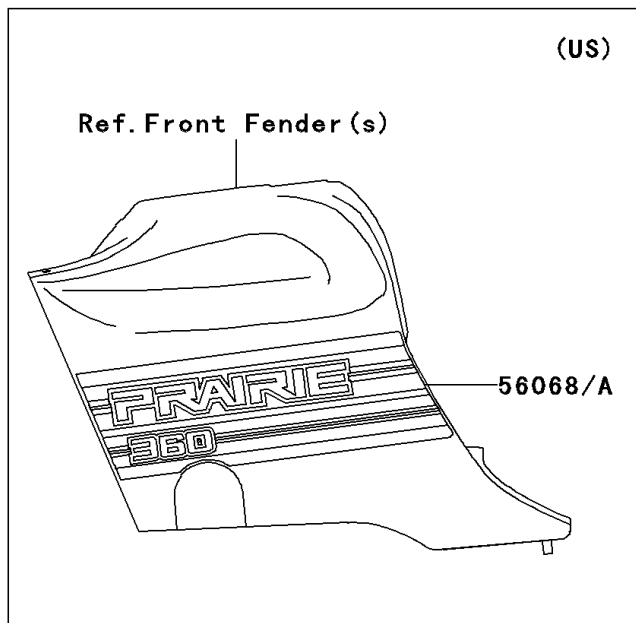

2010 Prairie® 360 4X4

PARTS DIAGRAM

Decals(Blue)(AAF)

F2861K

2010 Prairie[®] 360 4X4

PARTS LIST

Decals(Red)(Blue)(AAF)

ITEM NAME

PART NUMBER

QUANTITY
