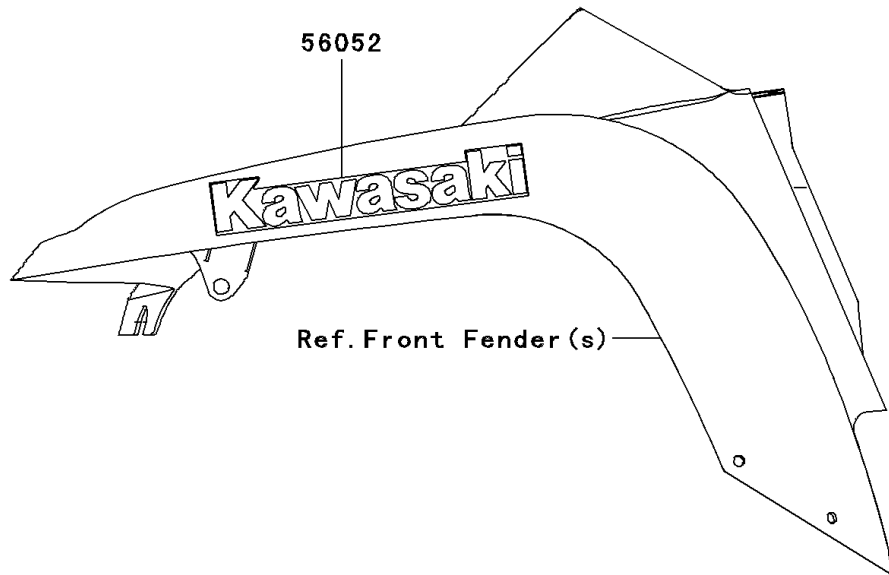

2010 Prairie® 360 4X4

PARTS DIAGRAM

Decals(Blue)(AAF)

F2861K

2010 Prairie[®] 360 4X4

PARTS LIST

Decals(Red)(Blue)(AAF)

ITEM NAME

PART NUMBER

QUANTITY
