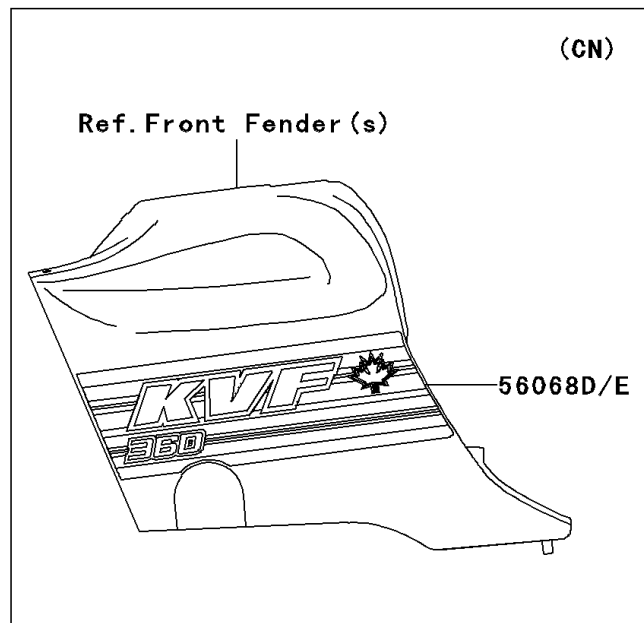

2010 Prairie® 360 4X4

PARTS DIAGRAM

Decals(Blue)(AAF)

F2861K

2010 Prairie[®] 360 4X4

PARTS LIST

Decals(Red)(Blue)(AAF)

ITEM NAME

PART NUMBER

QUANTITY
