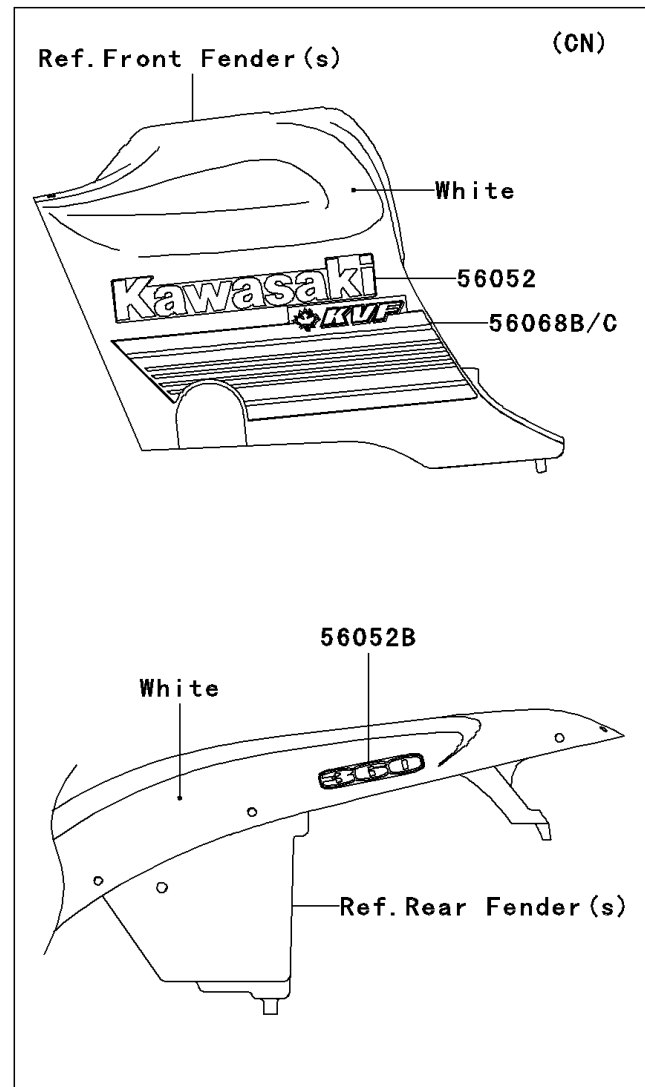

2008 Prairie® 360 4X4

PARTS DIAGRAM

Decals(White)(A8F)

F2861E

2008 Prairie® 360 4X4

PARTS LIST

Decals(White)(A8F)

ITEM NAME

PART NUMBER

QUANTITY
