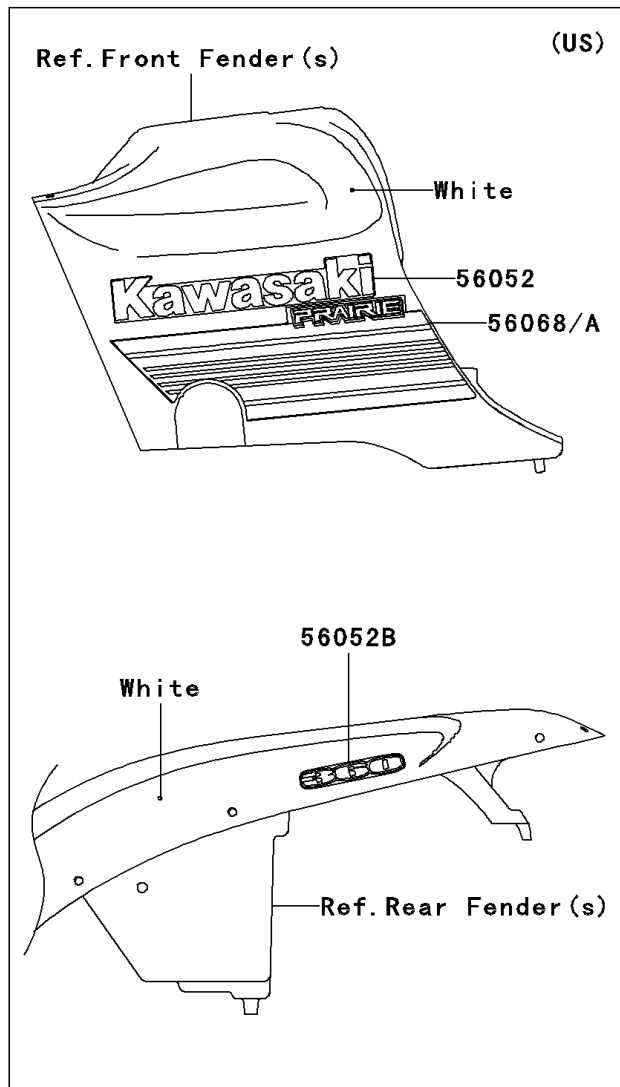

2008 Prairie® 360 4X4

PARTS DIAGRAM

Decals(White)(A8F)

F2861E

2008 Prairie® 360 4X4

PARTS LIST

Decals(White)(A8F)

ITEM NAME

PART NUMBER

QUANTITY
