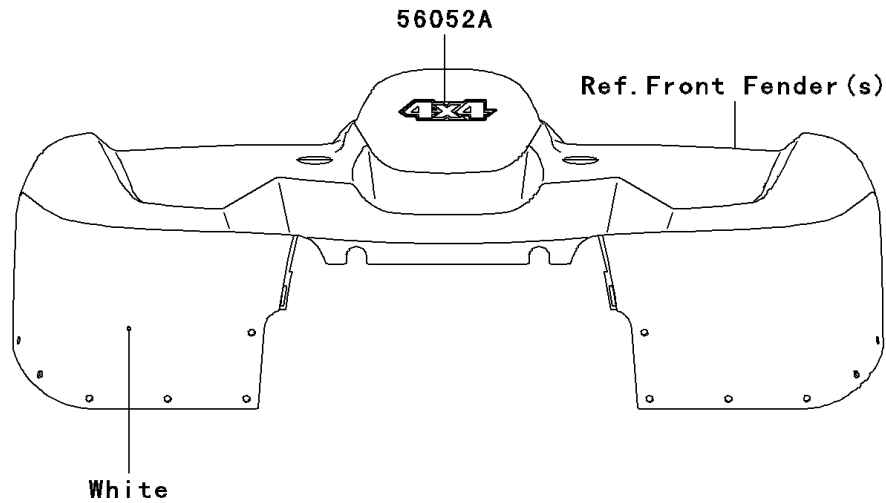

2008 Prairie® 360 4X4

PARTS DIAGRAM

Decals(White)(A8F)

F2861E

2008 Prairie® 360 4X4

PARTS LIST

Decals(White)(A8F)

ITEM NAME

PART NUMBER

QUANTITY
