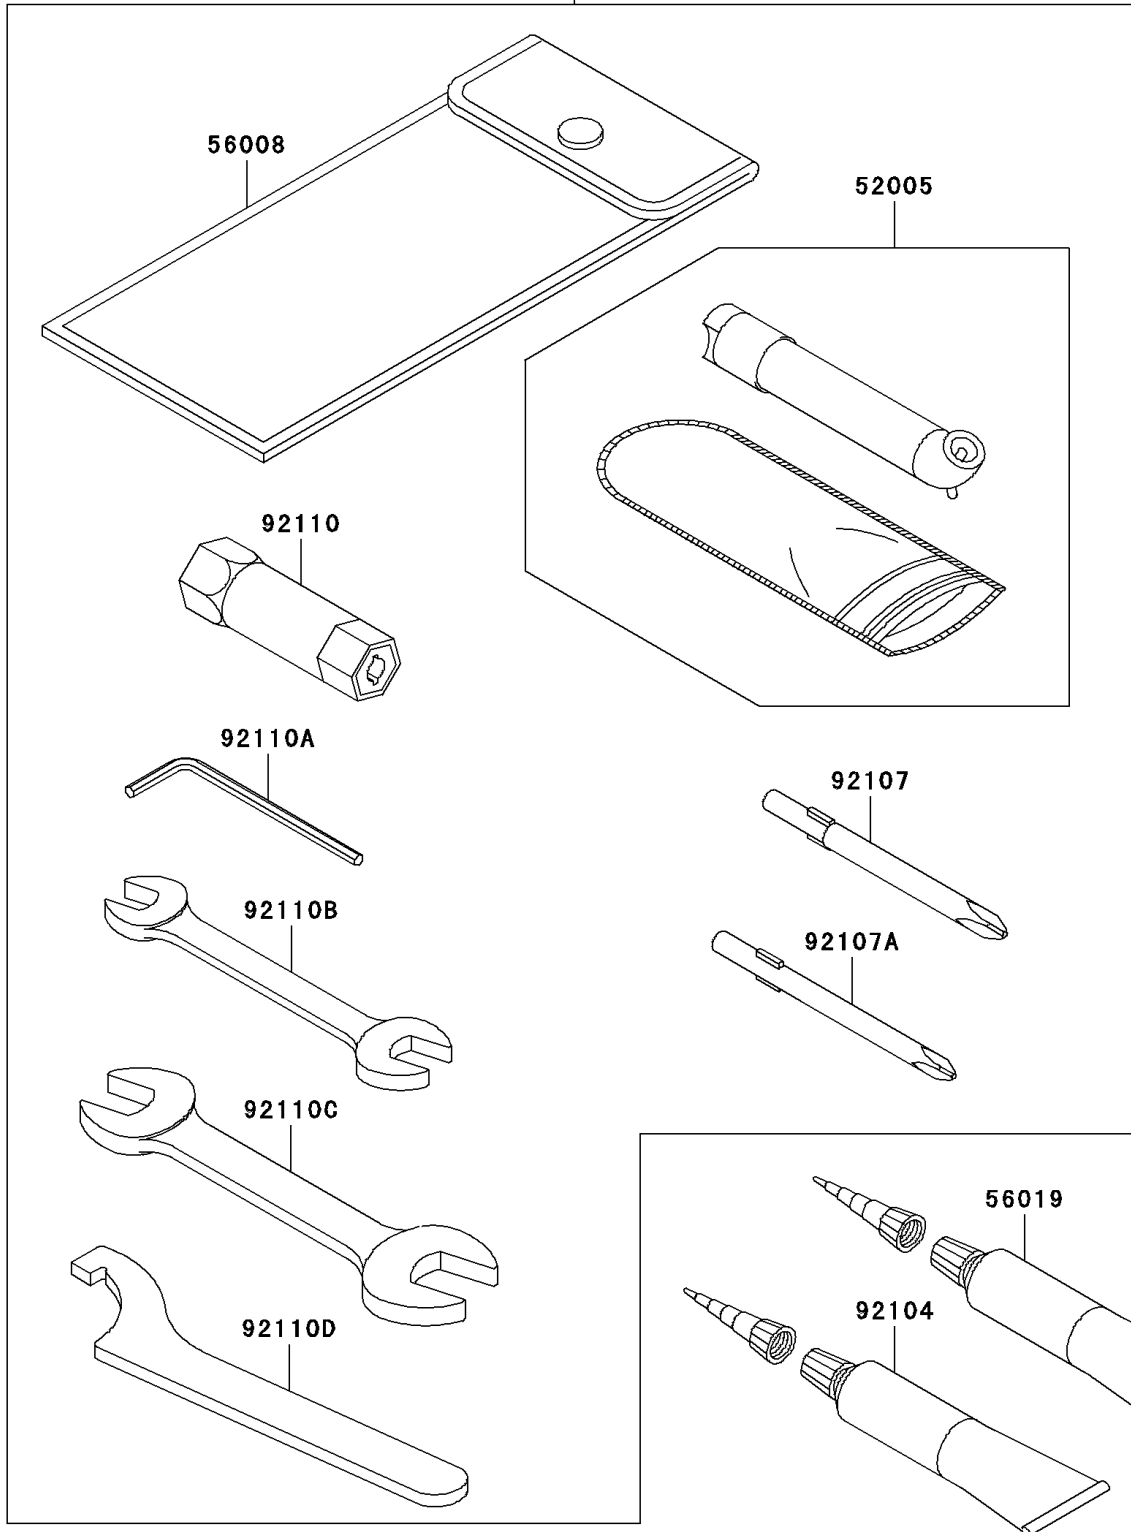

2008 Prairie® 360 4X4

PARTS DIAGRAM

Owner's Tools

56007

F2810

2008 Prairie® 360 4X4

PARTS LIST

Owner's Tools

ITEM NAME	PART NUMBER	QUANTITY
GAUGE,AIR (Ref # 52005)	52005-1082	1
TOOL-KIT (Ref # 56007)	56007-1497	1
BAG,TOOL (Ref # 56008)	56008-1007	1
GASKET-LIQUID,TB1211,WHITE (Ref # 56019)	56019-120	1
GASKET-LIQUID,TB1215,GRAY (Ref # 92104)	92104-1065	1
TOOL-DRIVER,#3PHILLIPS (Ref # 92107)	92107-005	1
TOOL-DRIVER,#2PHILLIPS (Ref # 92107A)	92107-1053	1
TOOL-WRENCH,BOX,18MM (Ref # 92110)	92110-1109	1
TOOL-WRENCH,ALLEN,3MM (Ref # 92110A)	92110-1140	1
TOOL-WRENCH,OPEN END,10X12 (Ref # 92110B)	92110-1152	1
TOOL-WRENCH,OPEN END,14X17 (Ref # 92110C)	92110-1153	1
TOOL-WRENCH,HOOK (Ref # 92110D)	92110-1173	1