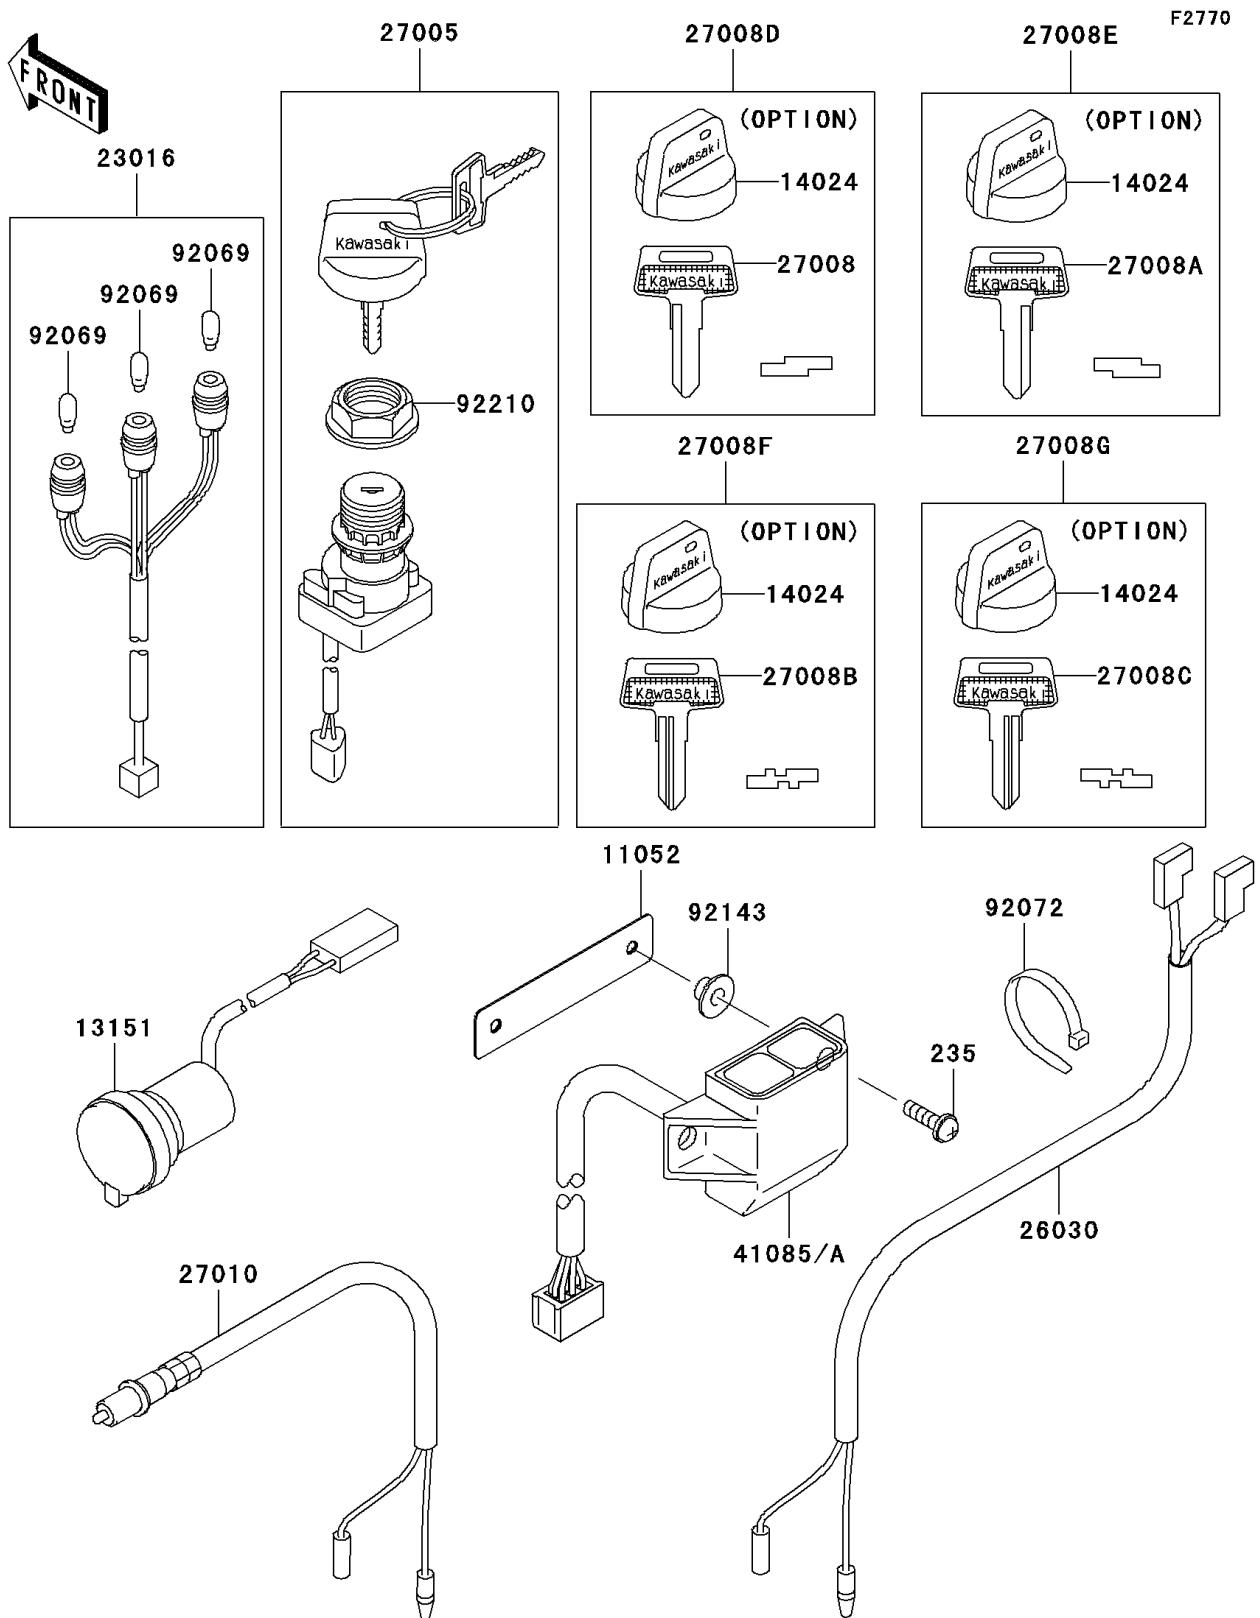

2009 Prairie® 360 4X4

PARTS DIAGRAM

Ignition Switch

2009 Prairie® 360 4X4

PARTS LIST

Ignition Switch

ITEM NAME	PART NUMBER	QUANTITY
SCREW-PAN-WP-CROS,5X16 (Ref # 235)	235AB0516	2
BRACKET (Ref # 11052)	11052-7530	1
SWITCH-COMP,D.C.TERMINAL (Ref # 13151)	13151-0004	1
COVER,KEY (Ref # 14024)	14024-1551	4
LAMP-ASSY (Ref # 23016)	23016-1151	1
HARNESS (Ref # 26030)	26030-1058	1
SWITCH-ASSY-IGNITION (Ref # 27005)	27005-1229	1
KEY-LOCK,BLANK (Ref # 27008)	27008-1041	1
KEY-LOCK,BLANK (Ref # 27008A)	27008-1042	1
KEY-LOCK,BLANK (Ref # 27008B)	27008-1043	1
KEY-LOCK,BLANK (Ref # 27008C)	27008-1044	1
KEY-LOCK,BLANK,W/COVER (Ref # 27008D)	27008-1132	1
KEY-LOCK,BLANK,W/COVER (Ref # 27008E)	27008-1133	1
KEY-LOCK,BLANK,W/COVER (Ref # 27008F)	27008-1134	1
KEY-LOCK,BLANK,W/COVER (Ref # 27008G)	27008-1135	1
SWITCH,BRAKE (Ref # 27010)	27010-1294	1
INDICATOR (Ref # 41085A)	41085-0004	1
BULB,12V 3W,T7 (Ref # 92069)	92069-1020	3
BAND,L=149 (Ref # 92072)	92072-031	1
COLLAR (Ref # 92143)	92143-1057	2
NUT,IGNITION SWITCH (Ref # 92210)	92210-1109	1