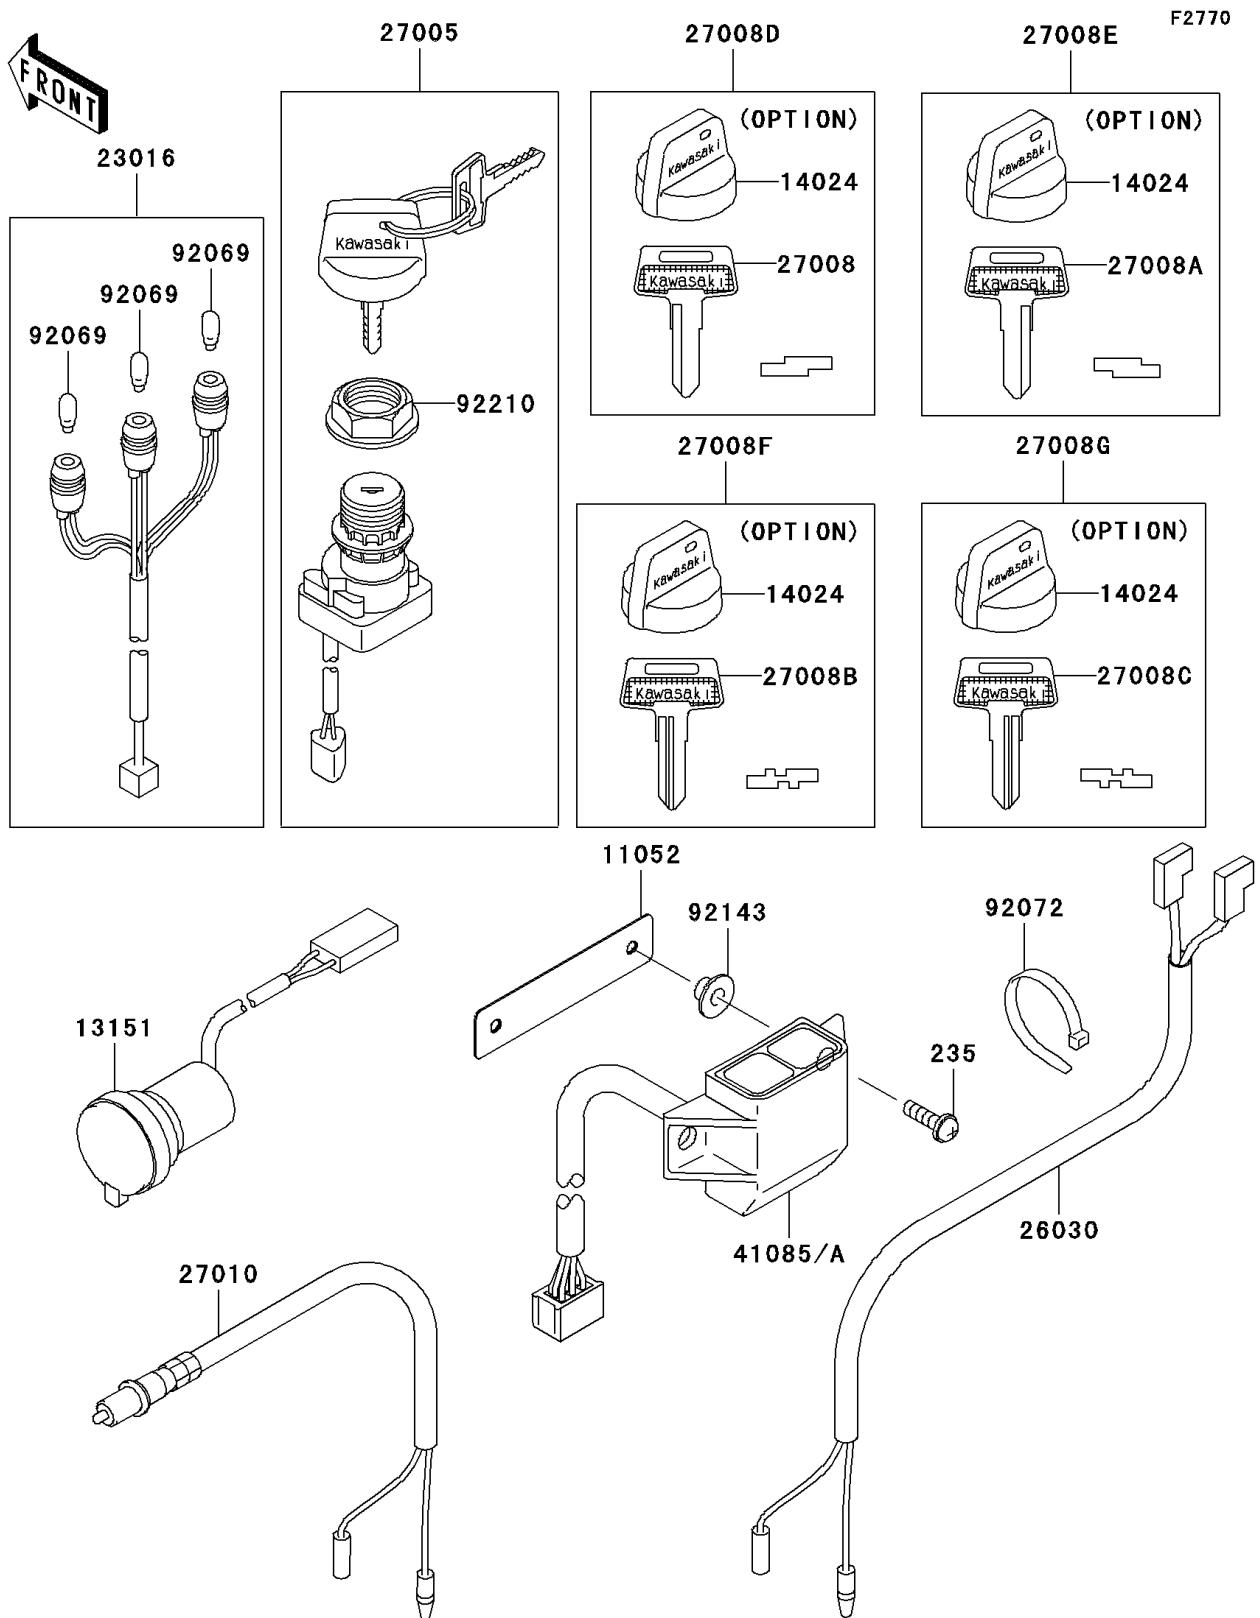

2008 Prairie® 360 4X4

PARTS DIAGRAM

Ignition Switch