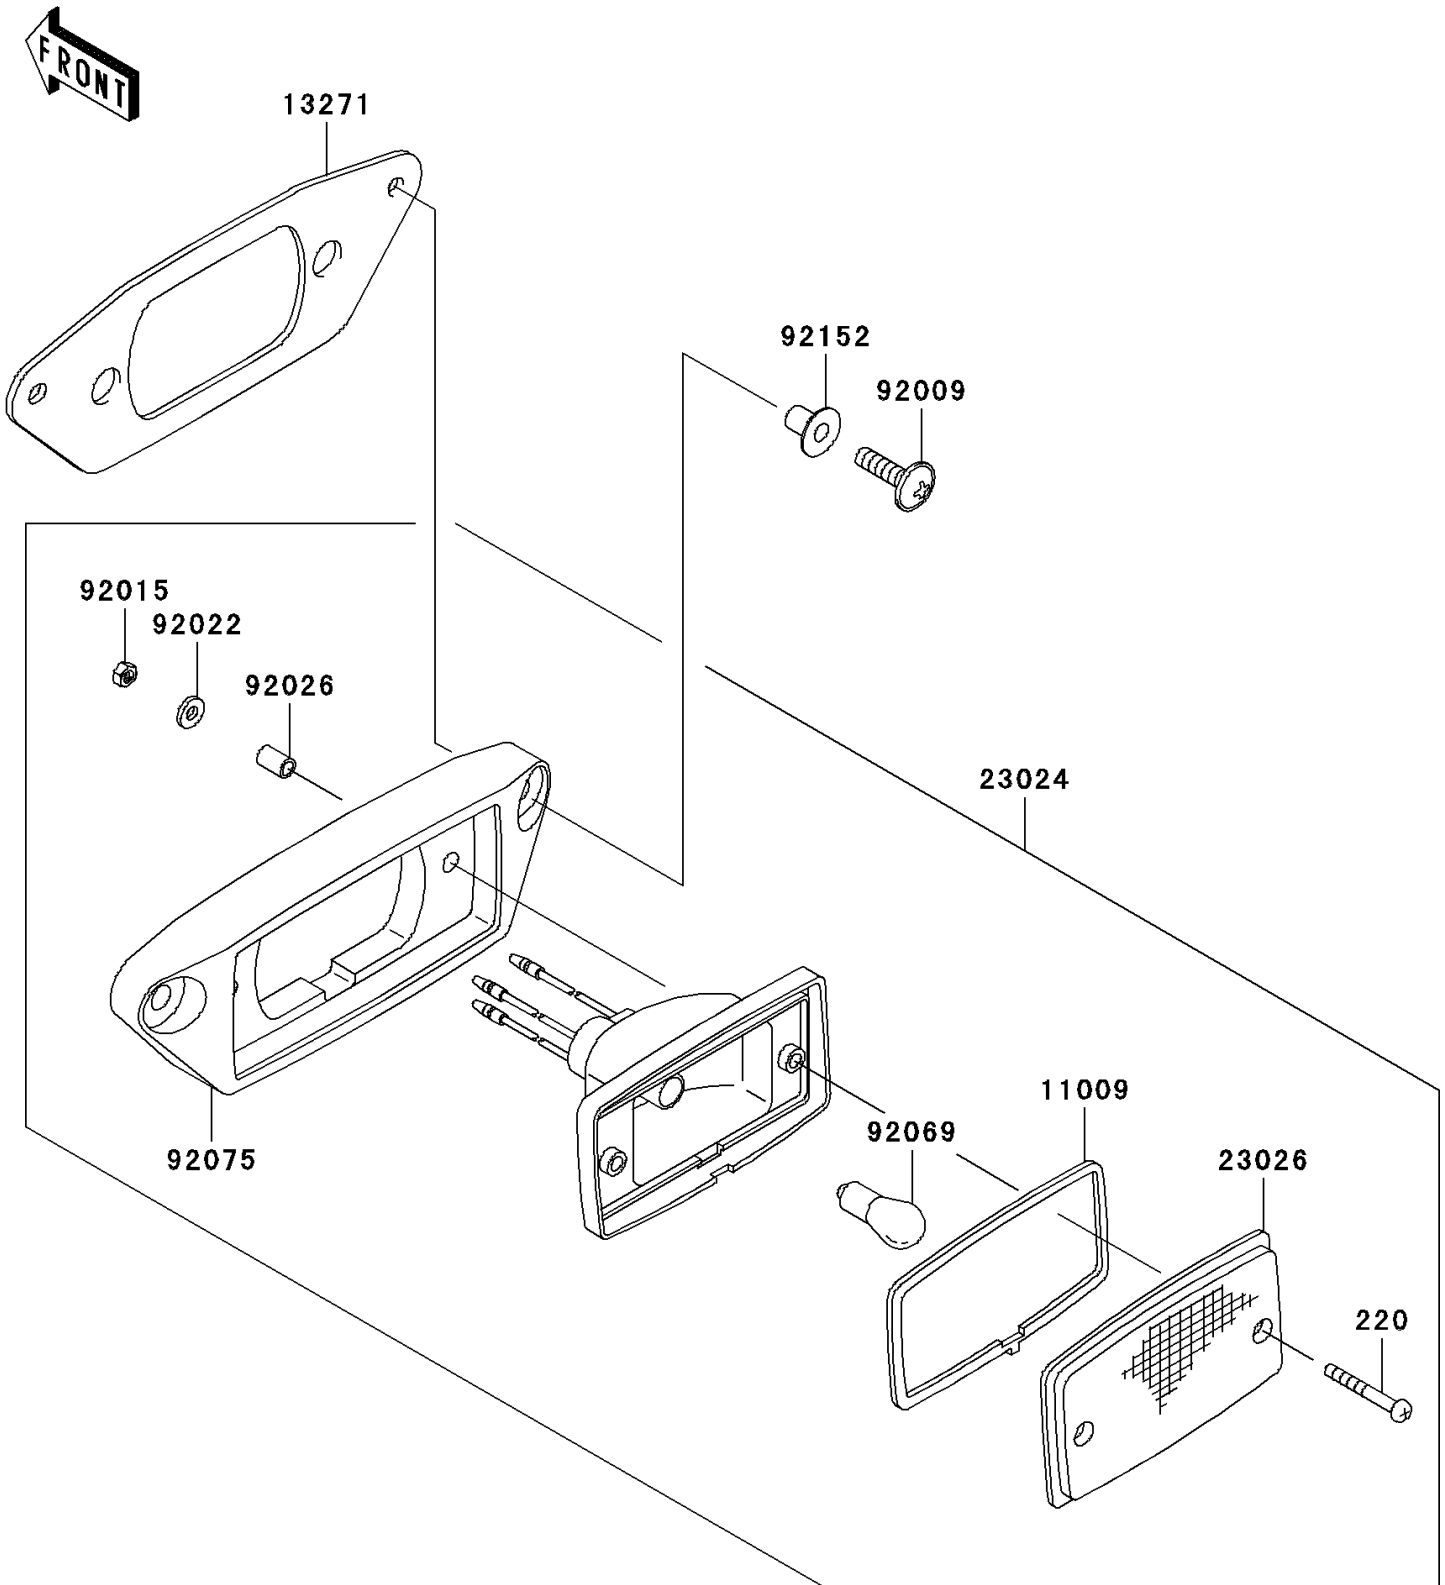

2009 Prairie® 360 4X4

PARTS DIAGRAM

Taillight(s)

F2720

2009 Prairie® 360 4X4

PARTS LIST

Taillight(s)

ITEM NAME	PART NUMBER	QUANTITY
SCREW-PAN-CROS,4X30 (Ref # 220)	220AB0430	2
GASKET,TAIL LAMP (Ref # 11009)	11009-4004	1
PLATE,TAIL LAMP (Ref # 13271)	13271-0033	1
LAMP-ASSY-TAIL (Ref # 23024)	23024-0001	1
LENS,TAIL LAMP (Ref # 23026)	23026-1239	1
SCREW,6X22,BLACK (Ref # 92009)	92009-1256	2
NUT,4MM (Ref # 92015)	92015-1550	2
WASHER,PLAIN,4MM (Ref # 92022)	92022-1762	2
SPACER,4.5X6.5X10 (Ref # 92026)	92026-1261	2
BULB,12V 18/5W (Ref # 92069)	92069-1089	1
DAMPER,TAIL LAMP (Ref # 92075)	92075-1782	1
COLLAR (Ref # 92152)	92152-0015	2