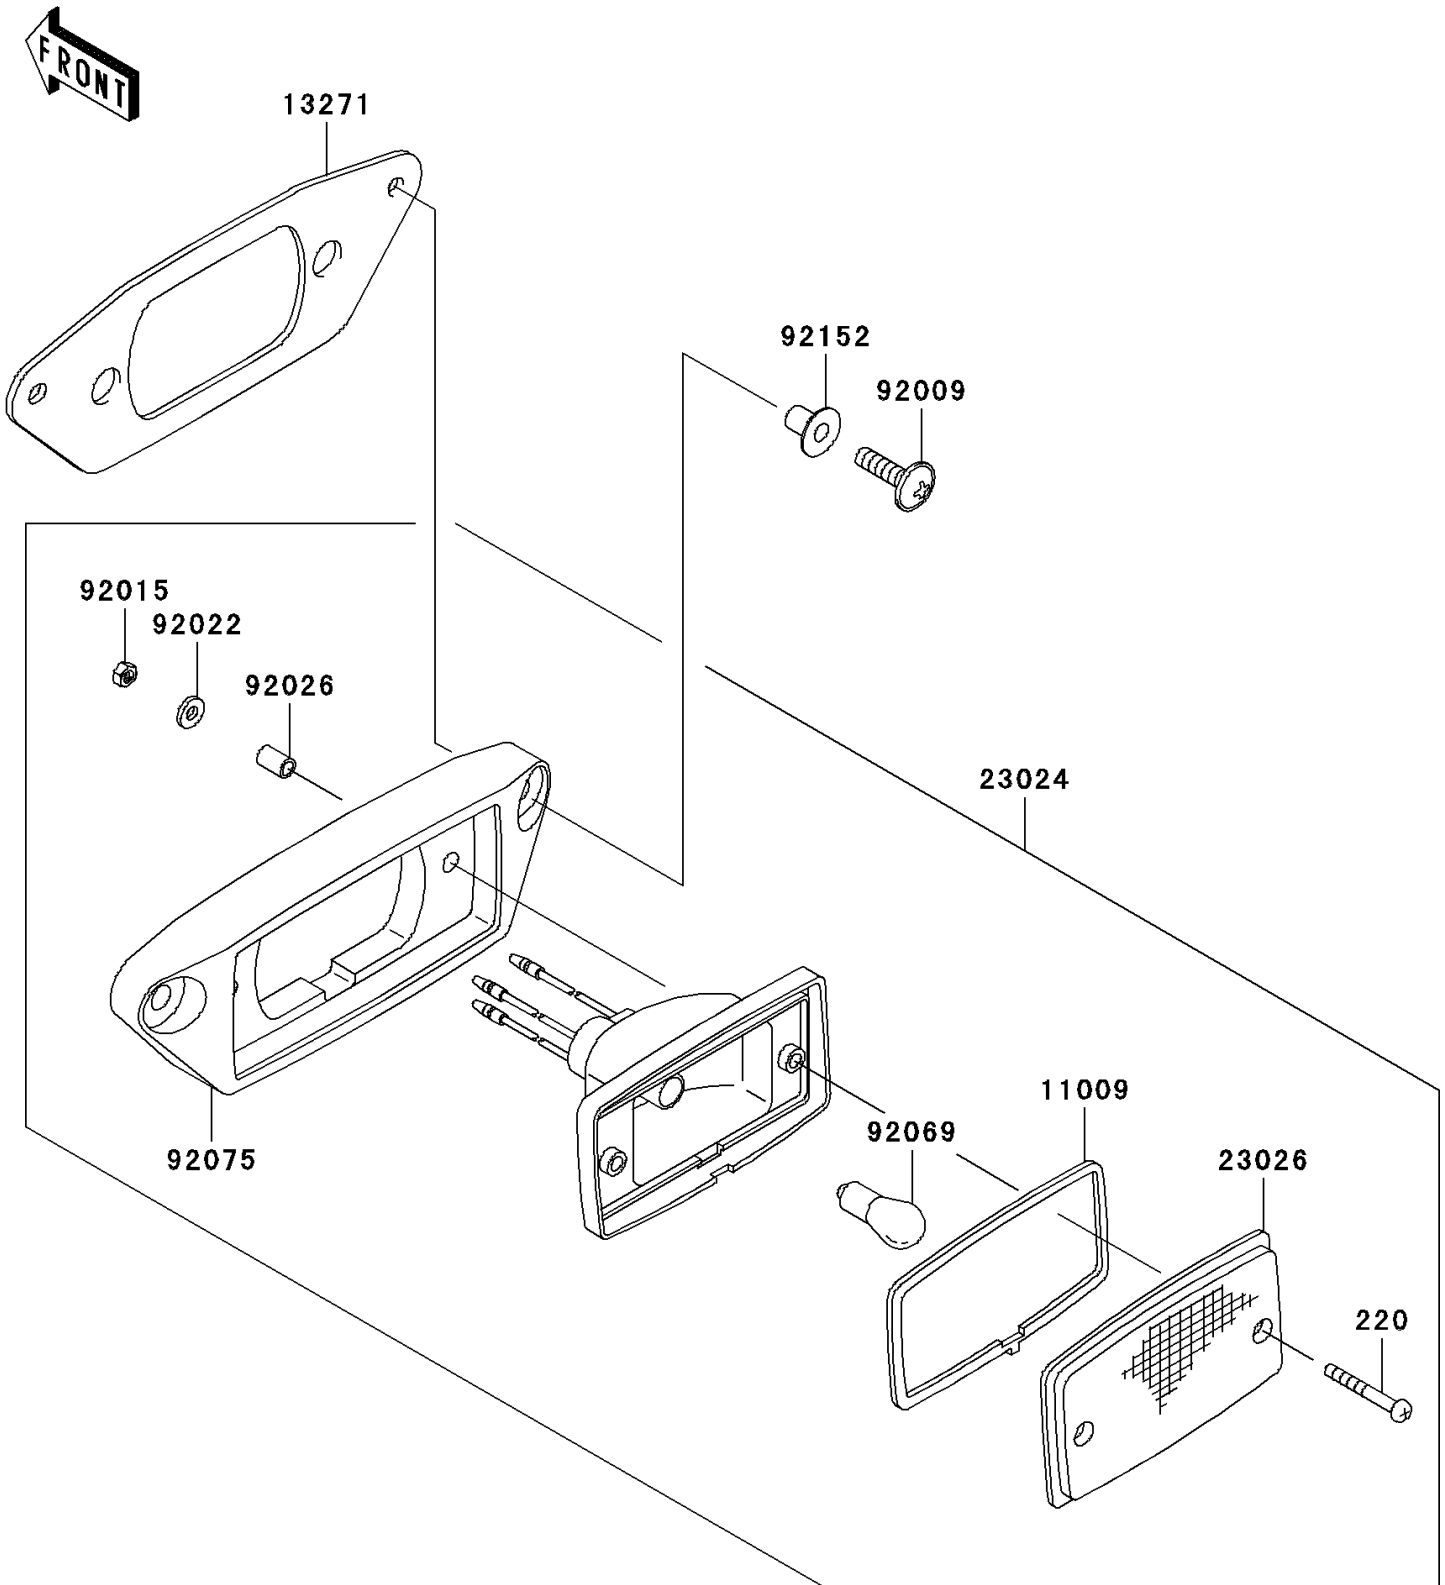

2006 Prairie 360 4X4

PARTS DIAGRAM

Taillight(s)

F2720

2006 Prairie 360 4X4

PARTS LIST

Taillight(s)

ITEM NAME	PART NUMBER	QUANTITY
SCREW-PAN-CROS,4X30 (Ref # 220)	220AB0430	2
GASKET,TAIL LAMP (Ref # 11009)	11009-4004	1
PLATE,TAIL LAMP (Ref # 13271)	13271-0033	1
LAMP-ASSY-TAIL (Ref # 23024)	23024-0001	1
LENS,TAIL LAMP (Ref # 23026)	23026-1239	1
SCREW,6X22,BLACK (Ref # 92009)	92009-1256	2
NUT,4MM (Ref # 92015)	92015-1550	2
WASHER,PLAIN,4MM (Ref # 92022)	92022-1762	2
SPACER,4.5X6.5X10 (Ref # 92026)	92026-1261	2
BULB,12V 18/5W (Ref # 92069)	92069-1089	1
DAMPER,TAIL LAMP (Ref # 92075)	92075-1782	1
COLLAR (Ref # 92152)	92152-0015	2