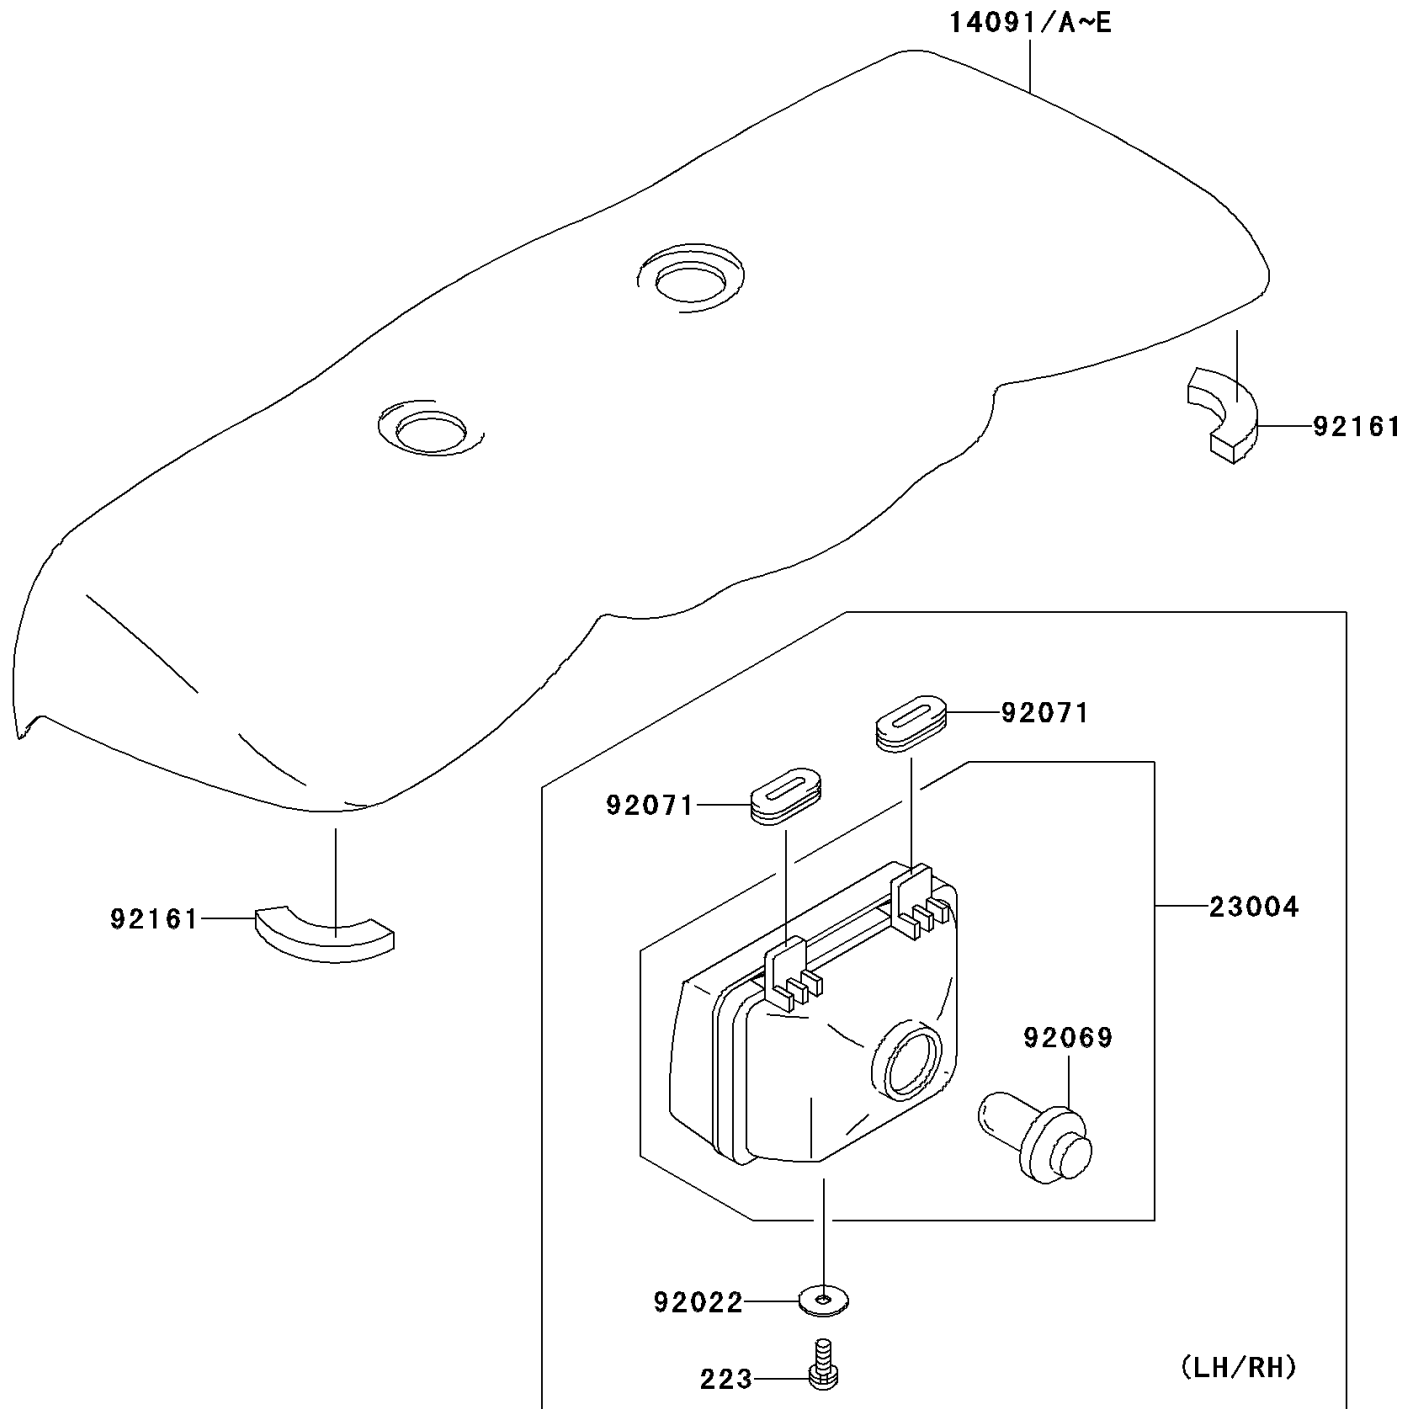

2010 Prairie® 360 4X4

PARTS DIAGRAM

Headlight(s)

F2710

2010 Prairie® 360 4X4

PARTS LIST

Headlight(s)

ITEM NAME

PART NUMBER

QUANTITY
