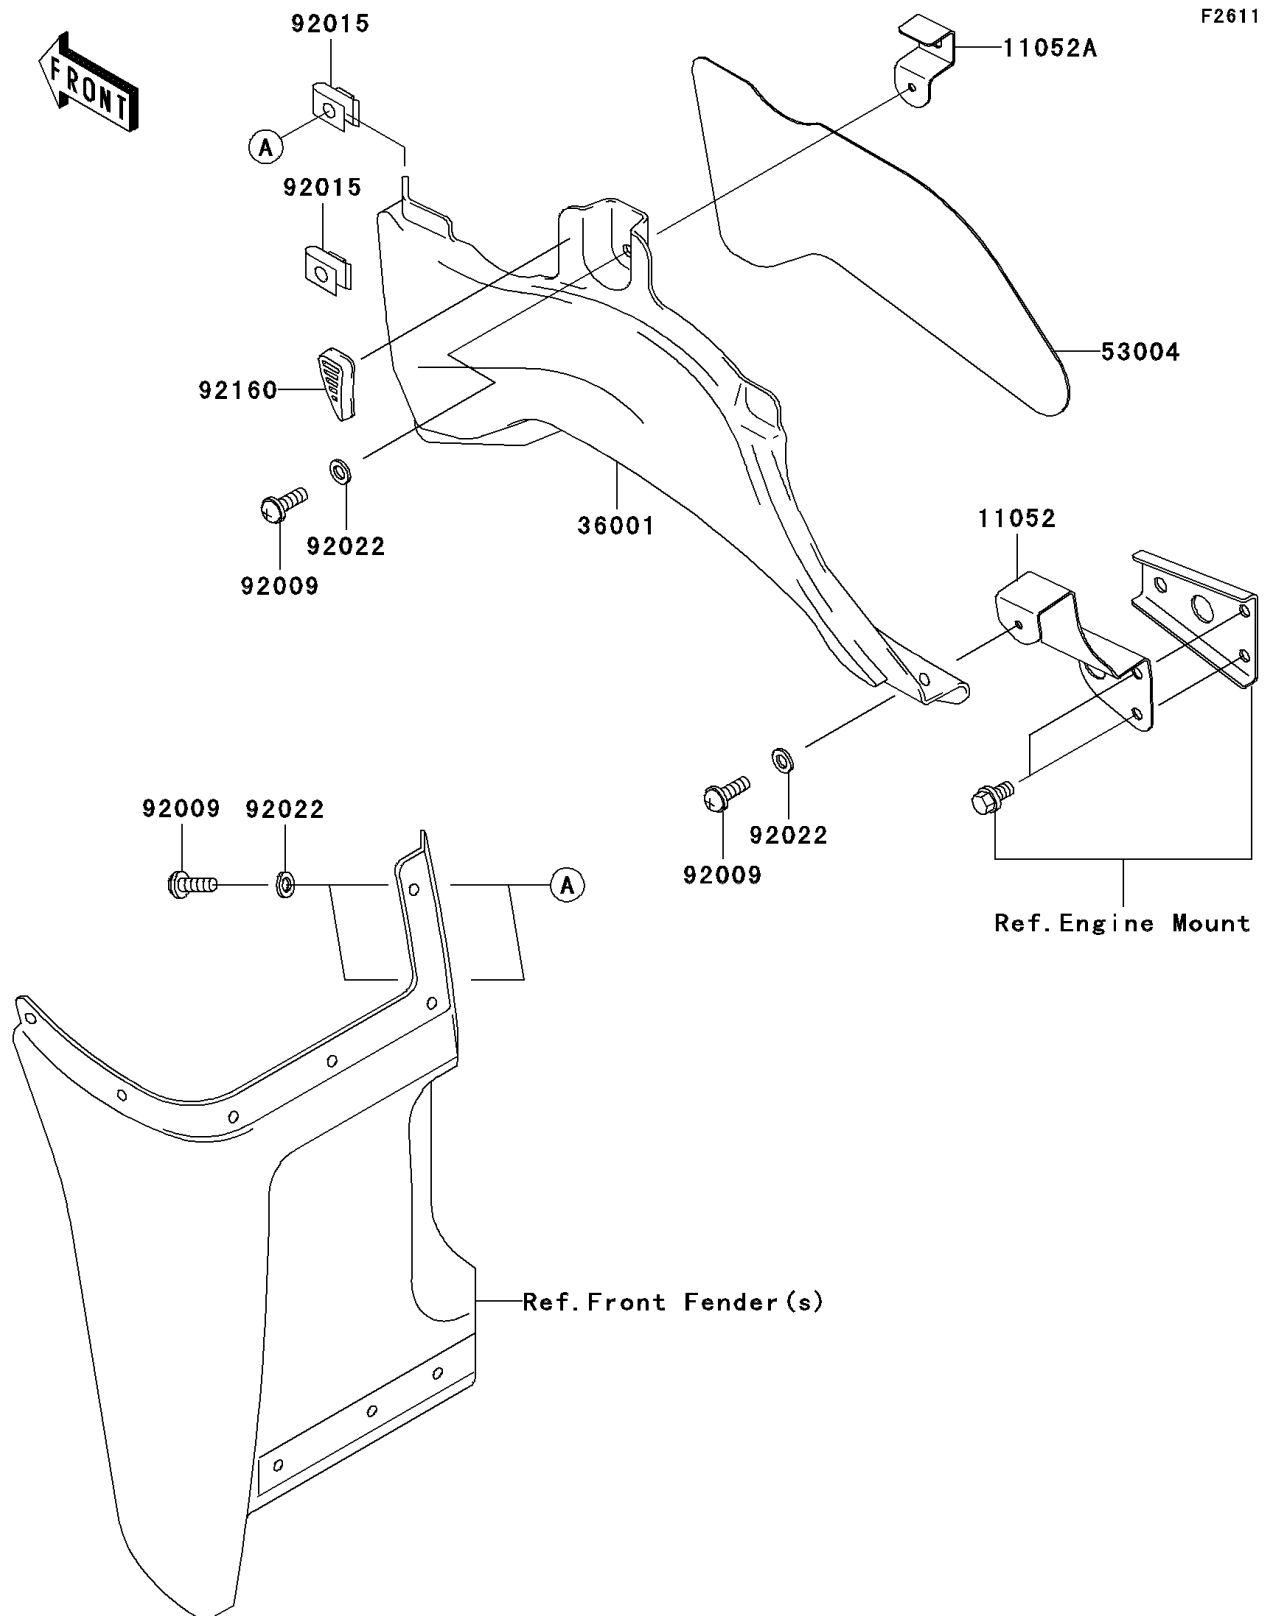

## PARTS DIAGRAM

### Side Covers

## PARTS LIST

### Side Covers

ITEM NAME	PART NUMBER	QUANTITY
BRACKET,EXHAUST PIPE COVER,LWR (Ref # 11052)	11052-1807	1
BRACKET,EXHAUST PIPE COVER,UPP (Ref # 11052A)	11052-1810	1
COVER-SIDE,EXHAUST PIPE (Ref # 36001)	36001-1678	1
MAT,EXHAUST PIPE COVER (Ref # 53004)	53004-1175	1
SCREW,6X16 (Ref # 92009)	92009-1621	4
NUT (Ref # 92015)	92015-1248	2
WASHER,6.5X20X1.6,BLACK (Ref # 92022)	92022-1346	4
DAMPER (Ref # 92160)	92160-1946	1