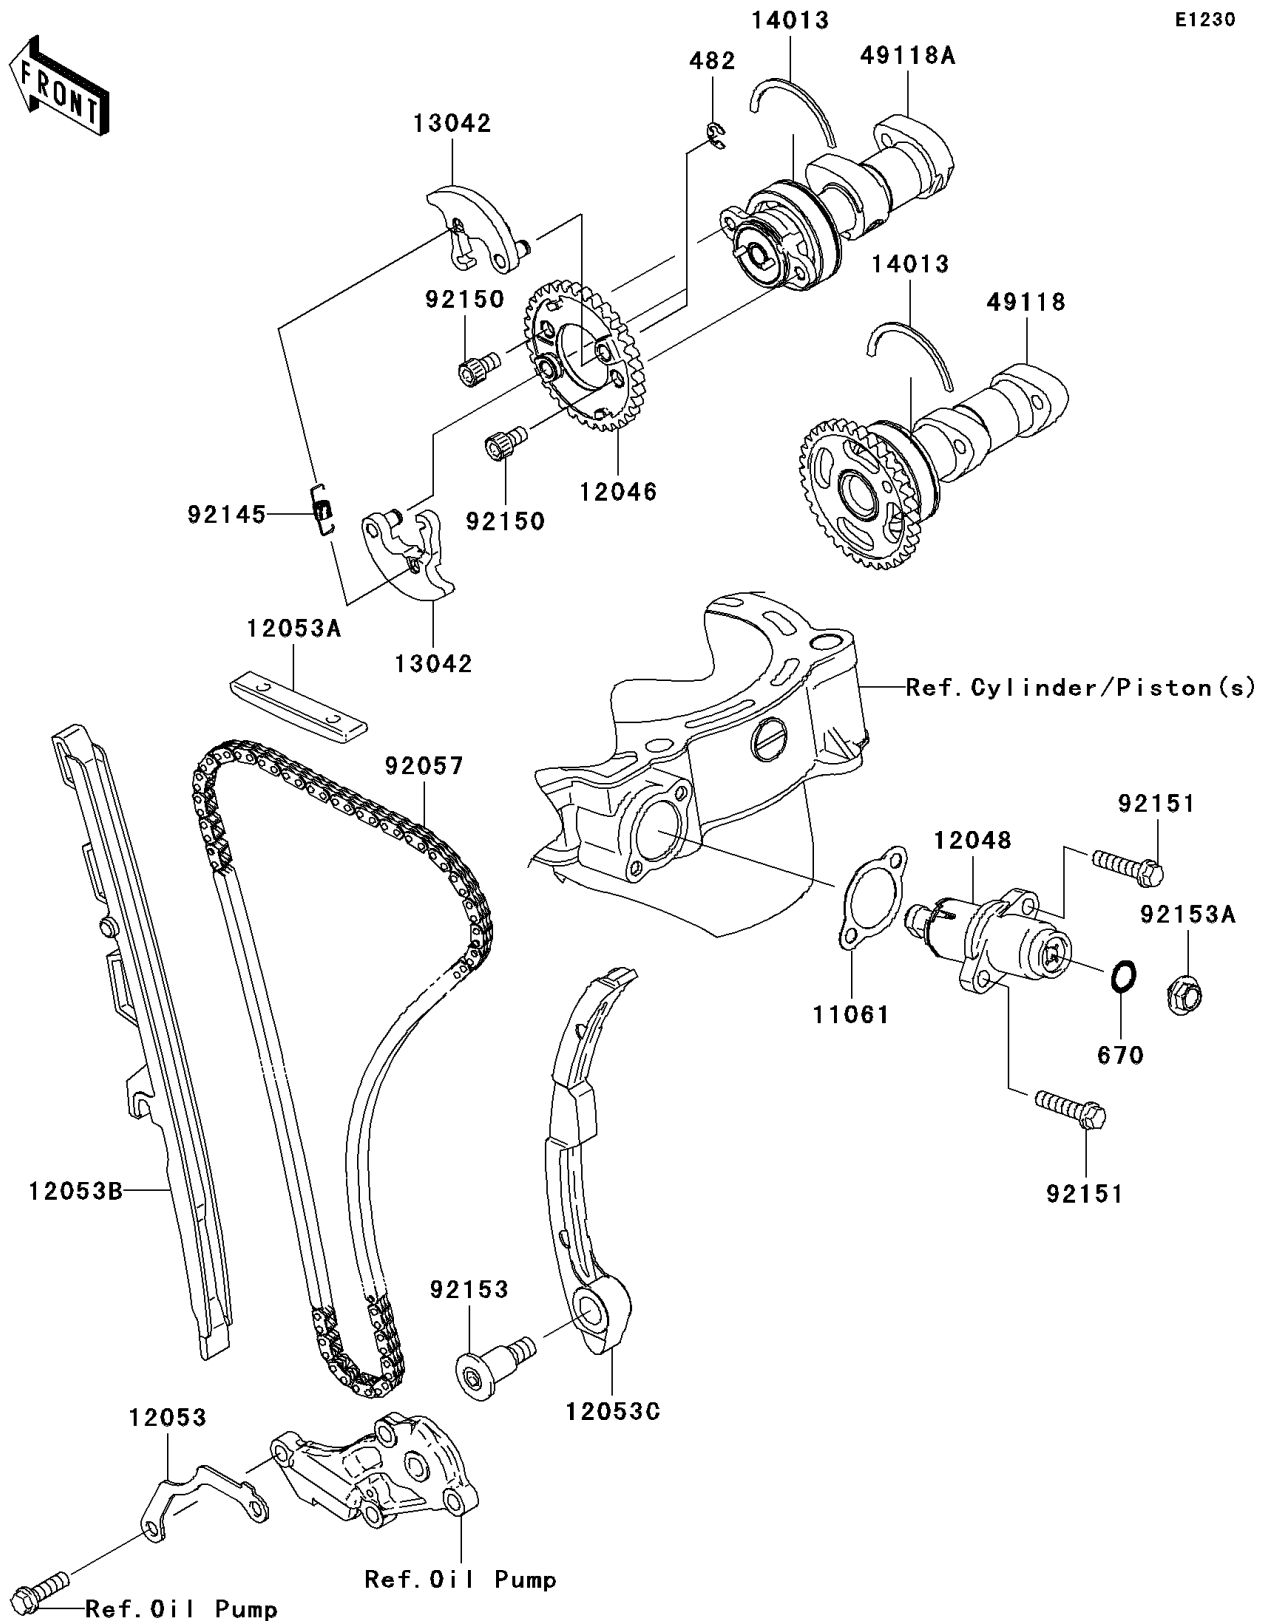

2009 KLX[®] 450R

PARTS DIAGRAM

Camshaft(s)/Tensioner

2009 KLX[®] 450R

PARTS LIST

Camshaft(s)/Tensioner

Kawasaki

Let the Good Times Roll[®]

ITEM NAME

PART NUMBER

QUANTITY
