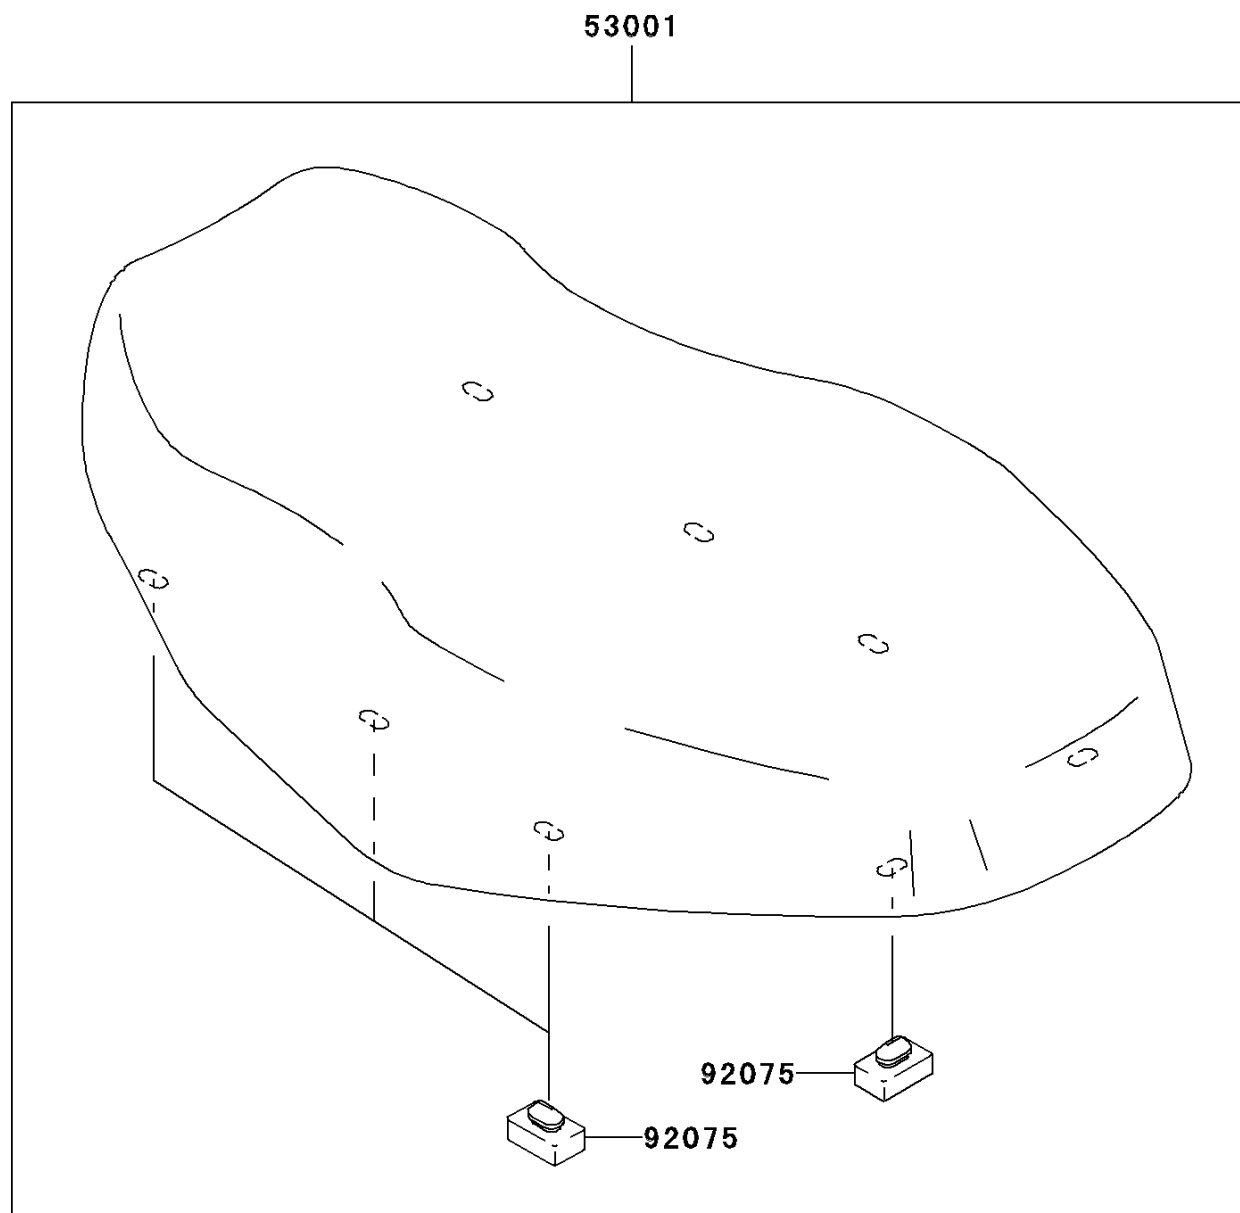

## PARTS DIAGRAM

### Seat

F2510

## PARTS LIST

### Seat

ITEM NAME	PART NUMBER	QUANTITY
SEAT-ASSY,BLACK (Ref # 53001)	53001-7503-MA	1
DAMPER (Ref # 92075)	92075-099	8